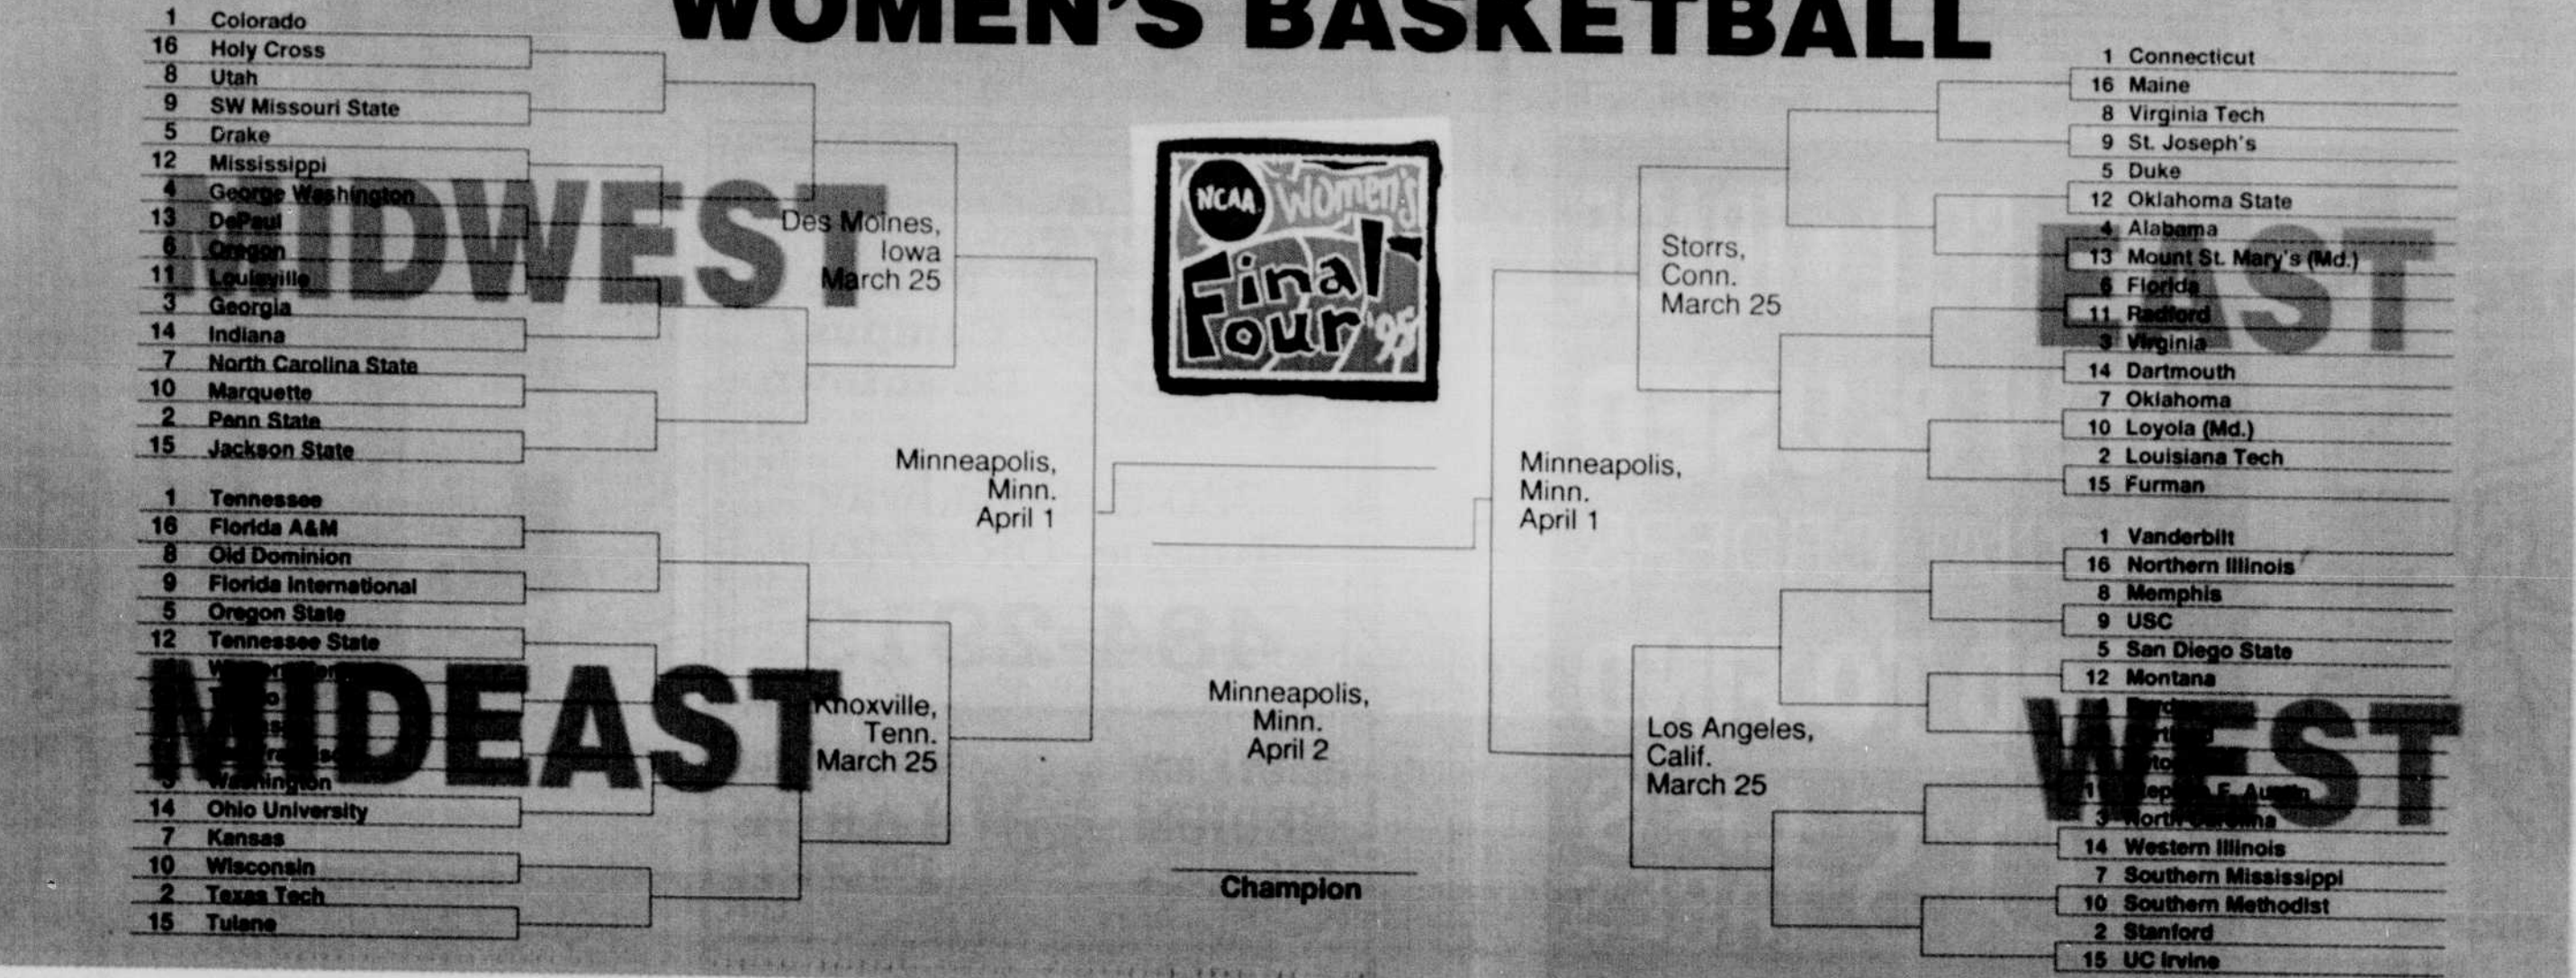

WOMEN'S BASKETBALL

UNIVERSITY OF OREGON BOOK STORE

Proud to be a Duck!
Open Daily • 346-4331

TRACK TOWN PIZZA
484-2799
Campus: 1809 Franklin
West: 2511 W. 11th

Macheezmo Mouse
HEALTHY MEXICAN FOOD
Station Square
199 East 5th
345-3114

Congratulations Basketball Teams!
GO DUCKS
Emerald