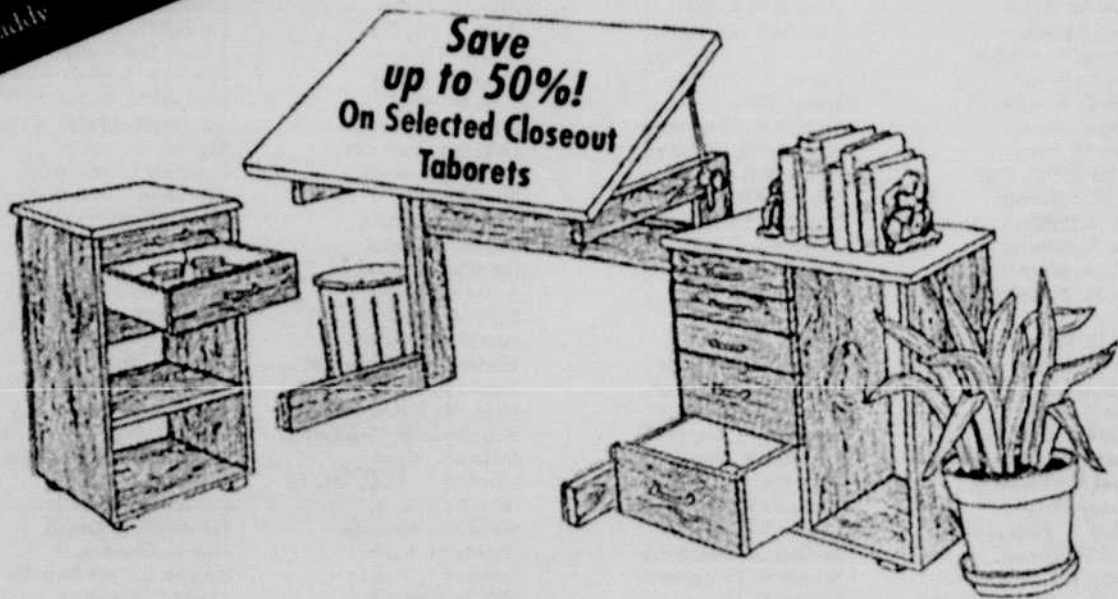

SALE!!

February 6-17

**15% ADDED SAVINGS ON
THIS SALE-PRICED FURNITURE:**

- All Art & Drafting Tables
- Optima Side Trays
- Office Master Seating
- Ultima Pencil Trays

- All Laborets
- 5 Drawer Flat File
- Opaque Projectors
- Ultima Storage Fans

- All Light Boxes
- Office Star Seating
- Classic Deluxe
  Comfort Chairs

**SAVE 25% ON
THESE ITEMS:**

- Cutting Mats
- Machine Parallel Straightedges
- Spindles
- Tre Valet Artist Caddy

UNIVERSITY
OF OREGON
**BOOK
STORE**

**Save
up to 50%!
On Selected Closeout
Taborets**