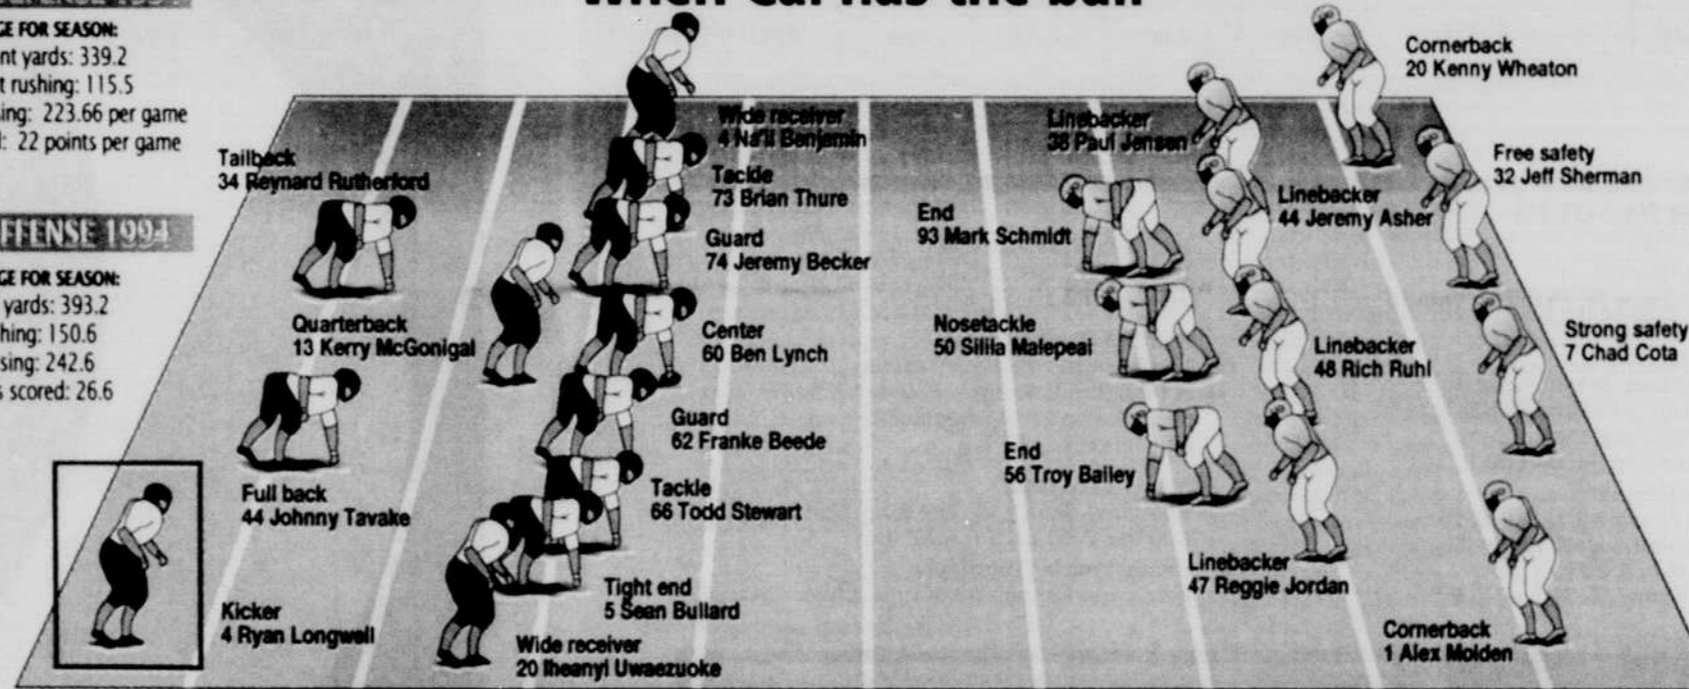

CAL OFFENSE 1994

AVERAGE FOR SEASON:
Total yards: 393.2
Rushing: 150.6
Passing: 242.6
Points scored: 26.6