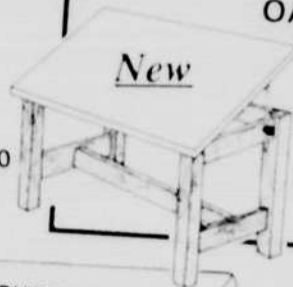

SALE \$109.00

Drafting/Drawing Tables

• PICKETT (Style 130TA)

"ULTIMA" DRAFTING TABLE

- Attractive contemporary design
- Heavy gauge steel construction
- Adjustable height, tilt & footrest

31 x 42 Reg. \$265.00 SALE \$159.00

36 x 48 Reg. \$320.00 SALE \$179.00

SAVE \$100

• STUDIO RTA Tech Table (31 x 42)

- Adjustable height & tilt
- Tubular base
- Black or teal base
- Black or white top

Reg. \$199.95

SALE \$99.00

SAVE \$110

• OMNI Drafting Table (30 x 42)

- Fold-away design
- Tilt adjust 0-45°
- Sturdy & stable

Reg. \$225.00

SALE \$115.00

NEW! INTRODUCTORY OFFER

Come Take a Look At Our New BEAUTIFUL SOLID OAK FURNITURE

- 4-POST DRAFTING TABLE
- 36 x 48
- Unfinished solid oak
- Made in Oregon