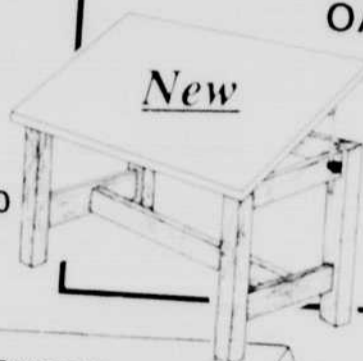

Adjustable Height Seating

1. **SIERRA SEATING**
     - Pneumatic height adjustment
     - Black or gray fabric
2. Office Height (#SC48)
   Reg. $135.85 **SALE $75.00**

1. Drafting Height (#SC4780)
     - With Teardrop footrest (FR1)
2. Reg. $177.25 **SALE $99.00**

1. With adjustable footing (FR2)
2. Reg. $197.25 **SALE $109.00**