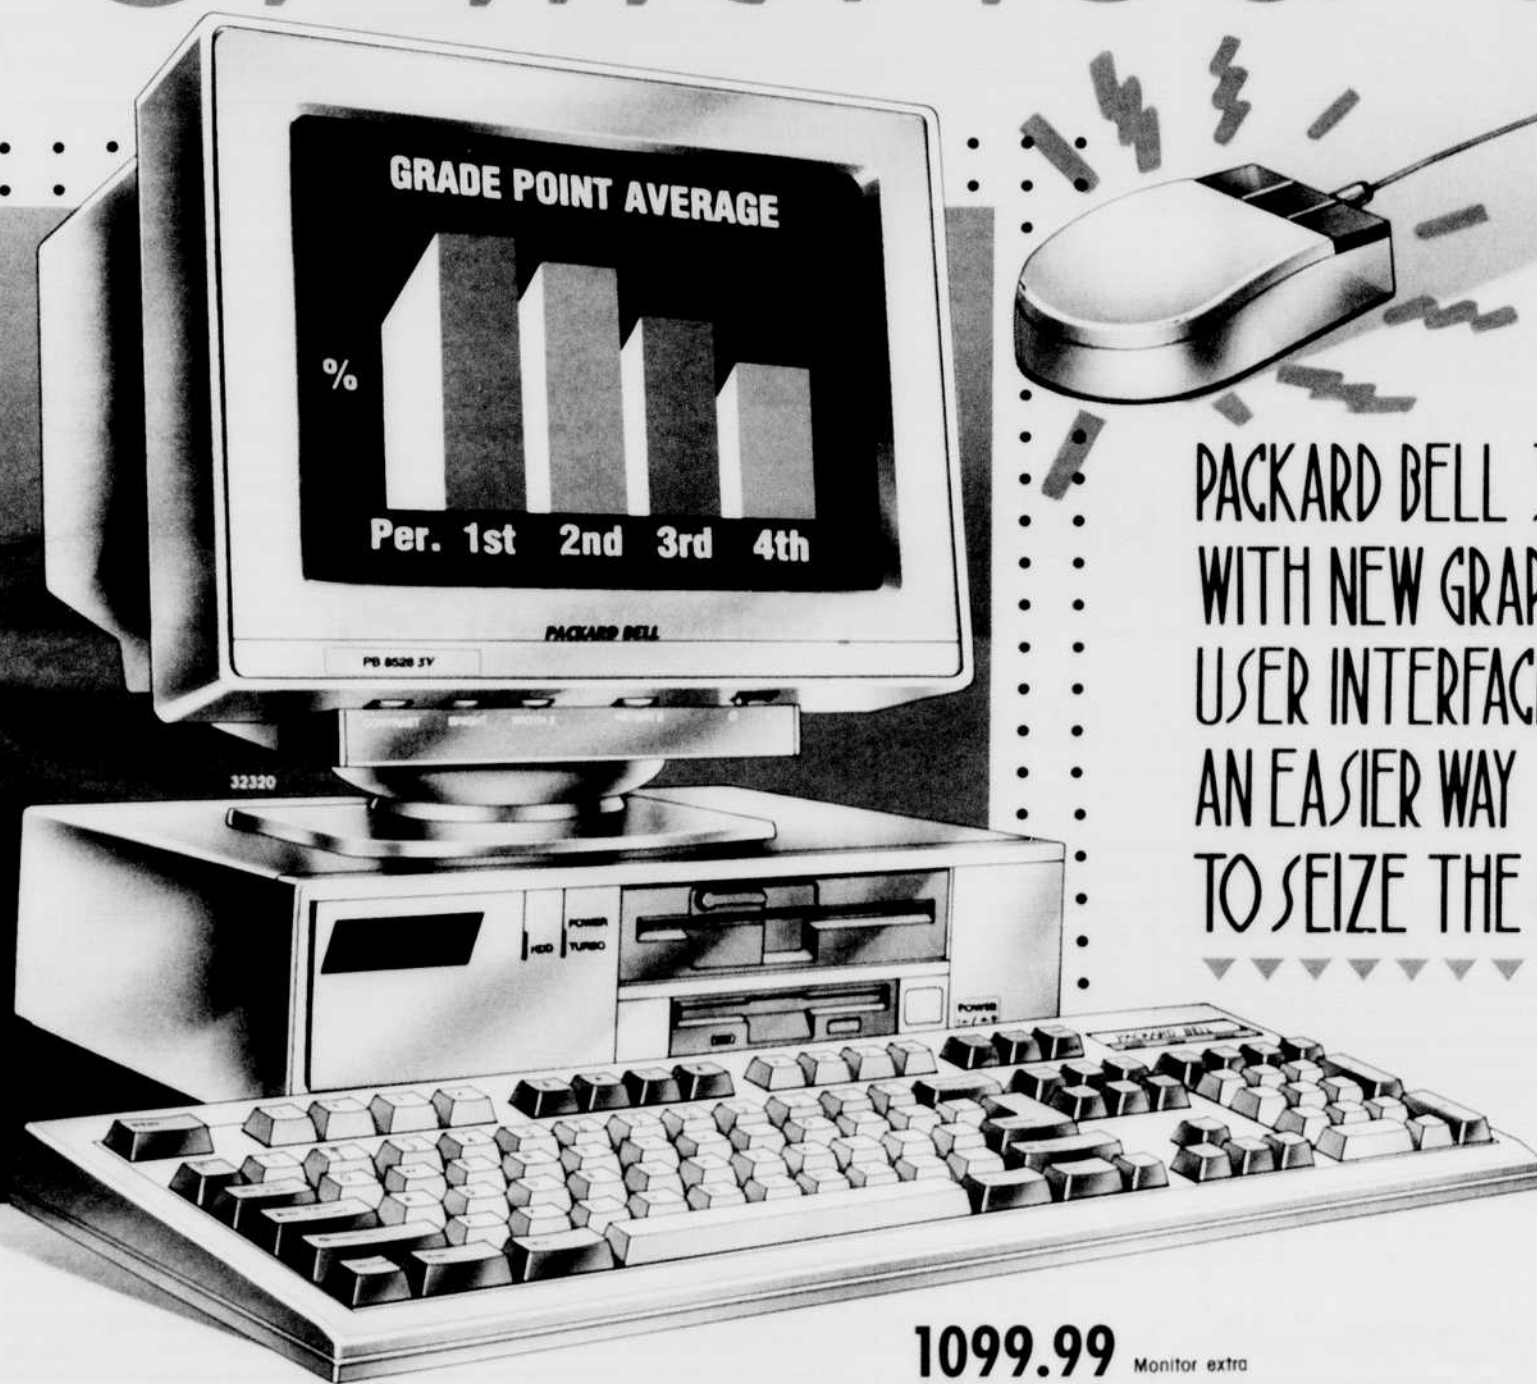

WITH A CLICK OF THE MOUSE...

PACKARD BELL 386SX
WITH NEW GRAPHIC
USER INTERFACE IS
AN EASIER WAY
TO SEIZE THE DAY

PLUS FEATURES

- ▼ BOTH 3½ AND 5¼-IN. DISK DRIVES
- ▼ POWERFUL 1 MB RAM, 40 MB HARD DRIVE
- ▼ BUILT-IN SUPER VGA VIDEO CONTROLLER
- ▼ 12 MONTH ON-SITE SERVICE PROTECTION
(See store for details)

1099.99 Monitor extra

\$23 PER MONTH* ON
SEARSCHARGE PLUS

*Sales tax, delivery, or installation not included in minimum monthly payment shown. Your actual monthly payment can vary depending on your account balance. A \$700 minimum purchase of qualified merchandise is required to open a SearsCharge PLUS account.