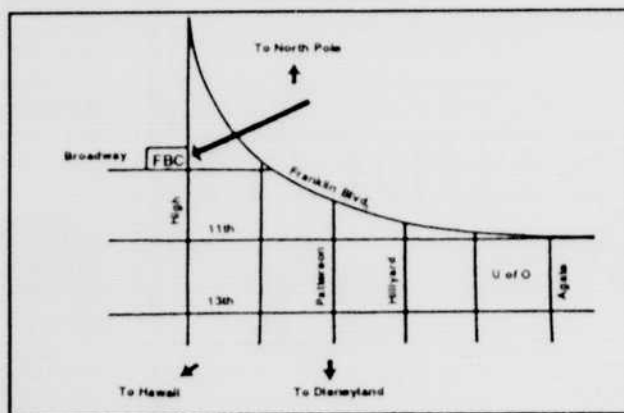

### Sunday morning shuttle from UO

Shuttle Stop	1st run	2nd run	Return
Agate St. crosswalk	9:15	10:35	12:15
Covered tennis courts	9:17	10:37	
19th and University	9:20	10:40	
Alpha Omega House (1332 Kincaid St.)	9:25	10:45	
NCC Dorms (12th and Kincaid St.)	9:27	10:47	