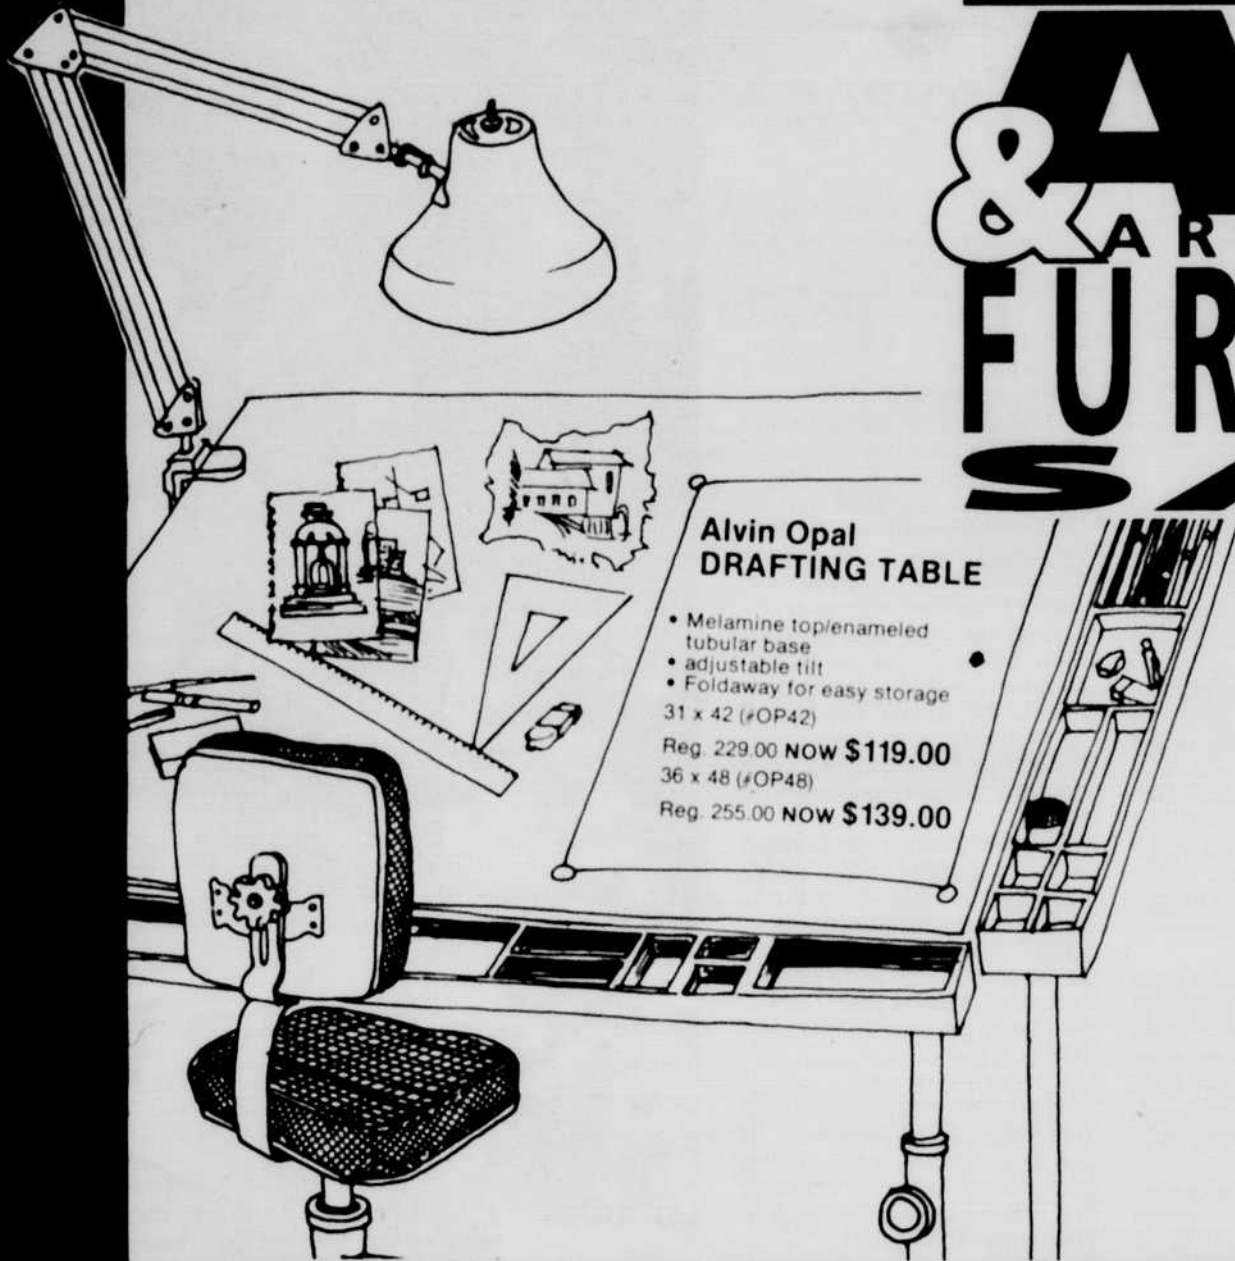

& ART ARCHITECTURE FURNITURE SALE

Alvin Opal DRAFTING TABLE

- Melamine top/enameled tubular base
 - adjustable tilt
 - Foldaway for easy storage
- 31 x 42 (#OP42)
Reg. 229.00 NOW **\$119.00**
36 x 48 (#OP48)
Reg. 255.00 NOW **\$139.00**