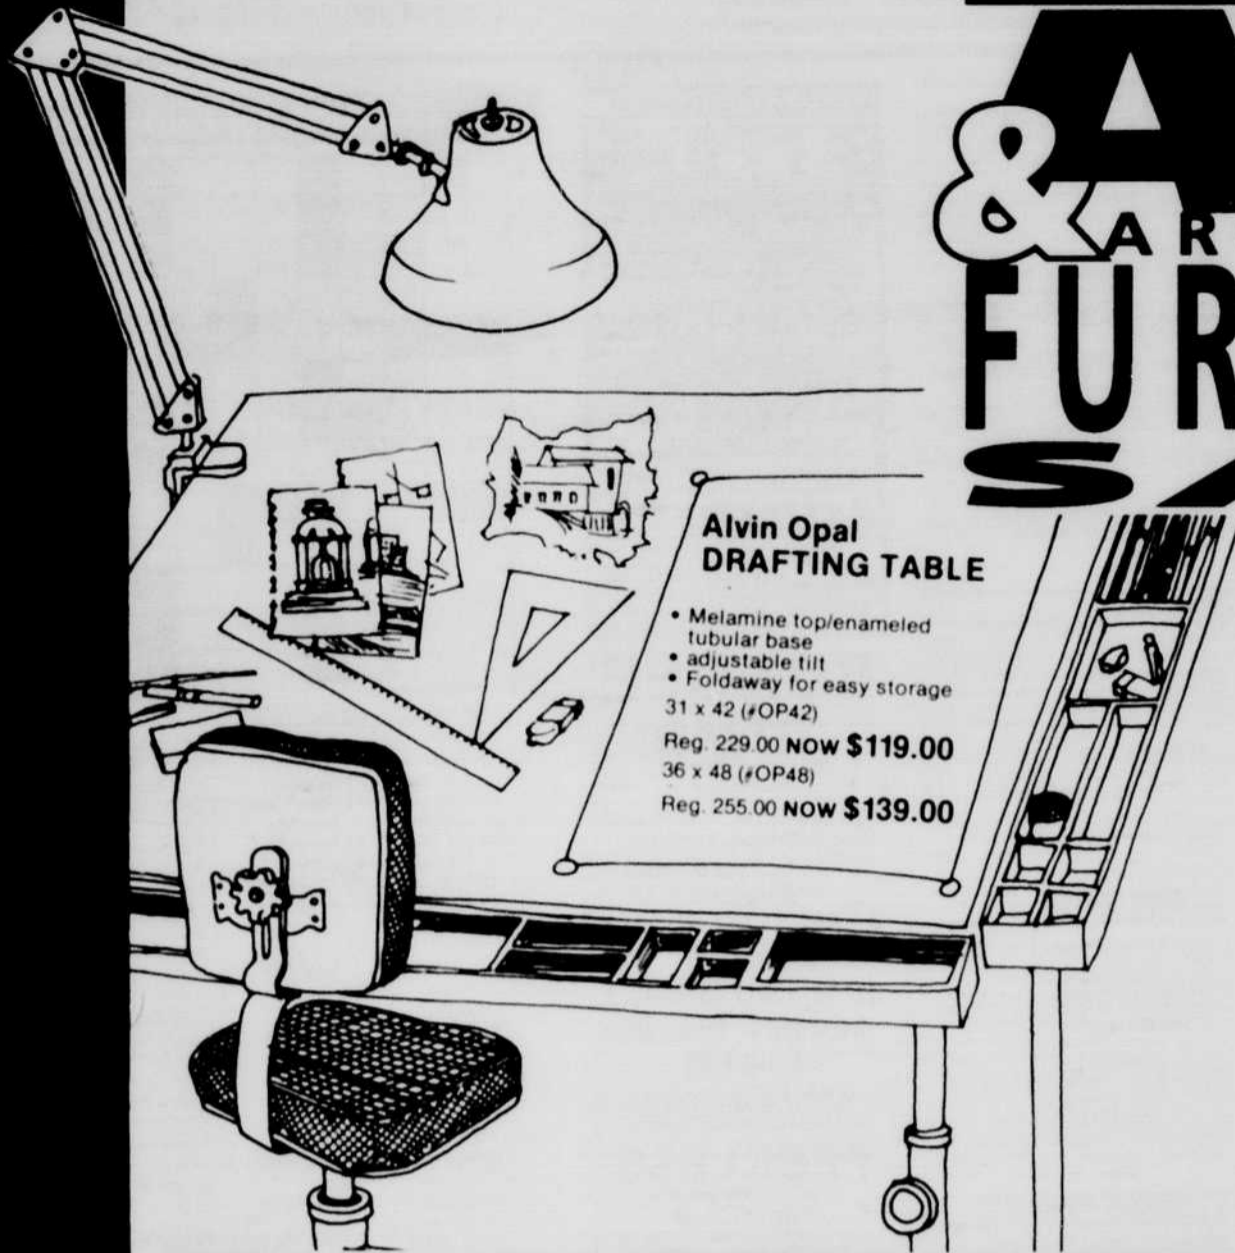

ART & ARCHITECTURE FURNITURE SALE

Alvin Opal DRAFTING TABLE

- Melamine top/enamelled tubular base
 - adjustable tilt
 - Foldaway for easy storage
- 31 x 42 (#OP42)
Reg. 229.00 **NOW \$119.00**
36 x 48 (#OP48)
Reg. 255.00 **NOW \$139.00**

STYLE 135 TA:

36 x 48 Reg. 320.00 **\$199.00**

■ Arda WHITE OAK DRAWING TABLE

- Adjustable height & tilt

24 x 36 Reg. 119.00 **\$69.95**

31 x 42 Reg. 136.00 **\$79.95**

■ Ensign DRAFTING TABLE

- Double pedestal base
- Angle adjustment from 0°-90°
- Quick adjust-height & tilt with single lever/torsion spring design