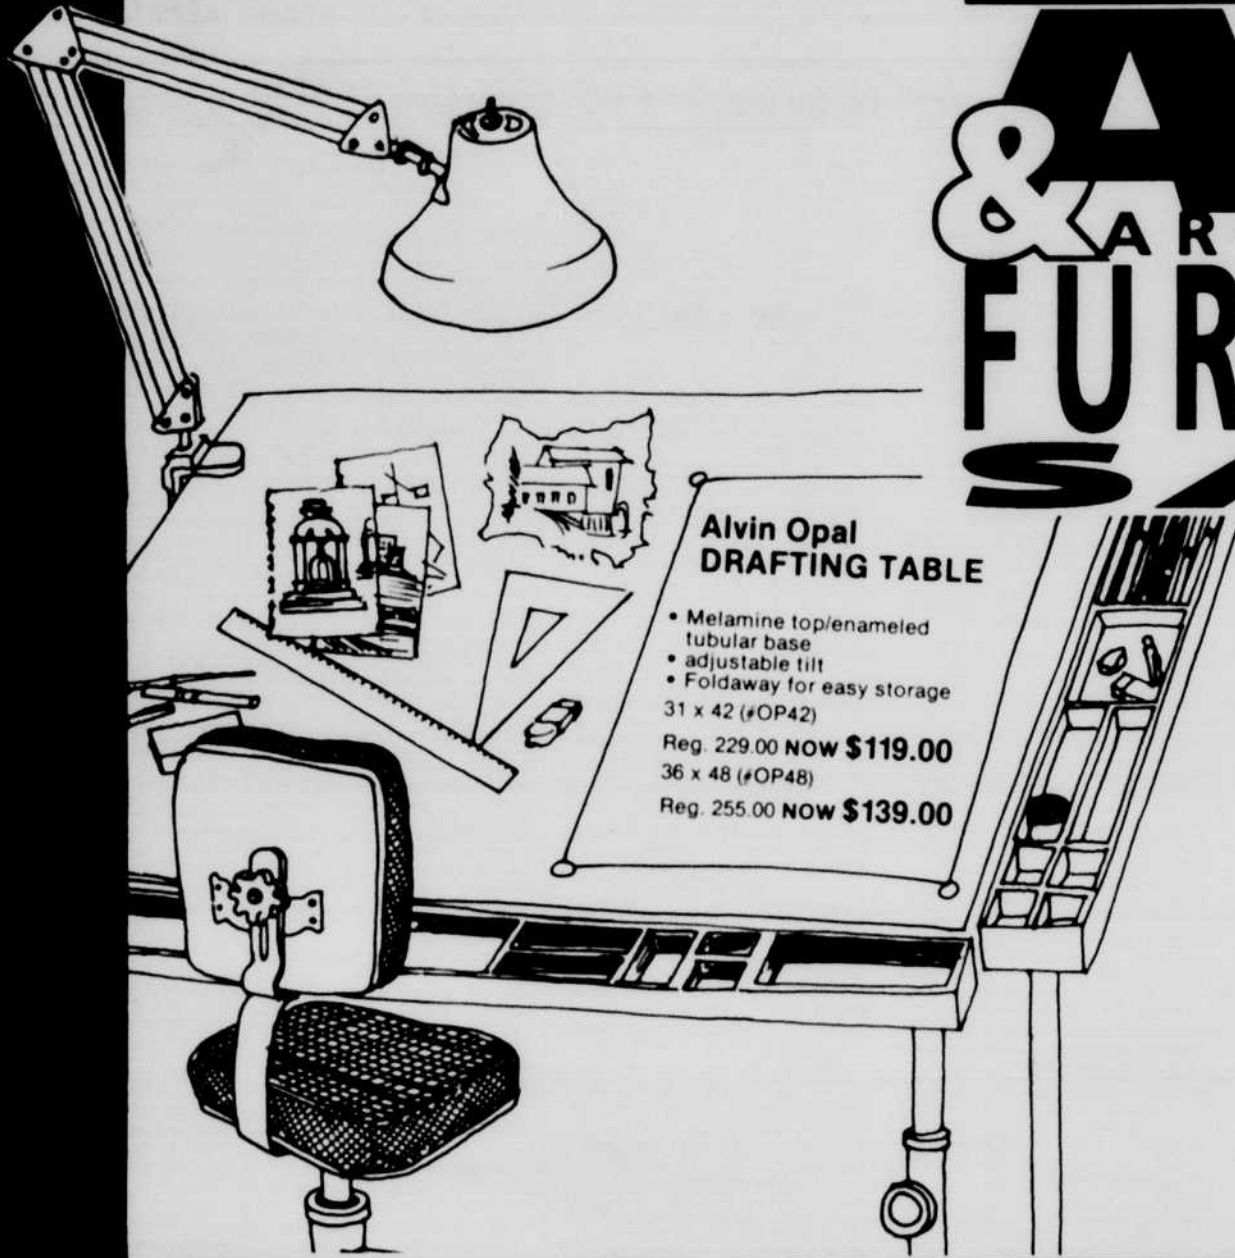

& ART ARCHITECTURE FURNITURE SALE

Alvin Opal DRAFTING TABLE

- Melamine top/enameled tubular base
 - adjustable tilt
 - Foldaway for easy storage
- 31 x 42 (#OP42)
Reg. 229.00 **NOW \$119.00**
36 x 48 (#OP48)
Reg. 255.00 **NOW \$139.00**