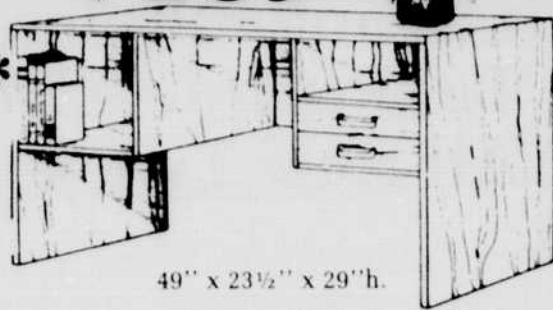

Turn to MUSEUM, Page 25

VISIT SCAN DESIGN FOR GREAT APARTMENT IDEAS

Beautiful space-saving furnishings for every room.

Desk Chair

w/ adjustable seat & back.
Various colors. NOW

\$89*

Student Desk w/ teak finish ▶

NOW **\$149***

Teak Low Double Bookcase

Great for storing or displaying.
Adjustable shelves.
47" x 12" x 30" h.

NOW — **\$99***

◀ Space Saving Student Center

Perfect for the student with limited space.
Comes with writing area, doored cabinet, adjustable shelves & ample storage area. 48" x 12" x 70" h.

NOW **\$169***

49" x 23 1/2" x 29" h.

* Pre-finished and "Ready to Assemble Price"

All showrooms are open 7 days a week!

VISA MasterCard Financing Available o.a.c.

scan | design

— BEAVERTON — LAKE OSWEGO — EUGENE —
10760 S.W. Beav-Hills Hwy. 333 S. State Street 856 Willamette St.
644-4040 636-7890 342-5000