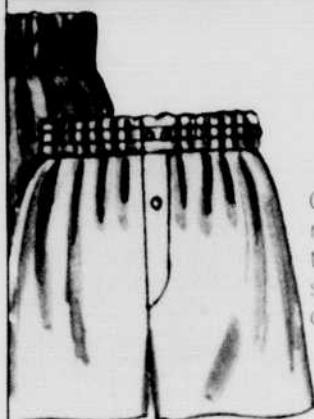

*Does not include 1991 Preview Suits.

DRAWSTRING TOPS
SALE 17.99 ORIG 24.00
 Comfortable, oversized tops in soft cotton-polyester knit. Black, white, red, royal, jade, fuchsia, yellow, orange or lt. purple. One-size-fits-all.

COLORFUL TOPS
NOW 8.99 ORIG 13.00
 Choose sleeveless mock turtleneck or cap sleeve style in twelve fashion colors. Cotton-polyester. Sizes S, M, L.

SEPARATES FROM SK & COMPANY
NOW 18.99-71.99
ORIG 26.00-86.00
 Color blocked tee shirts in fuchsia, orange and yellow combination. Size S, M, L. **SALE 21.99, ORIG. 30.00** Cotton-ramie short with gold button accents, back elastic waist. Flamingo. Sizes 6-16. **SALE 29.99, ORIG. 40.00**

COTTON CAMPSHIRTS
NOW 14.99
ORIG. 22.00-24.00
 Short sleeve campshirts in an assortment of brights and solids, patterned chambrays and aztec prints. Size S, M, L.

ELASTIC WAIST SHORTS
NOW 11.99
ORIG. 16.00-17.00
 Cotton sheeting or nylon pull-on shorts in three styles. choose basic, fashion or neon colors. Sizes S, M, L.