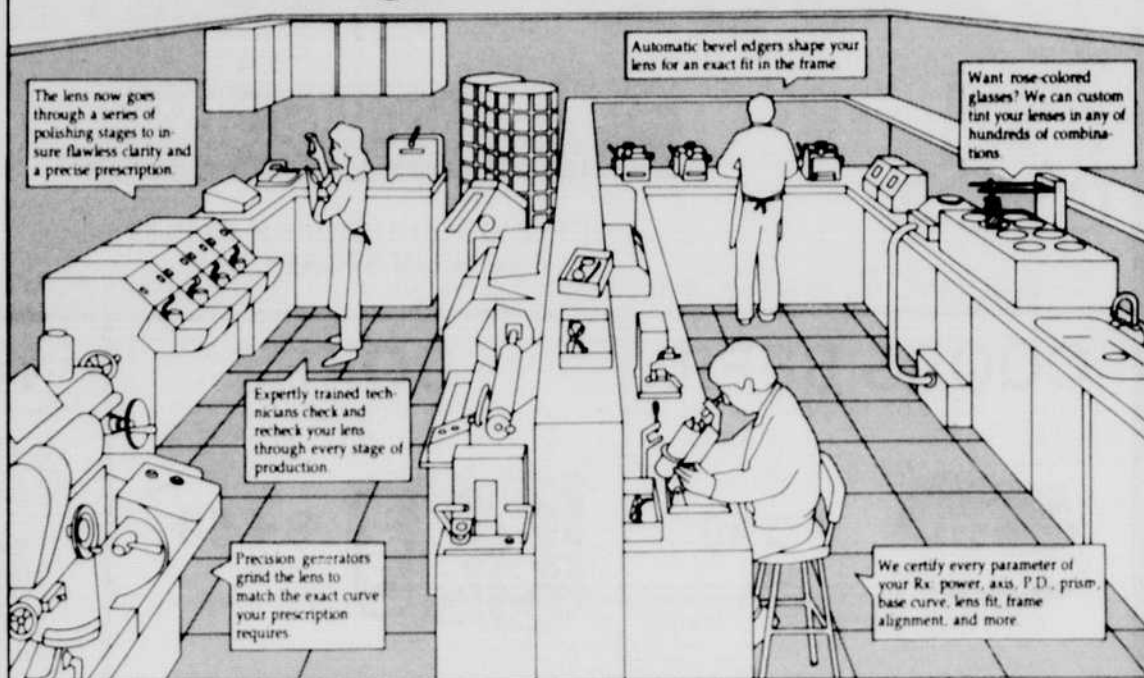

A self-guided tour of our lab.

The fastest service in Eugene for glasses and contacts.

rainbow optics

Hours: 8 am to 7 pm, Mon. - Fri.
Saturday, 8 am to 5 pm
Visa and Mastercard accepted

766 E. 13th Ave.
Just one block from campus
343-3333