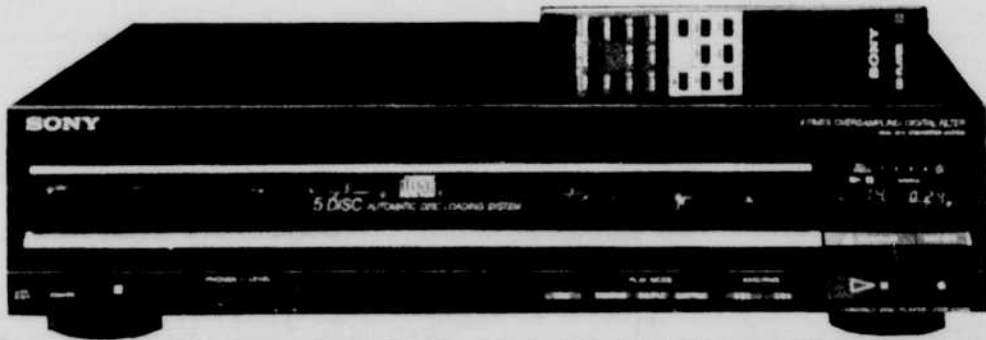

4 DAYS ONLY! FRIDAY THROUGH MONDAY!
SAVE \$50-\$100 COMPONENTS AND SPEAKERS

SALE \$199
SONY® 40 WATT RECEIVER

Save \$50 on SONY® 40 watt receiver model STR-AV310. Features remote control, quartz tuner with 30 presets, motorized volume control, reg. \$249.00. Electronics.

SALE \$279
SONY® CAROUSEL DISC CHANGER

Save \$70 on the SONY® 5 Disc Carousel design changer with remote control and 32 track programmable. Model CD-C500. Electronics.

SALE \$199 pr.
JBL SPEAKERS.

Save \$100 on JBL Bookshelf Speakers, reg. \$299 pr. Features titanium dome tweeter, 6.5" polymer woofer, 100 watts handling capacity. Model JBL-2600. Electronics.

\$259
SAVE \$90

TOSHIBA 13" COLOR TV

Reg. \$349. Features remote control, 83 channel capacity, cable ready, mute, sleep timer, quartz tuned. Electronics.

**\$179⁹⁹ SMITH CORONA
 TYPEWRITER**

Reg. 229.99. Features full line memory correction, word eraser correction, automatic super/sub script, auto center, and auto return. Electronics.

\$349 JVC CD BOOM BOX

Reg. 429.00. Features AM/FM cassette, detachable speakers, hyper bass sound, programmable CD player. Model PCX200. Electronics.

THE BON MARCHÉ

EUGENE DOWNTOWN

THE BON MARCHÉ. WHERE THE CHOICES ARE / CHARGE IT ON YOUR BON. AMERICAN EXPRESS®, VISA® OR MASTERCARD® ACCOUNT. TO ORDER, CALL THE BON, EUGENE 345-0111