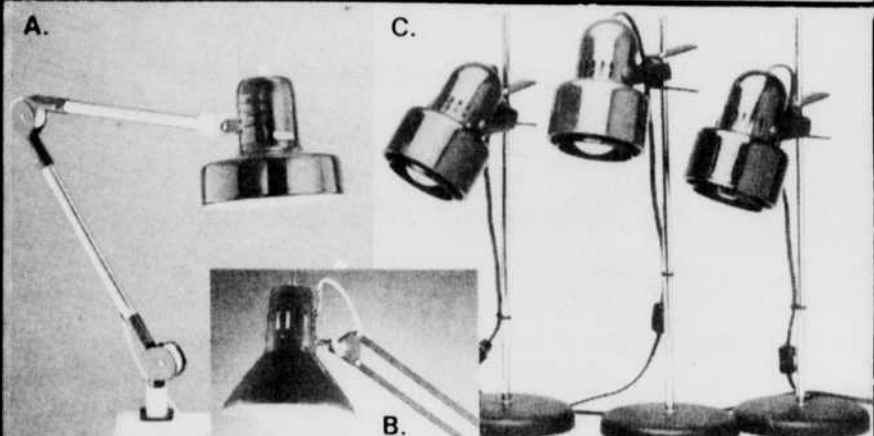

Pneumatic height adjustment. Mechanical back adjustment. Grey

Arm rests LIST 37.50 **24.95**

### Lamps

A. Hi-tech LIST 32.95 **19.95**

B. Swingarm LIST 14.95 **9.95**

C. Desk Lamp LIST 19.95 **12.95**

D. Clip-on Lamp (Not pictured) LIST 15.95 **8.50**