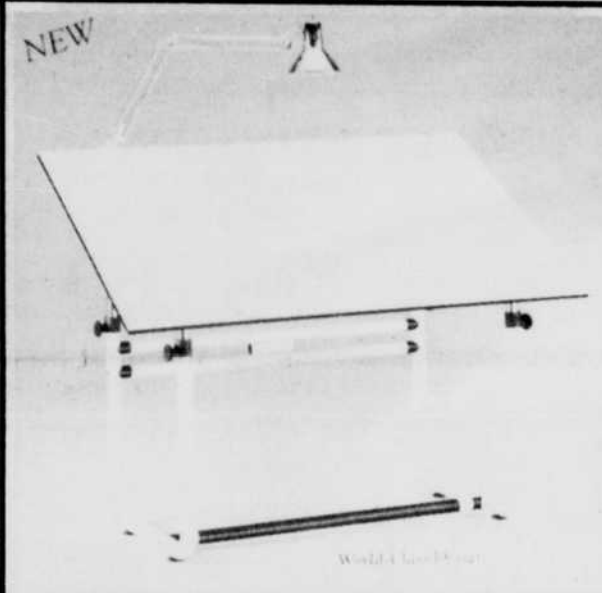

### Charvoz Bieffe Drawing Table BF3T

Architect Height Max 35"

- Integrated footrest
- Height/angle lever
- Single motion adjustment

(Drafting machine not included)

LIST 685.00

**430.00**

### Charvoz Drawing Table OMNI

- Folds away to 4 1/2" wide
- Adjusts from 30" to 50" high
- Position to 45°
- White, black, grey

(Lamp not included)

30" x 42"  
LIST 169.50

36" x 48"  
LIST 215.00

### Charvoz "Z" Table

- Fully adjustable height & angle
- Can be used at desk height
- Solid construction extremely stable
- White base only

30" x 42"  
LIST 149.95

**89.95**

### Charvoz Bieffe Drawing Table "The Quattro"

- Extremely stable
- Adjustable hand knobs for 26" either way tilt
- Adjusts from 30" to 50" high
- White base only

36" x 48"  
LIST 425.00

**260.00**