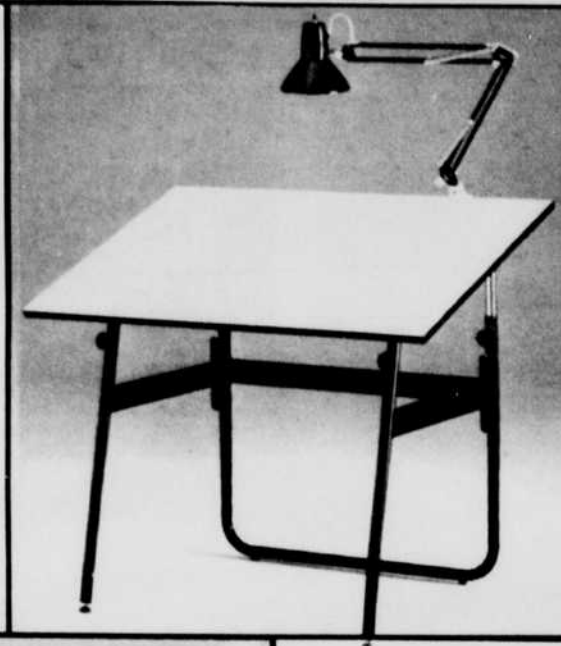

### Charvoz Bieffe Drawing Table BF3T

Architect Height Max 35"

- Integrated footrest
- Height/angle lever
- Single motion adjustment

(Drafting machine not included)

LIST 685.00

**430.00**

### Charvoz Drawing Table OMNI

- Folds away to 4 1/2" wide
- Adjusts from 30" to 50" high
- Position to 45°
- White, black, grey

(Lamp not included)

30" x 42"  
LIST 169.50

36" x 48"  
LIST 215.00

### Charvoz "Z" Table

- Fully adjustable height & angle
- Can be used at desk height
- Solid construction extremely stable
- White base only

30" x 42"  
LIST 149.95

**89.95**

### Charvoz Bieffe Drawing Table "The Quattro"

- Extremely stable
- Adjustable hand knobs for 26" either way tilt
- Adjusts from 30" to 50" high
- White base only

36" x 48"  
LIST 425.00

**260.00**