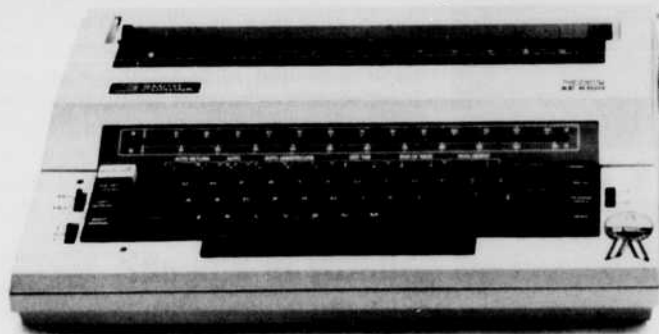

Watch Your Language.

Now students can have picture-perfect typing with the Smith Corona System 14.

You'll swear our word processing is as easy as typing. In fact, you never have to leave our typewriter! It's the incredible new PWP System 14.

You type and print right on the Smith Corona XE 6100 electronic typewriter. Then edit, store and recall right on your PWP.

For term papers it's a must. Because it remembers 32 pages of double-spaced text. Plus there's unlimited external storage via MicroDisks which hold 80 pages of text each.