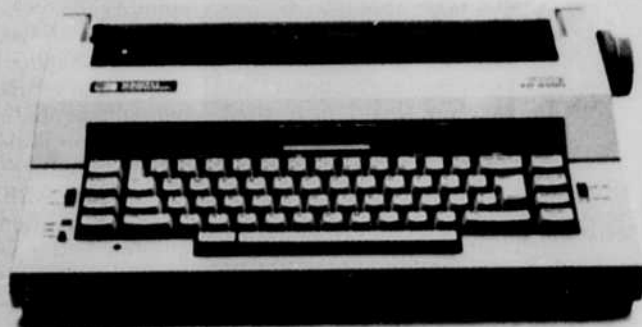

Introducing this year's hot button.

The Smith Corona XD 6500 with Word-Right™ AutoSpell. Nobody has a portable with a correction system this advanced. Nobody.

If spelling and typing errors stop you cold, we've got a hot button for you.

It's Smith Corona's revolutionary Word-Right™ AutoSpell, and you'll find it on our XD 6500.

AutoSpell actually turns your typewriter into a thinking machine that "remembers" the spelling mistakes you make most often.

First, Spell-Right II™ alerts you to your error. Then AutoSpell checks it against the built-in 50,000-word electronic dictionary, and brings up the correct spelling on the 16-character display, in seconds!

Other hot features of this automatic speller: WordEraser™ correction that erases words with a touch, the Find button that finds mistakes anywhere on the line, 7k editable memory, Bold print, Auto Zone, and Auto Half Space. Plus the ability to double as a letter-quality printer via an optional Messenger module.

Sure the XD 6500 has the world's most advanced correction system. But it's also got an incredibly affordable price.

Which means you can get your hands on this year's hottest button without getting burned.

For more information, write to Smith Corona, 65 Locust Avenue, New Canaan, CT 06840.

**SMITH
CORONA™**

WE'RE WRITING THE FUTURE.