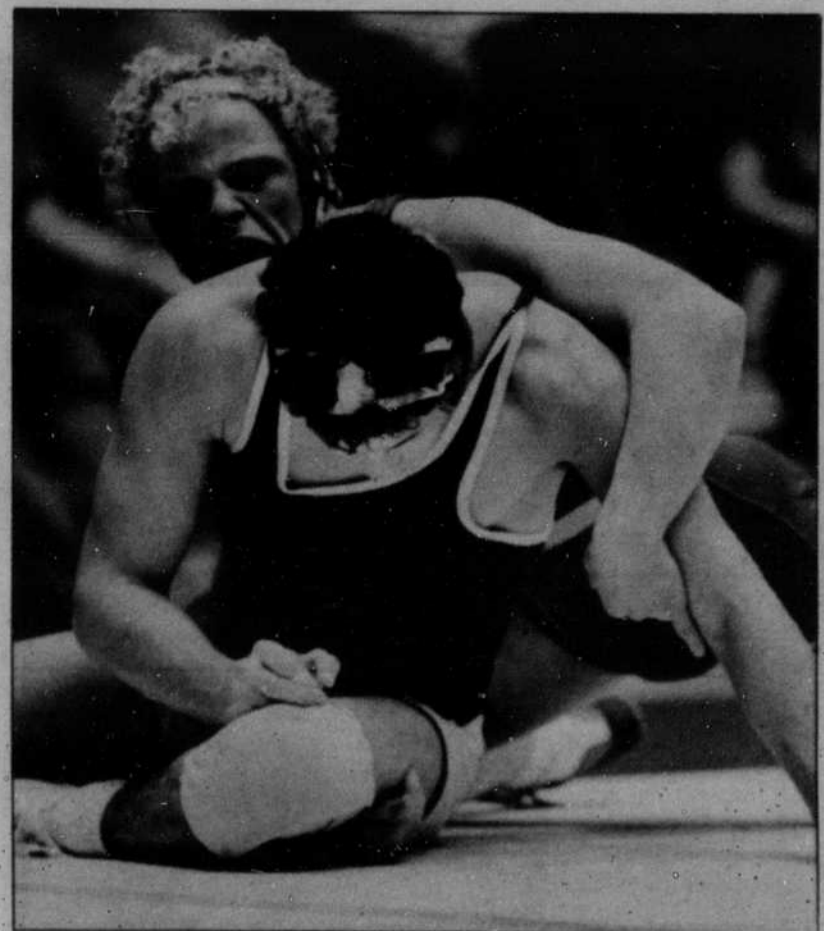

Oregon is still without their standout sophomore Sean Braddock at 134. Braddock, who missed most of the last two seasons with back problems, broke his collarbone during the Oregon Invitational on Dec. 22. He hopes to be ready in time for the conference championships.

The Ducks travel to Washington State for their next meet, Saturday, Jan. 18.

Photo by Ross Martin  
Oregon freshman George Johnston has control of Oregon State's Scott Cardwell at this point, but his bid for an upset fell short.