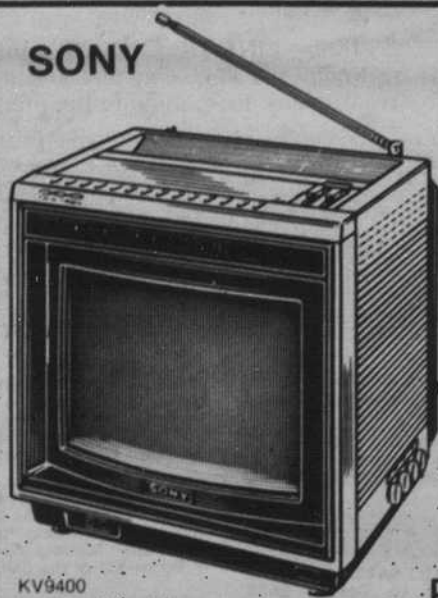

UO Bookstore

SONY

KV9400

**THE SHAPE
OF
TRINITRONS
TO COME**

List \$569.95

NOW
\$440⁰⁰

OR
RENT-TO-OWN

SPRING TERM RENTAL
ONLY \$60

**THE ONLY WORD FOR IT
IS TRINITRON**

List \$679.95

NOW
\$449⁰⁰

OR RENT-TO-OWN

SPRING TERM RENTAL **\$80**

also in stock:

SONY KV - 1991 List \$579.95 NOW **\$399**
 SONY KV - 1357R List \$499.95 NOW **\$380**
 SONY KV - 1367 List \$479.95 NOW **\$339**
 *RENT-TO-OWN ANY SONY TV IN STOCK AT NO INTEREST
 *WE SPECIAL ORDER SONY TV'S