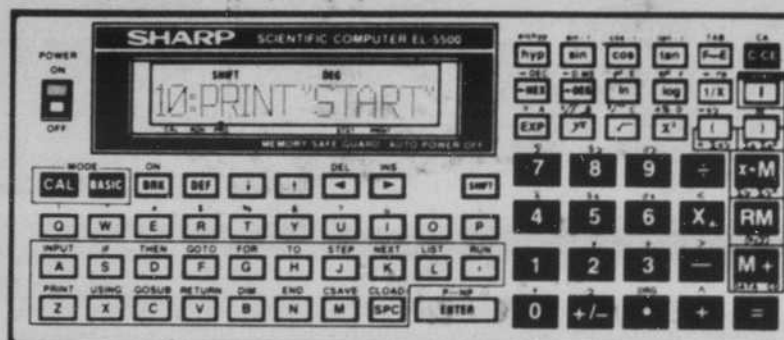

UO Bookstore

Winter Term Specials

THE
PROBLEM-
SOLVERS

FROM
HEWLETT
PACKARD

HP-11C

Slimline Scientific Programmable

- 10-digit LCD
- 203 program lines
- 21 storage registers/Continuous Memory
- A broad range of scientific and statistical functions makes the HP-11C an immediate problem-solving lab instrument or engineering tool
- Editing features and the convenient user mode saves time and keystrokes at the touch of a key

Reg. \$90 **\$69⁹⁵**

HP-12C

Slimline Financial Programmable

- 10-digit LCD
- 99 program lines
- 20 storage registers/Continuous Memory
- Solves your tough business calculations with an extensive set of financial and statistical functions
- Bond Analysis - Depreciation - Investment Comparisons at the touch of a key

Reg. \$120 **\$99⁹⁵**

SHARP TWO MACHINES
IN ONE: **\$79⁹⁵** reg. \$99.95
Scientific Calculator, BASIC Computer.

PORTABLE SCIENTIFIC COMPUTER
DUAL KEYBOARD, WITH TEXT

MODEL EL-5500-II

- Ability to use statistical information and scientific functions in BASIC mode
- 59 scientific functions, including hexadecimal
- 19 statistical functions, including linear regression
- 1486 BASIC program steps
- 16-character dot-matrix display
- Ability to store and recall 18 separate programs under different labels
- 26 data memories for storing values in BASIC mode
- 18 instant BASIC instructions for fast programming
- Includes slip-on hardshell cover, application book, and batteries
- Optional CE-126 Printer, with Cassette Interface for storing programs (cassette recorder not included)
- 6-11/16" (W) x 3/8" (H) x 2-27/32" (D)