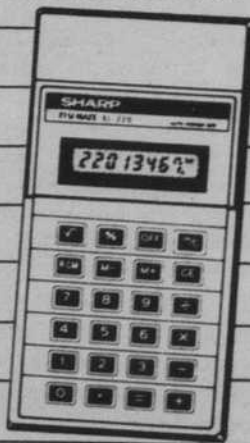

Reg. \$120 **\$99⁹⁵**

SHARP TWO MACHINES
IN ONE: **\$79⁹⁵** reg. \$99.95
Scientific Calculator, BASIC Computer.

PORTABLE SCIENTIFIC COMPUTER
DUAL KEYBOARD, WITH TEXT

MODEL EL-5500-II

- Ability to use statistical information and scientific functions in BASIC mode
- 59 scientific functions, including hexadecimal
- 19 statistical functions, including linear regression
- 1486 BASIC program steps
- 16-character dot-matrix display
- Ability to store and recall 18 separate programs under different labels
- 26 data memories for storing values in BASIC mode
- 18 instant BASIC instructions for fast programming
- Includes slip-on hardshell cover, application book, and batteries
- Optional CE-126 Printer, with Cassette Interface for storing programs (cassette recorder not included)
- 6-11/16" (W) x 3/8" (H) x 2-27/32" (D)

SHARP

EL-5100S/T

Reg. 64.95
\$49⁹⁵

Thin Scientific Calculator With A Super Capacity Dot Matrix, Alphanumeric Display That Writes An Equation And Remembers It.

- 24-digit dot matrix LCD.
- Algebraic Expression Reserve (A.E.R.) mode stores formulas and protects them with Safe Guard™.
- Direct formula entry.
- Rolling writer display allows the entry of up to 80 characters.
- Trig., inverse trig., hyperbolic and exponential functions.
- Number of samples, mean, Σx , Σx^2 , std. deviation, combination permutation and regression calculations.
- Instant playback of equations for review or corrections.

SHARP

MODEL EL-230 BASIC FUNCTION

Hand-held 8-digit basic calculator with memory and square root.

\$5⁹⁵ Reg. 6.95

SHARP EL-240
Solar Basic Function
Reg. 7.95.....NOW **\$6⁹⁵**

SHARP EL-512T
Scientific Programmable
Reg. 49.95.....NOW **\$39⁹⁵**

SHARP EL-506P
Scientific
Reg. 29.95.....NOW **\$24⁹⁵**

SHARP see
the light...
go solar

Reg. 34.95
NOW
\$29⁹⁵

EL-515-S
SOLAR POWERED, SCIENTIFIC CALCULATOR
Solar power provides energy for this scientific calculator