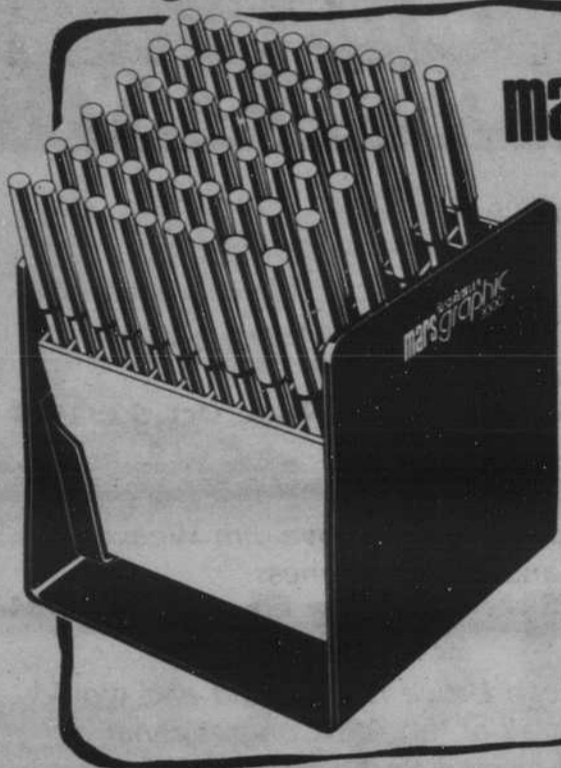

STAEDTLER mars graphic 3000

SETS
wooden case
or
studio box
Reg. $90⁰⁰

Sale $59⁹⁵