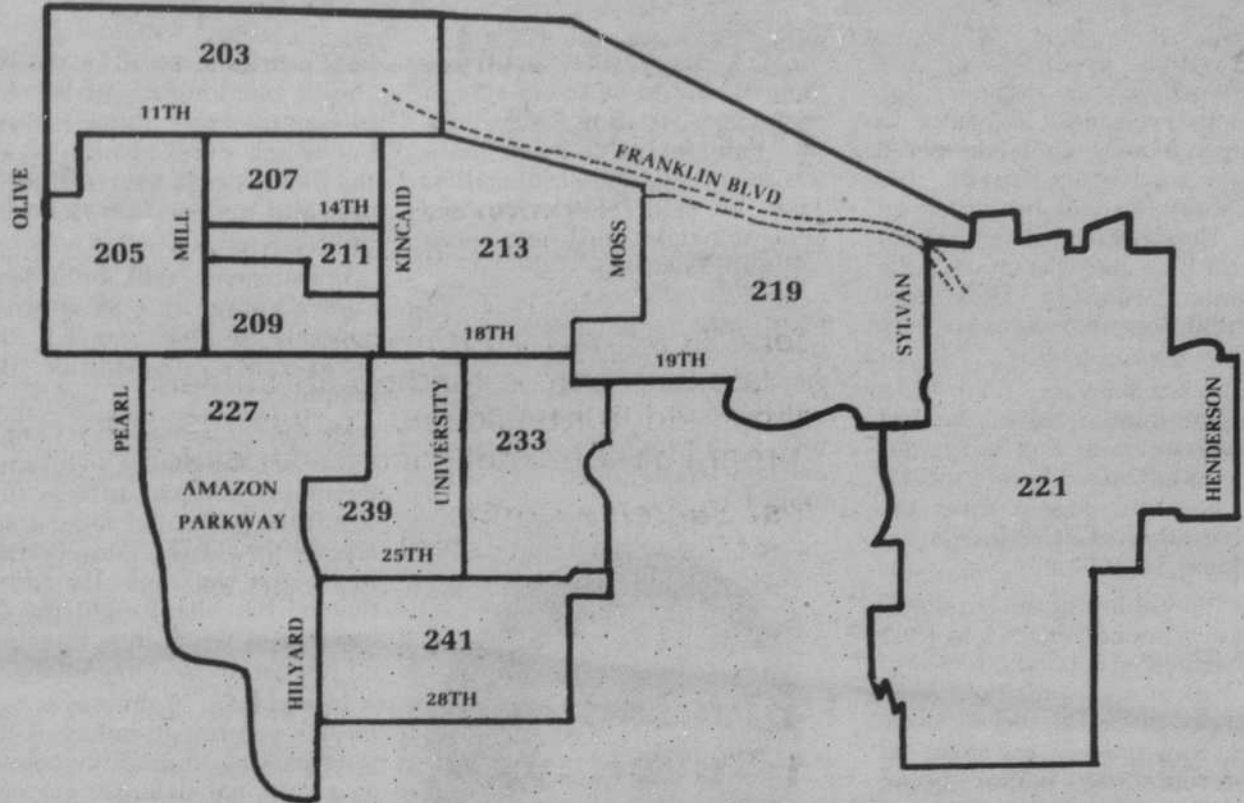

Voter information

Polls will be open from 8 a.m. to 8 p.m. Tuesday. Oregon residents may register to vote today and Election Day at Lane County Elections/Voter Registration, 135 E. Sixth Ave. If you have changed your address since the last time you voted, you must re-register.