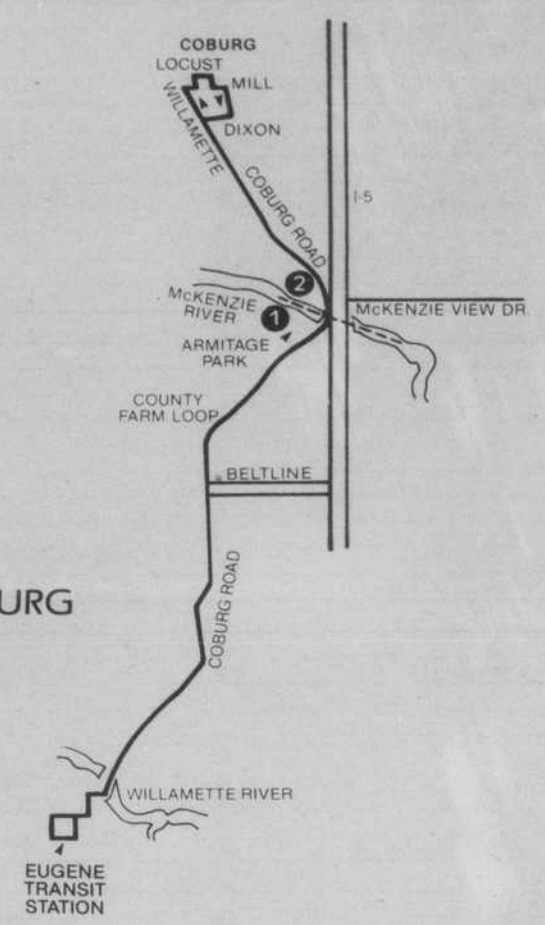

#53B JUNCTION CITY
Monday thru Friday
Eugene to Junction City via VRC

LEAVE	Mr. K's Valley River Center	River Rd Transit Station	Spring Crk & River Rd	Riverview & River Rd	ARRIVE
PURPLE	Center	Station	River Rd	River Rd	Lindeborg JUNCTION CITY
AM 11:35	11:45	11:55	11:59	12:04	12:13 PM

#53A EUGENE MALL
Monday thru Friday
Junction City to Eugene via Prairie Rd

LEAVE	Riverview & River Rd	Spring Crk & River Rd	Prairie Rd & Irving	Royal & Hwy 99	7th & Garfield	ARRIVE
Lindeborg JUNCTION CITY	River Rd	River Rd	Irving	Hwy 99	Garfield	Eugene Transit Station
AM 7:00	7:09	7:14	7:20	7:26	7:30	7:40 AM
AM 8:35	8:44	8:49	8:55	9:01	9:05	9:15 AM
PM 6:15	6:24	6:29	6:34	6:39	6:43	6:53 PM

#53B EUGENE MALL
Monday thru Friday
Junction City to Eugene via VRC

LEAVE	6th & Maple	Lindeborg JUNCTION CITY	Riverview & River Rd	Spring Crk & River Rd	River Rd Transit Station	ARRIVE	ARRIVE
Lindeborg JUNCTION CITY	Maple	JUNCTION CITY	River Rd	River Rd	Transit Station	Valley River Center	Eugene Transit Station
PM 12:15	12:21	12:35	12:44	12:49	12:55	1:05	1:15 PM

#53 JUNCTION CITY does not run on Saturdays, Sundays or holidays.

#63 COBURG
Monday thru Friday
Eugene to Coburg

LEAVE	Cnty Farm Loop & Cobrg Rd	McKenzie River	ARRIVE
ORANGE	Cobrg Rd	River	Willamette & Mill St Coburg
7:05			7:19
7:50	8:00	8:03	8:11
9:20	9:30	9:33	9:41
10:20	10:30	10:33	10:41
2:20	2:30	2:33	2:41
5:20	5:30	5:33	5:41

#63 EUGENE
Monday thru Friday
Coburg to Eugene

LEAVE	Willamette & Mill St Coburg	McKenzie River	Cnty Farm Loop & Cobrg Rd	ARRIVE
ORANGE	Coburg	River	Cobrg Rd	Eugene Transit Station
7:22	7:28	7:31	7:45	
8:22	8:28	8:31	8:45	
9:52	9:58	10:01	10:15	
10:52	10:58	11:01	11:15	
2:52	2:58	3:01	3:15	
5:52	5:58	6:01	6:15	

#63 COBURG does not run on Saturdays, Sundays or holidays.

Beginning Sept. 25 — the vehicle driving the Coburg route may be a mini-bus or van. Watch for this new vehicle.