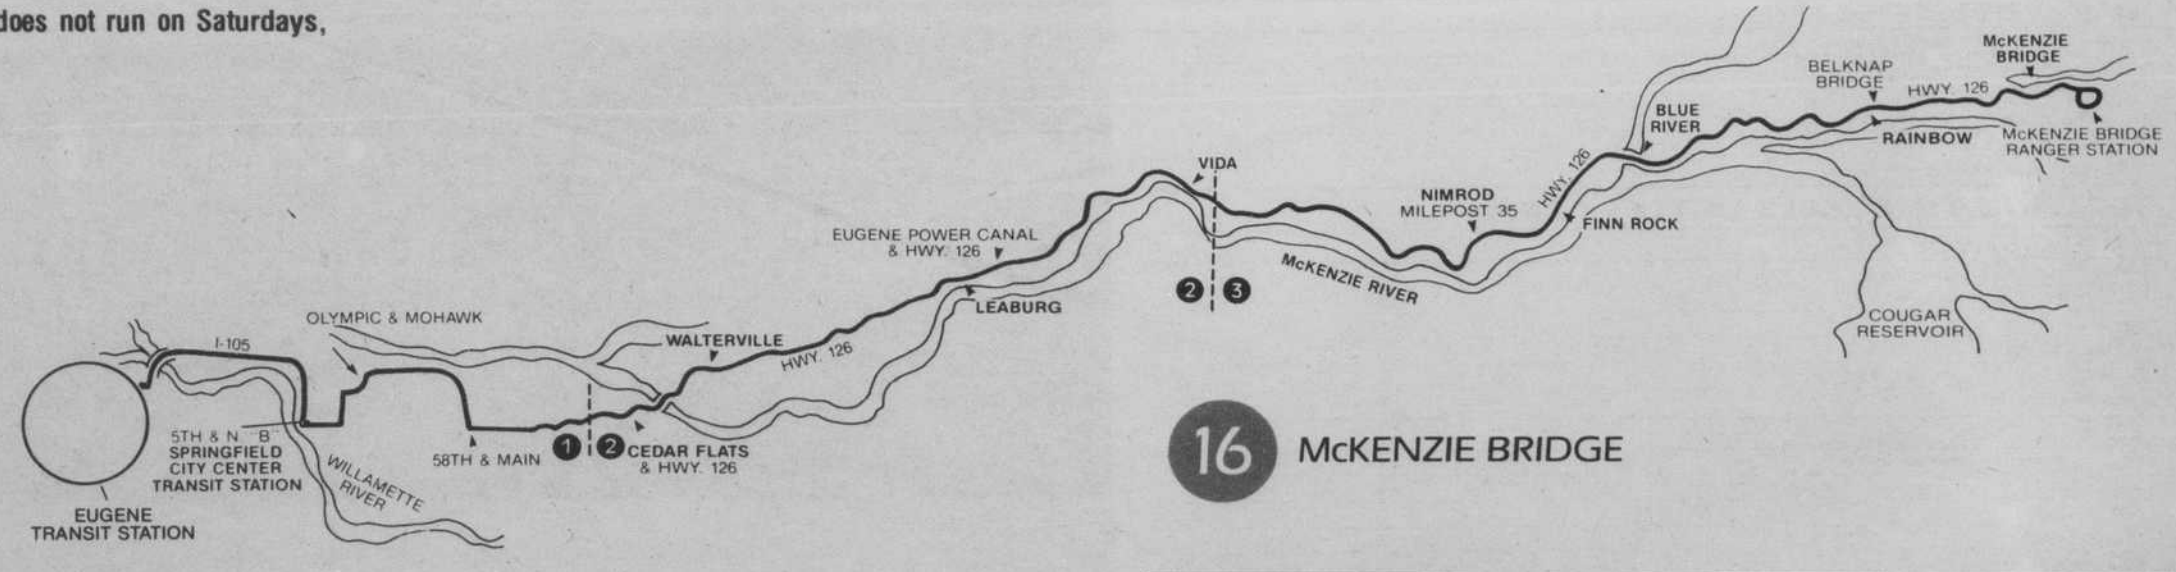

#16 MCKENZIE BRIDGE
Monday thru Friday
Eugene to McKenzie Bridge

LEAVE	5th & N 'B' Spfld	Centnrl & Mohawk	58th & Main	Thrstn Rd & Hwy 126	Walterville	Leaburg	Vida	Nimrod	Finn Rock	Blue River	McKenzie Bridge	ARRIVE
BLUE	Spfld	Mohawk	Main	Hwy 126	ville						Bridge	McKenzie Bridge Rngr Stn
AM 4:50		5:01	5:08	5:12	5:17	5:27	5:37	5:47	5:51	5:57	6:09	6:15 AM
PM 2:20	2:35	2:40	2:47	2:51	2:56	3:06	3:16	3:26	3:30	3:35	3:46	3:50 PM

*This trip only, the bus does not go to 5th & N 'B'.

#16 BLUE RIVER
Monday thru Friday
Eugene to Blue River

LEAVE	5th & N 'B' Spfld	Centnrl & Mohawk	58th & Main	Thrstn Rd & Hwy 126	Walterville	Leaburg	Vida	Nimrod	Finn Rock	Blue River	ARRIVE
BLUE	Spfld	Mohawk	Main	Hwy 126	ville						Blue River
PM 5:35	5:50	5:55	6:02	6:06	6:11	6:21	6:31	6:41	6:45	6:50 PM	

#16 EUGENE MALL
Monday thru Friday
McKenzie Bridge to Eugene

LEAVE	McKenzie Bridge Rngr Stn	Blue River	Finn Rock	Nimrod	Vida	Leaburg	Walterville	Thrstn Rd & Hwy 126	5th & N 'B' Spfld	ARRIVE
McKenzie Bridge	River	Rock					ville	Hwy 126	Spfld	Eugene Transit Station
AM 6:20	6:23	6:35	6:40	6:45	6:55	7:05	7:15	7:20	7:37	7:55 AM
PM 3:55	3:58	4:10	4:15	4:20	4:30	4:40	4:48	4:53	5:10	5:25 PM

#16 EUGENE MALL
Monday thru Friday
Blue River to Eugene

LEAVE	Blue River	Finn Rock	Nimrod	Vida	Leaburg	Walterville	Thrstn Rd & Hwy 126	5th & N 'B' Spfld	ARRIVE
Blue River	Rock					ville	Hwy 126	Spfld	Eugene Transit Station
PM 7:00	7:05	7:10	7:20	7:30	7:38	7:43	8:00	8:12 PM	

#16 BLUE RIVER/McKENZIE BRIDGE does not run on Saturdays, Sundays and holidays.