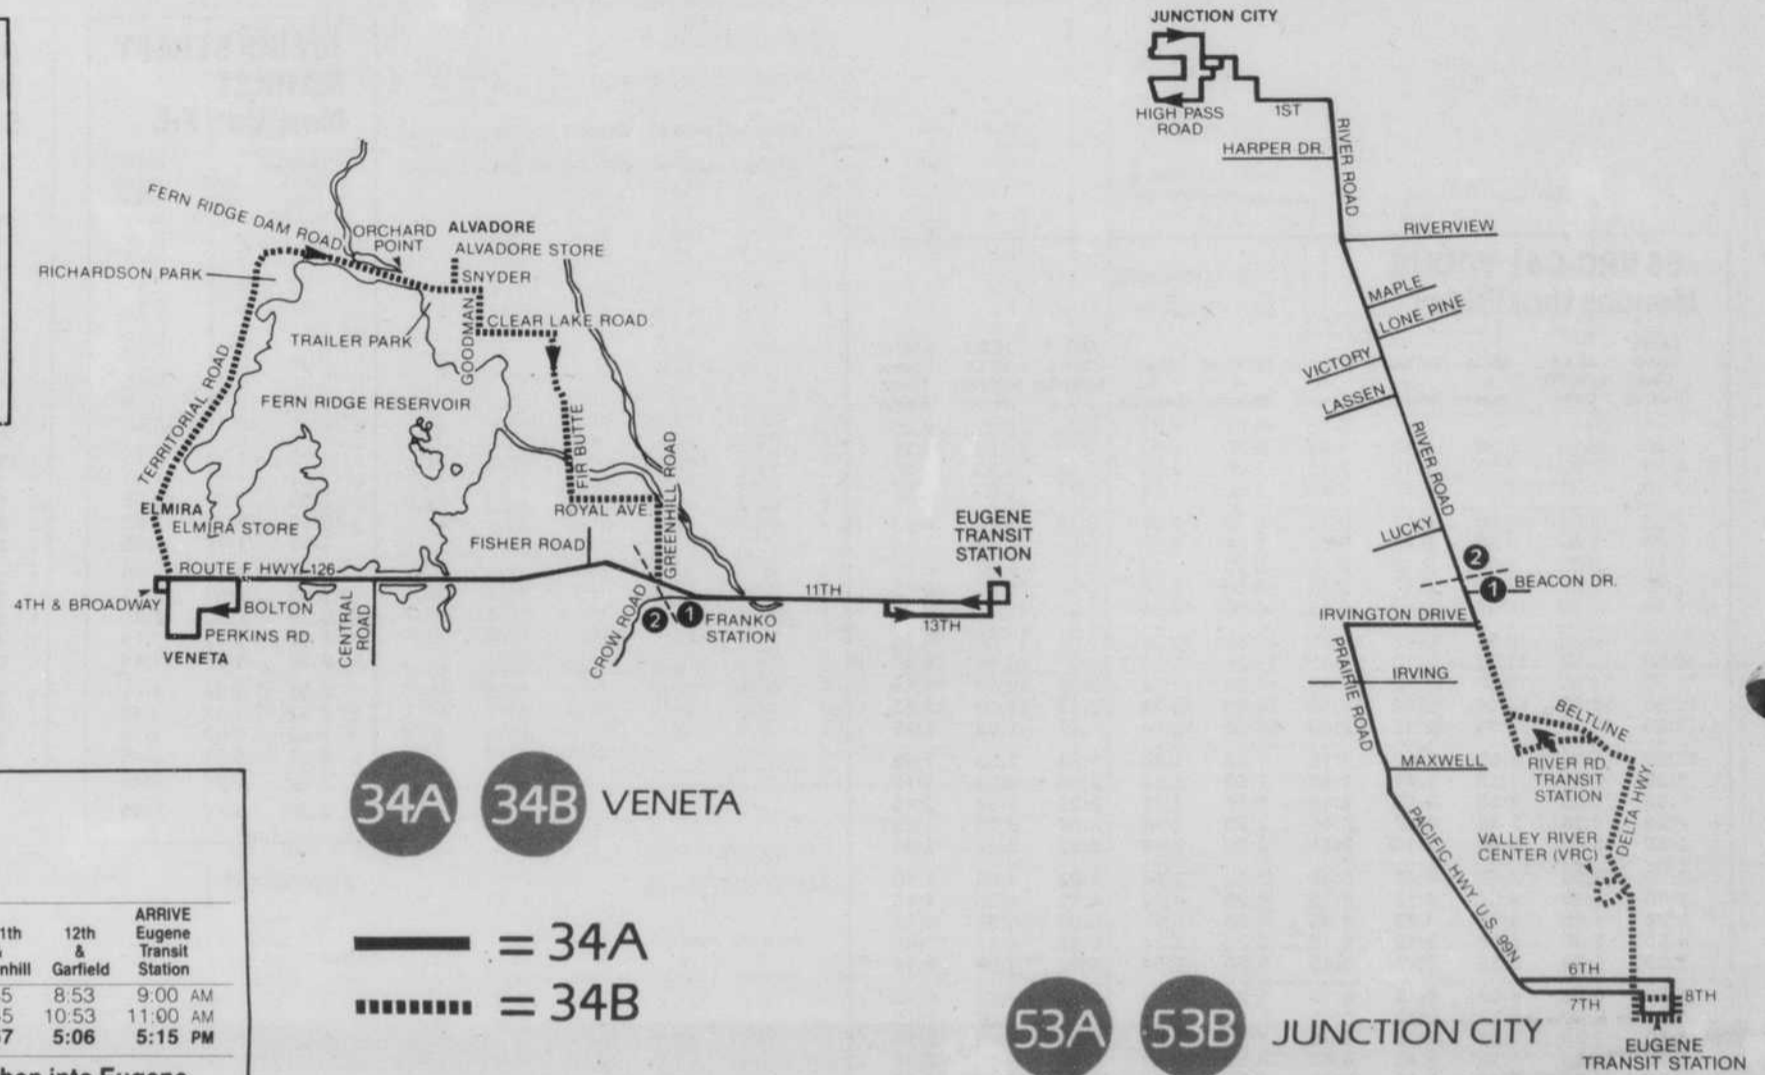

## #34A EUGENE MALL Monday thru Friday Veneta to Eugene via W. 11th

	LEAVE 4th & W Brdwy Veneta	Rt F & Houston	W 11th & Central Road	W 11th & Greenhill	12th & Garfield	ARRIVE Eugene Transit Station
AM	6:45	6:47	6:50	6:55	7:03	7:15 AM
PM	5:53	5:55	5:57	6:03	6:09	6:18 PM

## #34B EUGENE MALL\* Monday thru Friday Veneta to Eugene via Orchard Point

	LEAVE 4th & W Brdwy & Veneta	Clear Lk & Territorial	Orchard Point	Alvadore	Clear Lk & Goodman	Royal & Fir Butte Road	W 11th & Greenhill	12th & Garfield	ARRIVE Eugene Transit Station
AM	8:13	8:21	8:26	8:30	8:35	8:40	8:45	8:53	9:00 AM
AM	10:13	10:21	10:26	10:30	10:35	10:40	10:45	10:53	11:00 AM
PM	4:25	4:33	4:38	4:42	4:47	4:52	4:57	5:06	5:15 PM

\*These trips go around Fern Ridge Reservoir, then into Eugene.

#34 VENETA does not run on Saturdays, Sundays, or holidays.

34A 34B VENETA

— = 34A

..... = 34B

53A 53B

--- = 53A

----- = 53B

\* This trip only, to catch the #26 LCC/LOWELL you must take the 6:20 pm #21 LCC/HARRIS from Eugene Mall and transfer to #26 at LCC.

\*\* Bus goes on Seavy Loop.

The bus route loops from Jasper to Lowell on most A.M. trips, but does leave Lowell for Jasper once a day in the P.M.