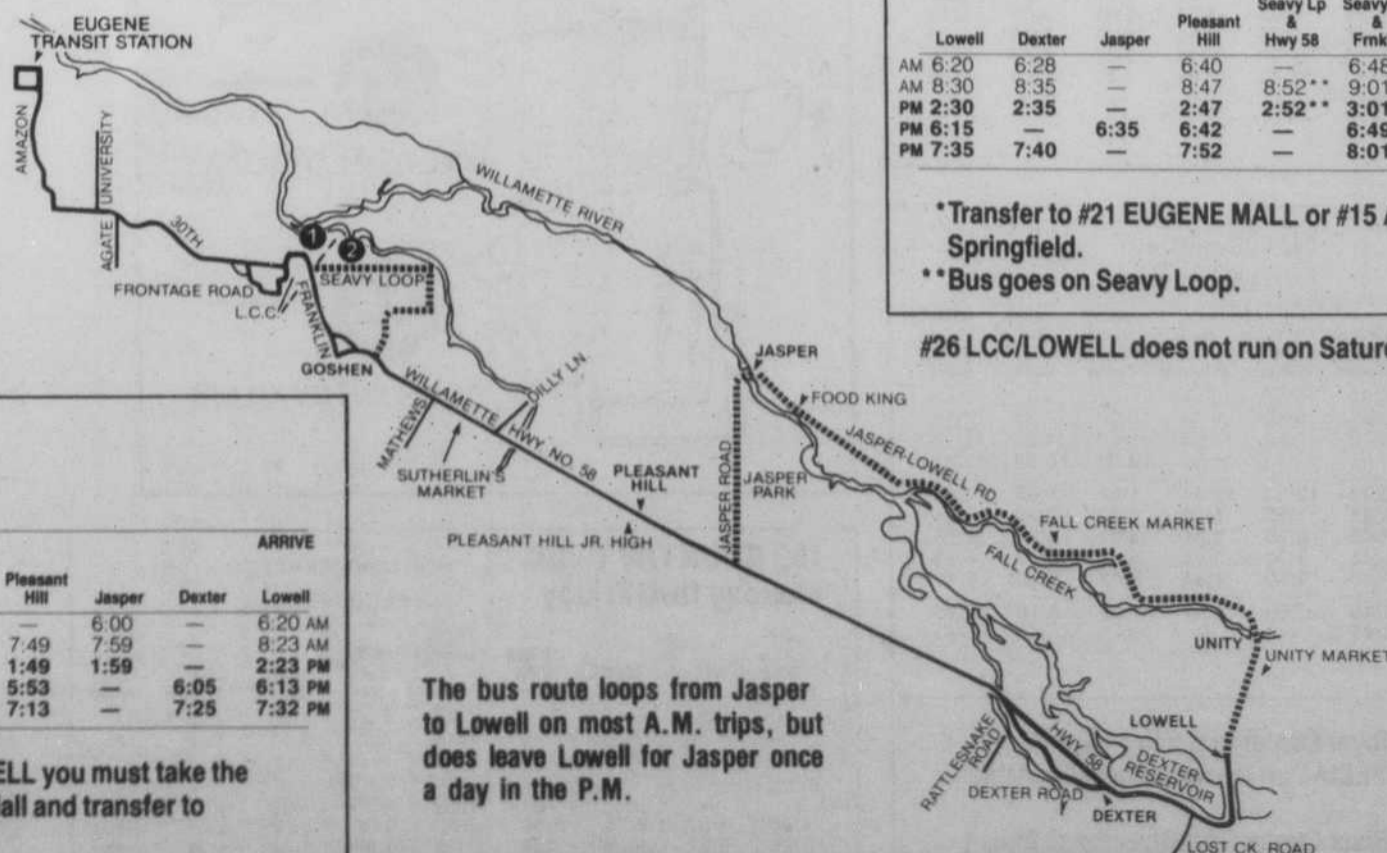

## #26 EUGENE MALL Monday thru Friday Lowell to Eugene

	LEAVE Lowell	Dexter	Jasper	Pleasant Hill	Seavy Lp & Hwy 58	Seavy Lp & Frnkln	Lane Commy College	30th & Hilyard	19th & Pearl	ARRIVE Eugene Transit Station
AM 6:20	6:28	—	6:40	—	6:48	6:55	7:03	7:07	7:15 AM	
AM 8:30	8:35	—	8:47	8:52**	9:01	9:10	9:18	9:22	9:30 AM	
PM 2:30	2:35	—	2:47	2:52**	3:01	3:10	3:18	3:22	3:30 PM	
PM 6:15	—	6:35	6:42	—	6:49	7:00*	—	—	— PM	
PM 7:35	7:40	—	7:52	—	8:01	8:10	8:18	8:22	8:30 PM	

\* Transfer to #21 EUGENE MALL or #15 ASHLANE for downtown Springfield.  
\*\* Bus goes on Seavy Loop.

#26 LCC/LOWELL does not run on Saturday, Sunday or holidays.

## #26 LCC/LOWELL Monday thru Friday Eugene Mall to Lowell

	LEAVE 10th & Willamette BROWN	19th & Pearl	30th & Alder	Lane Commy College	Seavy Lp & Frnkln	Goshen	Pleasant Hill	Jasper	Dexter	ARRIVE Lowell
AM	7:20	7:23	7:26	7:36	7:39	7:42	7:49	7:59	—	8:20 AM
AM 1:20	1:23	1:26	1:36	1:39	1:42	1:49	1:59	—	—	2:23 PM
PM 5:20	5:23	5:26	5:36	5:39**	—	5:53	—	6:05	—	6:13 PM
PM	—	—	7:00*	7:03	7:06	7:13	—	7:25	—	7:32 PM

\* This trip only, to catch the #26 LCC/LOWELL you must take the 6:20 pm #21 LCC/HARRIS from Eugene Mall and transfer to #26 at LCC.

\*\* Bus goes on Seavy Loop.

The bus route loops from Jasper to Lowell on most A.M. trips, but does leave Lowell for Jasper once a day in the P.M.