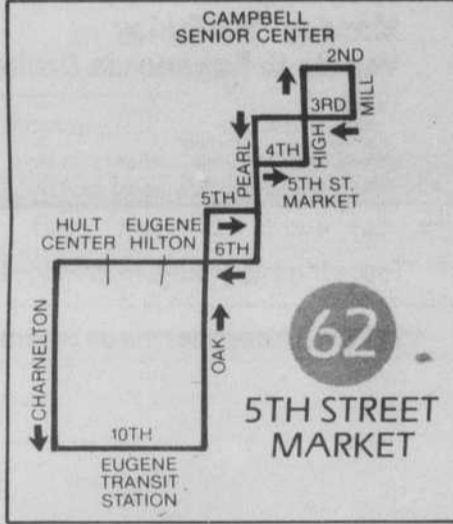

#62 5th STREET MARKET Saturday		
LEAVE 10th & ORANGE	2nd & High Camp Ctr	ARRIVE Eugene Transit Station
L 8:00	8:07	8:15
L 8:20	8:27	8:35
L 9:00	9:07	9:15
L 9:20	9:27	9:35
L 10:00	10:07	10:15
L 10:20	10:27	10:35
L 11:00	11:07	11:15
L 11:20	11:27	11:35
L 12:00	12:07	12:15
L 12:20	12:27	12:35
L 1:00	1:07	1:15
L 1:20	1:27	1:35
L 2:00	2:07	2:15
L 2:20	2:27	2:35
L 3:00	3:07	3:15
L 3:20	3:27	3:35
L 4:00	4:07	4:15
L 4:20	4:27	4:35
L 5:00	5:07	5:15
L 5:20	5:27	5:35
L 6:00	6:07	6:15
L 6:20	6:27	6:35

#62 5th STREET MARKET Sunday		
LEAVE 10th & ORANGE	2nd & High Camp Ctr	ARRIVE Eugene Transit Station
L 8:00	8:07	8:15
L 8:20	8:27	8:35
L 9:00	9:07	9:15
L 9:20	9:27	9:35
L 10:00	10:07	10:15
L 10:20	10:27	10:35
L 11:00	11:07	11:15
L 11:20	11:27	11:35
L 12:00	12:07	12:15
L 12:20	12:27	12:35
L 1:00	1:07	1:15
L 1:20	1:27	1:35
L 2:00	2:07	2:15
L 2:20	2:27	2:35
L 3:00	3:07	3:15
L 3:20	3:27	3:35
L 4:00	4:07	4:15
L 4:20	4:27	4:35
L 5:00	5:07	5:15
L 5:20	5:27	5:35
L 6:00	6:07	6:15
L 6:20	6:27	6:35