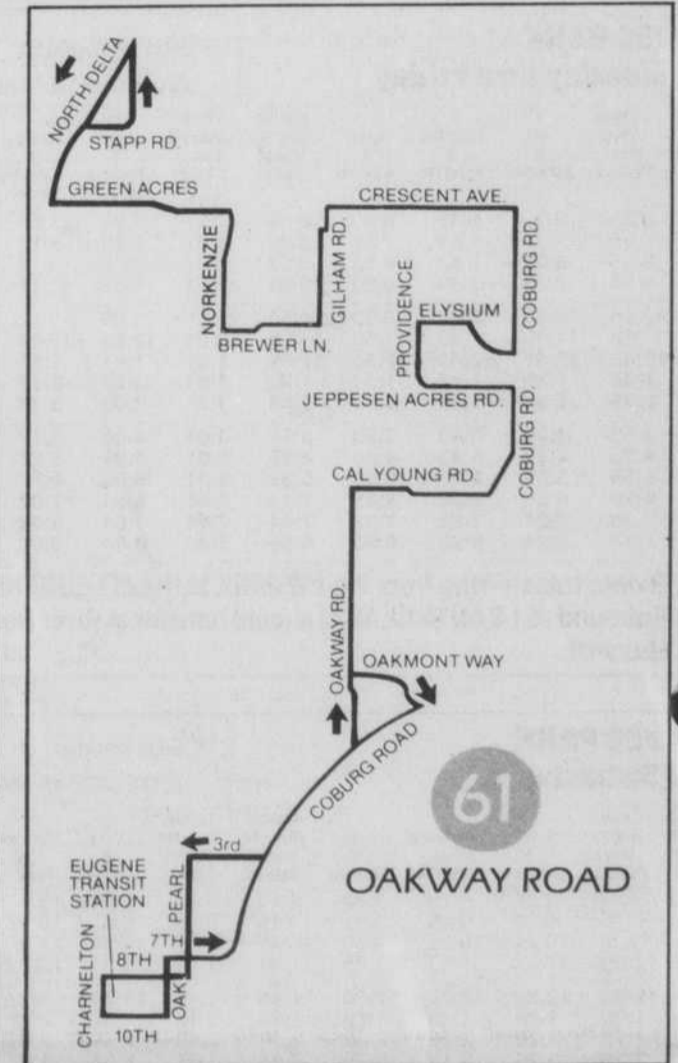

#61 OAKWAY Saturday										Sign changes to #61 EUGENE MALL	
LEAVE 10th & Olive ORANGE	Oakway Mall	Cal Young & Coburg Rd	Crescent & Coburg Rd	Stapp Rd & Delta Hwy	Crescent & Coburg Rd	Cal Young & Coburg Rd	Oakway Mall	3rd & High	ARRIVE Eugene Transit Station		
8:20	8:25	8:28	8:35	8:46	8:54	9:00	9:05	9:07	9:15		
9:20	9:25	9:28	9:35	9:46	9:54	10:00	10:05	10:07	10:15		
10:20	10:25	10:28	10:35	10:46	10:54	11:00	11:05	11:07	11:15		
11:20	11:25	11:28	11:35	11:46	11:54	12:00	12:05	12:07	12:15		
12:20	12:25	12:28	12:35	12:46	12:54	1:00	1:05	1:07	1:15		
1:20	1:25	1:28	1:35	1:46	1:54	2:00	2:05	2:07	2:15		
2:20	2:25	2:28	2:35	2:46	2:54	3:00	3:05	3:07	3:15		
3:20	3:25	3:28	3:35	3:46	3:54	4:00	4:05	4:07	4:15		
4:20	4:25	4:28	4:35	4:46	4:54	5:00	5:05	5:07	5:15		
5:20	5:25	5:28	5:35	5:46	5:54	6:00	6:05	6:07	6:15		
6:20	6:25	6:28	6:35	6:46	6:54	7:00	7:05	7:07	7:15		
7:20	7:25	7:28	7:35	7:46	7:54	8:00	8:05	8:07	8:15		
8:20	8:25	8:28	8:35	8:42 G	—	—	—	—	—		

There is no service on the #61 OAKWAY Route on Sundays.

#64 VRC/ K-MART Mon. thru Friday				#64 EUGENE MALL Via K-Mart	
LEAVE 10th & Olive ORANGE	Mr K's Valley Rvr Center	K-Mart	ARRIVE Eugene Transit Station		
8:35	8:45	8:50	9:00		
9:05	9:15	9:20	9:30		
9:35	9:45	9:50	10:00		
10:05	10:15	10:20	10:30		
10:35	10:45	10:50	11:00		
11:05	11:15	11:20	11:30		
11:35	11:45	11:50	12:00		
12:05	12:15	12:20	12:30		
12:35	12:45	12:50	1:00		
1:05	1:15	1:20	1:30		
1:35	1:45	1:50	2:00		
2:05	2:15	2:20	2:30		
2:35	2:45	2:50	3:00		
3:05	3:15	3:20	3:30		
3:35	3:45	3:50	4:00		
4:05	4:15	4:20	4:30		
4:35	4:45	4:50	5:00		
5:05	5:15	5:20	5:30		
5:35	5:45	5:50	6:00		
6:05	6:15	6:20	6:30		
6:50	7:00	7:05	7:15		
7:50	8:00	8:05	8:15		
8:50	9:00	9:05	9:15		
9:20	9:30	9:35	9:45		
9:50	10:00	10:05	10:15		

#64 VRC/ K-MART Saturday				#64 EUGENE MALL Via K-Mart	
LEAVE 10th & Olive ORANGE	Mr K's Valley Rvr Center	K-Mart	ARRIVE Eugene Transit Station		
L 8:50	9:01	9:05	9:15		
L 9:50	10:01	10:05	10:15		
L 10:50	11:01	11:05	11:15		
L 11:50	12:01	12:05	12:15		
L 12:50	1:01	1:05	1:15		
L 1:50	2:01	2:05	2:15		
L 2:50	3:01	3:05	3:15		
L 3:50	4:01	4:05	4:15		
L 4:50	5:01	5:05	5:15		
L 5:50	6:01	6:05	6:15		
L 6:50	7:01	7:05	7:15		
L 7:50	8:01	8:05	8:15		

#64 VRC/ K-MART Sunday				#64 EUGENE MALL Via K-Mart	
LEAVE 10th & Olive ORANGE	Mr K's Valley Rvr Center	K-Mart	ARRIVE Eugene Transit Station		
L 10:50	11:01	11:05	11:15		
L 11:50	12:01	12:05	12:15		
L 12:50	1:01	1:05	1:15		
L 1:50	2:01	2:05	2:15		
L 2:50	3:01	3:05	3:15		
L 3:50	4:01	4:05	4:15		
L 4:50	5:01	5:05	5:15		
L 5:50	6:01	6:05	6:15		

**MARIST
Monday thru Friday**

LEAVE Splfd Mall 20th & Olympic	LEAVE 10th & Charnelton SPECIAL SECTION	LEAVE Marist	ARRIVE Eugene Transit Station
AM 7:35	7:50	8:05	—
PM —	—	3:05	3:15

For additional service, catch #64 EUGENE MALL on Goodpasture Island Road. See timetable to your left.
This route will not run on weekends or during school vacations.