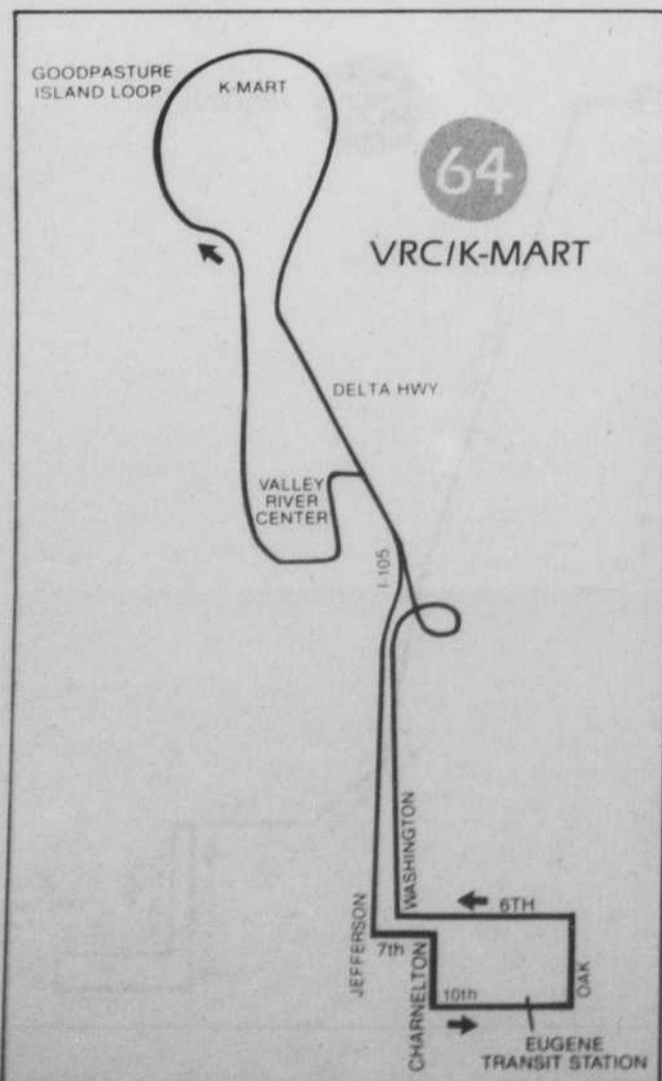

#61 OAKWAY Saturday										Sign changes to #61 EUGENE MALL	
LEAVE 10th & Olive ORANGE	Oakway Mall	Cal Young & Coburg Rd	Crescent & Coburg Rd	Stapp Rd & Delta Hwy	Crescent & Coburg Rd	Cal Young & Coburg Rd	Oakway Mall	3rd & High	ARRIVE Eugene Transit Station		
8:20	8:25	8:28	8:35	8:46	8:54	9:00	9:05	9:07	9:15		
9:20	9:25	9:28	9:35	9:46	9:54	10:00	10:05	10:07	10:15		
10:20	10:25	10:28	10:35	10:46	10:54	11:00	11:05	11:07	11:15		
11:20	11:25	11:28	11:35	11:46	11:54	12:00	12:05	12:07	12:15		
12:20	12:25	12:28	12:35	12:46	12:54	1:00	1:05	1:07	1:15		
1:20	1:25	1:28	1:35	1:46	1:54	2:00	2:05	2:07	2:15		
2:20	2:25	2:28	2:35	2:46	2:54	3:00	3:05	3:07	3:15		
3:20	3:25	3:28	3:35	3:46	3:54	4:00	4:05	4:07	4:15		
4:20	4:25	4:28	4:35	4:46	4:54	5:00	5:05	5:07	5:15		
5:20	5:25	5:28	5:35	5:46	5:54	6:00	6:05	6:07	6:15		
6:20	6:25	6:28	6:35	6:46	6:54	7:00	7:05	7:07	7:15		
7:20	7:25	7:28	7:35	7:46	7:54	8:00	8:05	8:07	8:15		
8:20	8:25	8:28	8:35	8:42 G	—	—	—	—	—		

There is no service on the #61 OAKWAY Route on Sundays.

#64 VRC/ K-MART Mon. thru Friday				#64 EUGENE MALL Via K-Mart	
LEAVE 10th & Olive ORANGE	Mr K's Valley Rvr Center	K-Mart	ARRIVE Eugene Transit Station		
8:35	8:45	8:50	9:00		
9:05	9:15	9:20	9:30		
9:35	9:45	9:50	10:00		
10:05	10:15	10:20	10:30		
10:35	10:45	10:50	11:00		
11:05	11:15	11:20	11:30		
11:35	11:45	11:50	12:00		
12:05	12:15	12:20	12:30		
12:35	12:45	12:50	1:00		
1:05	1:15	1:20	1:30		
1:35	1:45	1:50	2:00		
2:05	2:15	2:20	2:30		
2:35	2:45	2:50	3:00		
3:05	3:15	3:20	3:30		
3:35	3:45	3:50	4:00		
4:05	4:15	4:20	4:30		
4:35	4:45	4:50	5:00		
5:05	5:15	5:20	5:30		
5:35	5:45	5:50	6:00		
6:05	6:15	6:20	6:30		
6:50	7:00	7:05	7:15		
7:50	8:00	8:05	8:15		
8:50	9:00	9:05	9:15		
9:20	9:30	9:35	9:45		
9:50	10:00	10:05	10:15		

#64 VRC/ K-MART Saturday				#64 EUGENE MALL Via K-Mart	
LEAVE 10th & Olive ORANGE	Mr K's Valley Rvr Center	K-Mart	ARRIVE Eugene Transit Station		
L 8:50	9:01	9:05	9:15		
L 9:50	10:01	10:05	10:15		
L 10:50	11:01	11:05	11:15		
L 11:50	12:01	12:05	12:15		
L 12:50	1:01	1:05	1:15		
L 1:50	2:01	2:05	2:15		
L 2:50	3:01	3:05	3:15		
L 3:50	4:01	4:05	4:15		
L 4:50	5:01	5:05	5:15		
L 5:50	6:01	6:05	6:15		
L 6:50	7:01	7:05	7:15		
L 7:50	8:01	8:05	8:15		

#64 VRC/ K-MART Sunday				#64 EUGENE MALL Via K-Mart	
LEAVE 10th & Olive ORANGE	Mr K's Valley Rvr Center	K-Mart	ARRIVE Eugene Transit Station		
L 10:50	11:01	11:05	11:15		
L 11:50	12:01	12:05	12:15		
L 12:50	1:01	1:05	1:15		
L 1:50	2:01	2:05	2:15		
L 2:50	3:01	3:05	3:15		
L 3:50	4:01	4:05	4:15		
L 4:50	5:01	5:05	5:15		
L 5:50	6:01	6:05	6:15		

**MARIST
Monday thru Friday**

LEAVE Splfd Mall 20th & Olympic	LEAVE 10th & Charnelton SPECIAL SECTION	LEAVE Marist	ARRIVE Eugene Transit Station
AM 7:35	7:50	8:05	—
PM —	—	3:05	3:15

For additional service, catch #64 EUGENE MALL on Goodpasture Island Road. See timetable to your left.
This route will not run on weekends or during school vacations.