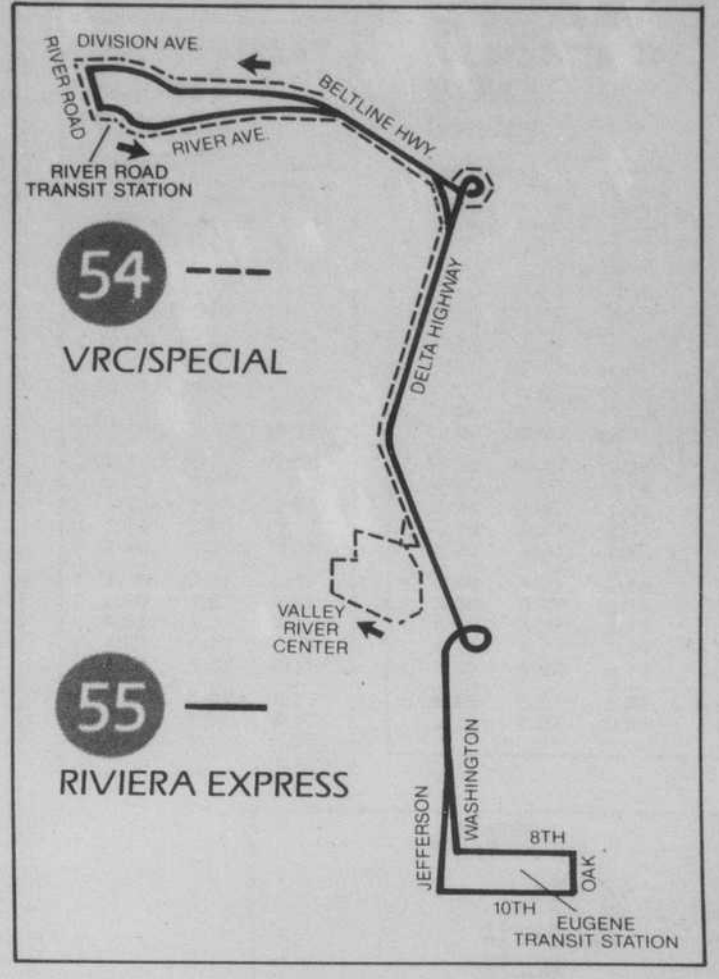

There is no service on the #50 PARK AVENUE Route on Sundays.

#54 VRC SPECIAL Saturday only				Sign changes to #54 River Road Transit Station	
LEAVE River Rd Transit Station	ARRIVE Mr K's Valley Rvr Center	LEAVE Mr K's Valley Rvr Center	ARRIVE River Rd Transit Station		
L 10:00	10:07	10:46	10:58		
L 11:00	11:07	11:46	11:58		
L 12:00	12:07	12:46	12:58		
L 1:00	1:07	1:46	1:58		
L 2:00	2:07	2:46	2:58		
L 3:00	3:07	3:46	3:58		
L 4:00	4:07	4:46	4:58		
L 5:00	5:07				

#55 RIVIERA EXPRESS Mon. thru Fri.				Sign changes to #55 EUGENE MALL EXPRESS	
LEAVE 10th & Olive PURPLE	ARRIVE River Rd Transit Station	LEAVE River Rd Transit Station	ARRIVE Eugene Transit Station		
AM —	—	7:07	7:17		
7:20	7:35	7:37	7:47		
—	—	7:50	8:00		
7:50	8:03	8:07	8:17		
8:02	8:15	8:20	8:30		
8:20	8:33	8:37	8:47		
AM 8:32	8:45	8:50	9:00		
PM 4:10	4:22	4:25	4:35		
4:40	4:52	4:55	5:05		
5:10	5:22	5:25	5:35		
PM 5:40	5:52 G	—	—		

There is no service on the #55 RIVIERA EXPRESS on Saturdays and Sundays.