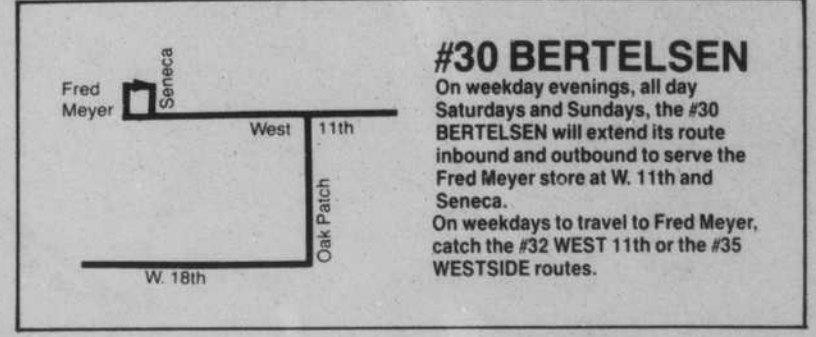

SOUTHWEST EUGENE

30 BERTELSEN 33 JEFFERSON

#30 BERTELSEN

On weekday evenings, all day Saturdays and Sundays, the #30 BERTELSEN will extend its route inbound and outbound to serve the Fred Meyer store at W. 11th and Seneca.
On weekdays to travel to Fred Meyer, catch the #32 WEST 11th or the #35 WESTSIDE routes.

#33 JEFFERSON Mon. thru Fri.

Sign changes to
#33 EUGENE MALL

LEAVE 10th & Olive RED	18th & Jefferson	26th & Polk	18th & Jefferson	ARRIVE Eugene Transit Station
6:50	6:55	7:03	7:08	7:15
7:20	7:25	7:33	7:38	7:45
7:50	7:55	8:03	8:08	8:15
8:20	8:25	8:33	8:38	8:45
8:50	8:55	9:03	9:08	9:15 G
9:20	9:25	9:33	9:38	9:45
10:20	10:25	10:33	10:38	10:45
11:20	11:25	11:33	11:38	11:45
12:20	12:25	12:33	12:38	12:45
1:20	1:25	1:33	1:38	1:45
2:20	2:25	2:33	2:38	2:45
3:20	3:25	3:33	3:38	3:45
3:50	3:55	4:03	4:08	4:15
4:20	4:25	4:33	4:38	4:45
4:50	4:55	5:03	5:08	5:15
5:20	5:25	5:33	5:38	5:45
5:50	5:55	6:03	6:08	6:15
6:20	6:25	6:33	6:38	6:45
7:20	7:25	7:33	7:38	7:45

#33 JEFFERSON Saturday

Sign changes to
#33 EUGENE MALL

LEAVE 10th & Olive RED	18th & Jefferson	26th & Polk	18th & Jefferson	ARRIVE Eugene Transit Station
7:20	7:25	7:33	7:38	7:45
8:20	8:25	8:33	8:38	8:45
9:20	9:25	9:33	9:38	9:45
10:20	10:25	10:33	10:38	10:45
11:20	11:25	11:33	11:38	11:45
12:20	12:25	12:33	12:38	12:45
1:20	1:25	1:33	1:38	1:45
2:20	2:25	2:33	2:38	2:45
3:20	3:25	3:33	3:38	3:45
4:20	4:25	4:33	4:38	4:45
5:20	5:25	5:33	5:38	5:45
6:20	6:25	6:33	6:38	6:45
7:20	7:25	7:33	7:38	7:45