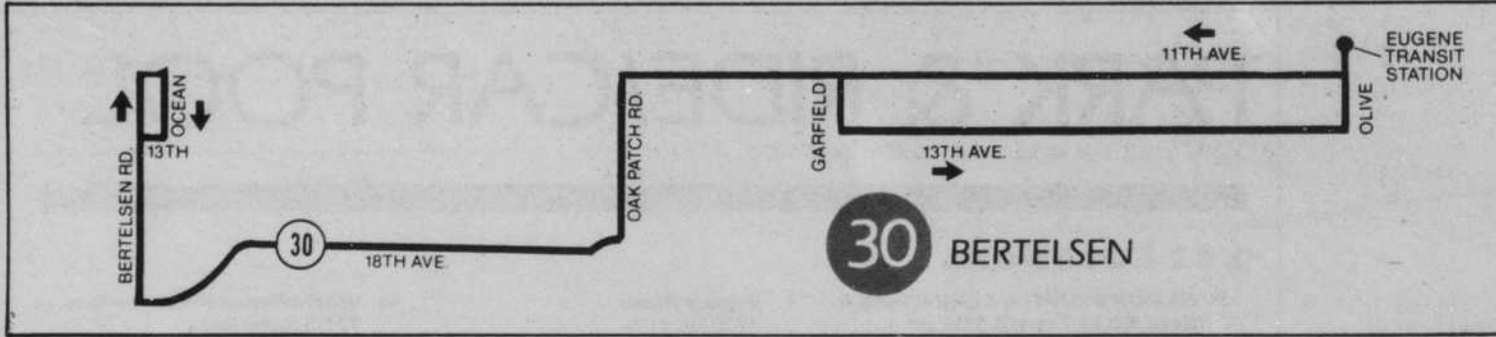

SOUTHWEST EUGENE

30 BERTELSEN 33 JEFFERSON

#30 BERTELSEN

On weekday evenings, all day Saturdays and Sundays, the #30 BERTELSEN will extend its route inbound and outbound to serve the Fred Meyer store at W. 11th and Seneca.
On weekdays to travel to Fred Meyer, catch the #32 WEST 11th or the #35 WESTSIDE routes.

#33 JEFFERSON Saturday

Sign changes to
#33 EUGENE MALL

LEAVE 10th & Olive RED	18th & Jefferson	26th & Polk	18th & Jefferson	ARRIVE Eugene Transit Station
7:20	7:25	7:33	7:38	7:45
8:20	8:25	8:33	8:38	8:45
9:20	9:25	9:33	9:38	9:45
10:20	10:25	10:33	10:38	10:45
11:20	11:25	11:33	11:38	11:45
12:20	12:25	12:33	12:38	12:45
1:20	1:25	1:33	1:38	1:45
2:20	2:25	2:33	2:38	2:45
3:20	3:25	3:33	3:38	3:45
4:20	4:25	4:33	4:38	4:45
5:20	5:25	5:33	5:38	5:45
6:20	6:25	6:33	6:38	6:45
7:20	7:25	7:33	7:38	7:45