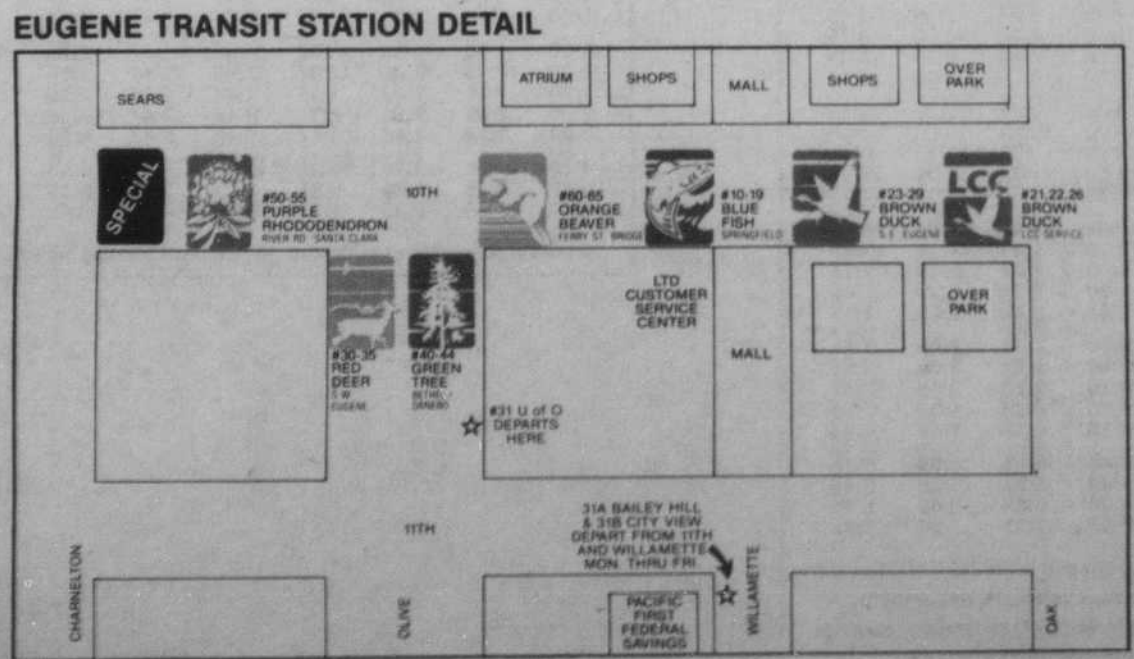

# KEY

<b>P</b>	= Park and Ride
<b>17 54</b>	= Saturday Only
Springfield	5
LCC	10
SE Eugene	10
SW Eugene	14
Bethel/Danebo	16
River Rd./Santa Clara	18
Ferry St. Bridge	20
Outlying Areas	22

# AREA MAP

## PARK & RIDE/CAR POOL

Park your car and walk to the bus stop.

Lot Locations		
<b>RIVER ROAD/SANTA CLARA AREA</b>	<b>I Papa's Pizza</b> 1700 W. 11th	<b>Q Westminster Presbyterian</b> 777 Coburg Road
<b>A River Road Transit Station</b> River Road & River Avenue	<b>J Faith Center</b> 1410 W. 13th	<b>SPRINGFIELD</b>
<b>B Trinity United Methodist</b> 440 Maxwell Road	<b>K Lighthouse Temple</b> 18th and Lincoln Street	<b>R First Baptist</b> 1175 'G' Street
<b>C Church of Christ</b> 1580 River Road	<b>L Edgewood Evangelical</b> 4646 Fox Hollow	<b>S Calvary Temple</b> 1305 N. 5th
<b>D Consumer Warehouse</b> 225 River Road	<b>M Unity of the Valley</b> E. 39th and Hilyard	<b>T Church of Christ</b> 1305 N. 5th
<b>BETHEL/DANEBO</b>	<b>FERRY STREET BRIDGE AREA</b>	<b>U New Life Center</b> First Assembly of God 2080 N. 19th Street
<b>E Fairfield Church of the Nazarene</b> 1052 Fairfield Street	<b>N Reorganized Church of Jesus Christ Latter Day Saints</b> 1485 Gilham	<b>V Papa's Pizza</b> 4011 Main
<b>F Bethesda Lutheran</b> 4445 Royal Avenue	<b>O Papa's Pizza</b> 1557 Coburg Road	<b>W Mt. Vernon Church of Christ</b> 285 S. 42nd Street
<b>G Allison Park Christian</b> 1520 Echo Hollow Road	<b>P St. Thomas Episcopal</b> 1465 Coburg Road	<b>X Resurrection Lutheran</b> 6155 Thurston Road
<b>H Willamette Christian Center</b> 2550 W. 18th Avenue		

- #### Bus Stops
- To LCC: #20 30th Ave. Shuttle, #22 LCC Express.
  - #26 LCC/Lowell, To U of O: #23 Eugene Mall.
  - #25 Eugene Mall (via Willamette).
  - #26 Eugene Mall (via Amazon Parkway), #22 Eugene Mall (via Amazon Parkway), #23 Fox Hollow, #25 Eugene Mall (via Willamette).
  - #25 Amazon.