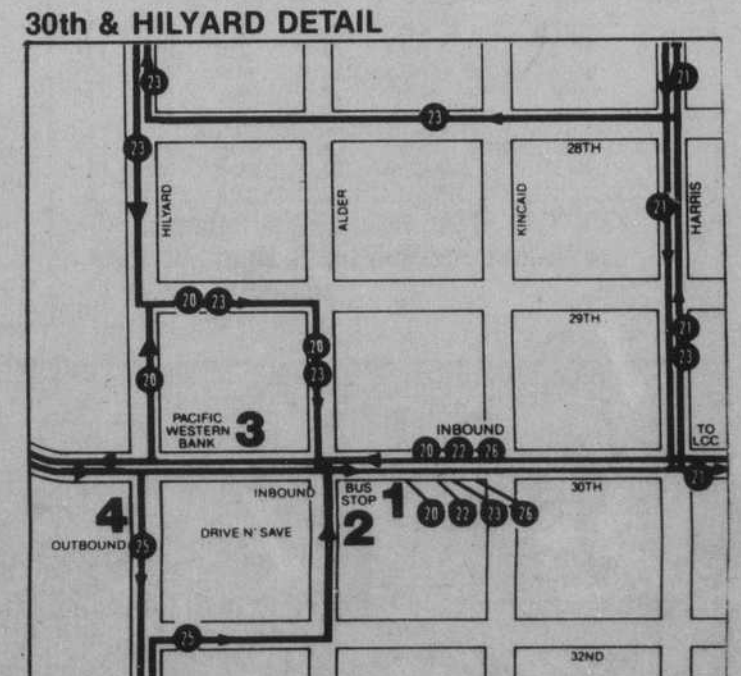

# KEY

<b>P</b>	= Park and Ride
<b>17 54</b>	= Saturday Only
Springfield	5
LCC	10
SE Eugene	10
SW Eugene	14
Bethel/Danebo	16
River Rd./Santa Clara	18
Ferry St. Bridge	20
Outlying Areas	22

# AREA MAP

## PARK & RIDE/CAR POOL

Park your car and walk to the bus stop.

Lot Locations		
<b>RIVER ROAD/SANTA CLARA AREA</b>	<b>I Papa's Pizza</b> 1700 W. 11th	<b>Q Westminster Presbyterian</b> 777 Coburg Road
<b>A River Road Transit Station</b> River Road & River Avenue	<b>J Faith Center</b> 1410 W. 13th	<b>SPRINGFIELD</b>
<b>B Trinity United Methodist</b> 440 Maxwell Road	<b>K Lighthouse Temple</b> 18th and Lincoln Street	<b>R First Baptist</b> 1175 'G' Street
<b>C Church of Christ</b> 1580 River Road	<b>L Edgewood Evangelical</b> 4646 Fox Hollow	<b>S Calvary Temple</b> 1305 N. 5th
<b>D Consumer Warehouse</b> 225 River Road	<b>M Unity of the Valley</b> E. 39th and Hilyard	<b>T Church of Christ</b> 1305 N. 5th
<b>BETHEL/DANEBO</b>	<b>FERRY STREET BRIDGE AREA</b>	<b>U New Life Center</b> First Assembly of God 2080 N. 19th Street
<b>E Fairfield Church of the Nazarene</b> 1052 Fairfield Street	<b>N Reorganized Church of Jesus Christ Latter Day Saints</b> 1485 Gilham	<b>V Papa's Pizza</b> 4011 Main
<b>F Bethesda Lutheran</b> 4445 Royal Avenue	<b>O Papa's Pizza</b> 1557 Coburg Road	<b>W Mt. Vernon Church of Christ</b> 285 S. 42nd Street
<b>G Allison Park Christian</b> 1520 Echo Hollow Road	<b>P St. Thomas Episcopal</b> 1465 Coburg Road	<b>X Resurrection Lutheran</b> 6155 Thurston Road
<b>H Willamette Christian Center</b> 2550 W. 18th Avenue		

- #### Bus Stops
- To LCC: #20 30th Ave. Shuttle, #22 LCC Express.
  - #26 LCC/Lowell, To U of O: #23 Eugene Mall.
  - #25 Eugene Mall (via Willamette).
  - #26 Eugene Mall (via Amazon Parkway), #22 Eugene Mall (via Amazon Parkway), #23 Fox Hollow, #25 Eugene Mall (via Willamette).
  - #25 Amazon.