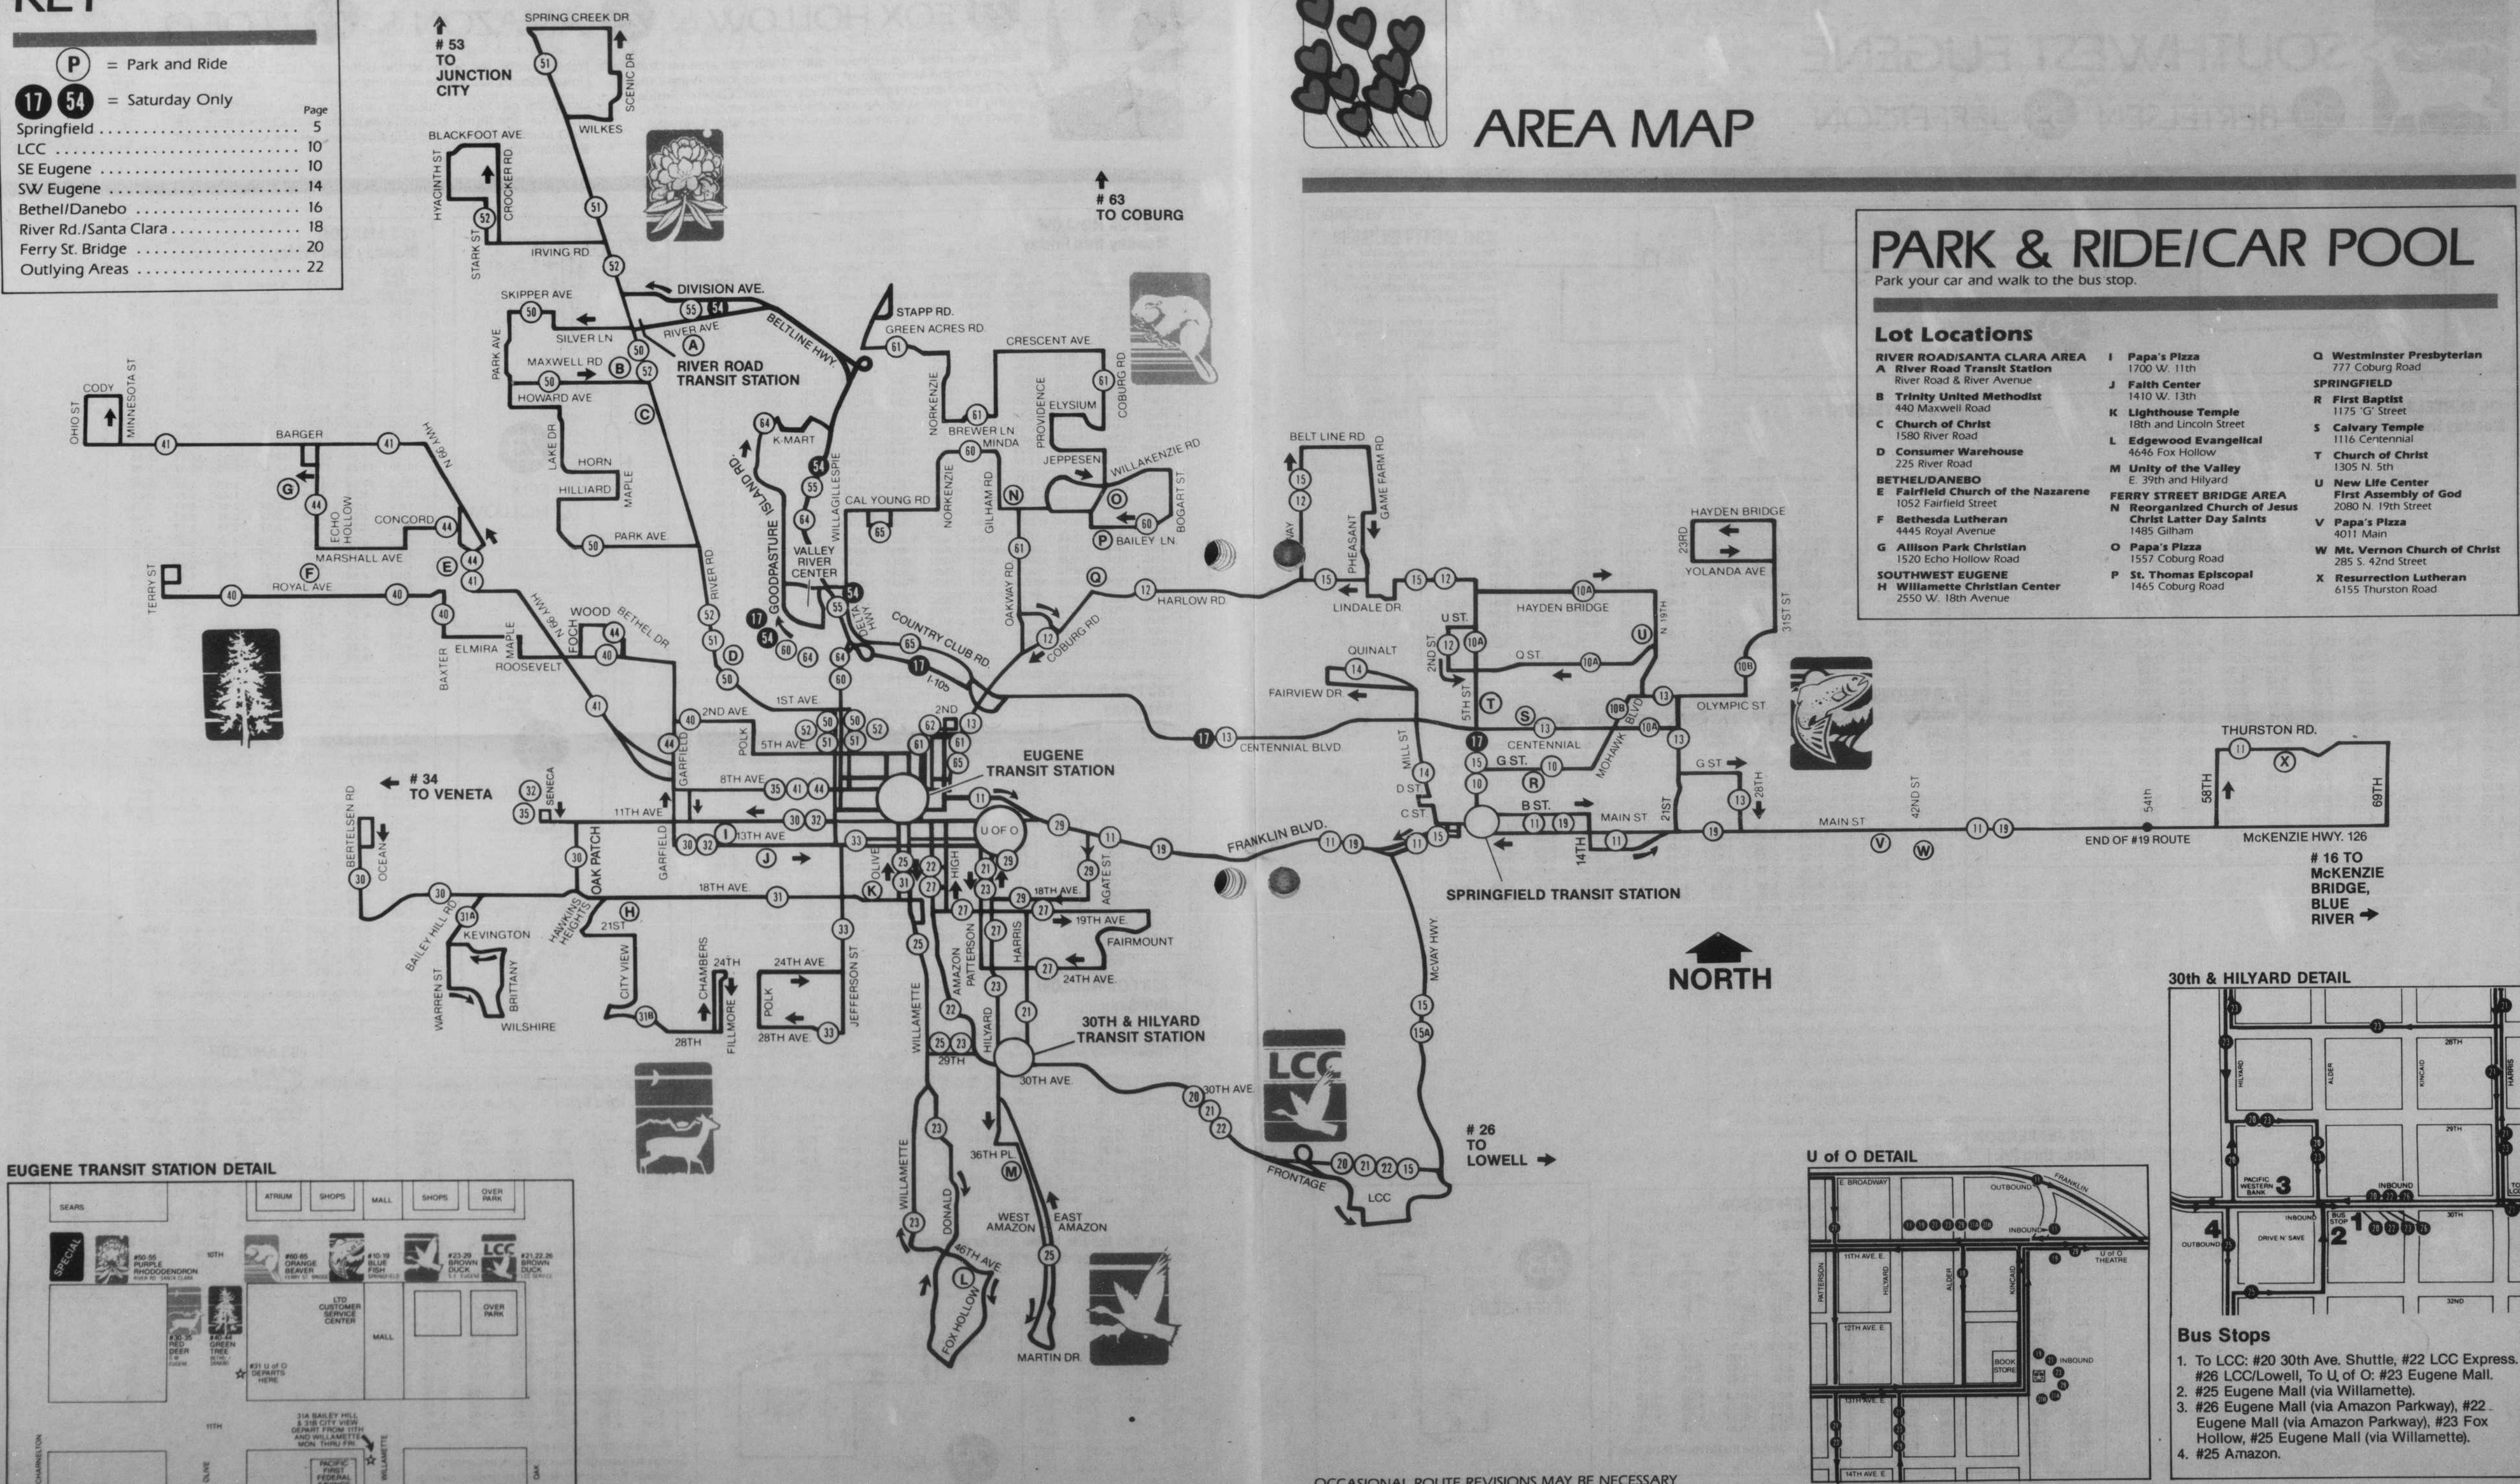

# KEY

<b>P</b>	= Park and Ride
<b>17 54</b>	= Saturday Only
Springfield	5
LCC	10
SE Eugene	10
SW Eugene	14
Bethel/Danebo	16
River Rd./Santa Clara	18
Ferry St. Bridge	20
Outlying Areas	22

# AREA MAP

## PARK & RIDE/CAR POOL

Park your car and walk to the bus stop.

Lot Locations		
<b>RIVER ROAD/SANTA CLARA AREA</b>	<b>I Papa's Pizza</b> 1700 W. 11th	<b>Q Westminster Presbyterian</b> 777 Coburg Road
<b>A River Road Transit Station</b> River Road & River Avenue	<b>J Faith Center</b> 1410 W. 13th	<b>SPRINGFIELD</b>
<b>B Trinity United Methodist</b> 440 Maxwell Road	<b>K Lighthouse Temple</b> 18th and Lincoln Street	<b>R First Baptist</b> 1175 'G' Street
<b>C Church of Christ</b> 1580 River Road	<b>L Edgewood Evangelical</b> 4646 Fox Hollow	<b>S Calvary Temple</b> 1305 N. 5th
<b>D Consumer Warehouse</b> 225 River Road	<b>M Unity of the Valley</b> E. 39th and Hilyard	<b>T Church of Christ</b> 1305 N. 5th
<b>BETHEL/DANEBO</b>	<b>FERRY STREET BRIDGE AREA</b>	<b>U New Life Center</b> First Assembly of God 2080 N. 19th Street
<b>E Fairfield Church of the Nazarene</b> 1052 Fairfield Street	<b>N Reorganized Church of Jesus Christ Latter Day Saints</b> 1485 Gilham	<b>V Papa's Pizza</b> 4011 Main
<b>F Bethesda Lutheran</b> 4445 Royal Avenue	<b>O Papa's Pizza</b> 1557 Coburg Road	<b>W Mt. Vernon Church of Christ</b> 285 S. 42nd Street
<b>G Allison Park Christian</b> 1520 Echo Hollow Road	<b>P St. Thomas Episcopal</b> 1465 Coburg Road	<b>X Resurrection Lutheran</b> 6155 Thurston Road
<b>H Willamette Christian Center</b> 2550 W. 18th Avenue		

- #### Bus Stops
- To LCC: #20 30th Ave. Shuttle, #22 LCC Express.
  - #26 LCC/Lowell, To U of O: #23 Eugene Mall.
  - #25 Eugene Mall (via Willamette).
  - #26 Eugene Mall (via Amazon Parkway), #22 Eugene Mall (via Amazon Parkway), #23 Fox Hollow, #25 Eugene Mall (via Willamette).
  - #25 Amazon.