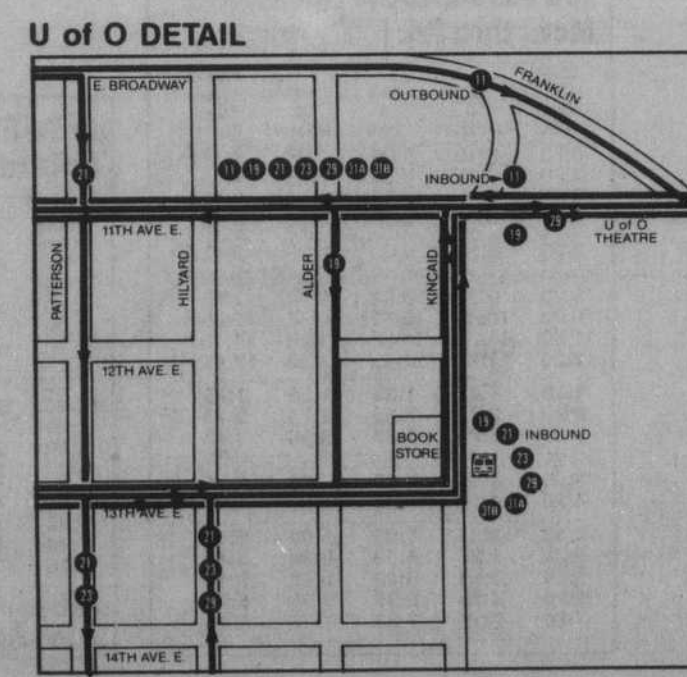

# KEY

<b>P</b>	= Park and Ride
<b>17 54</b>	= Saturday Only
Springfield	5
LCC	10
SE Eugene	10
SW Eugene	14
Bethel/Danebo	16
River Rd./Santa Clara	18
Ferry St. Bridge	20
Outlying Areas	22

# AREA MAP

## PARK & RIDE/CAR POOL

Park your car and walk to the bus stop.

Lot Locations		
<b>RIVER ROAD/SANTA CLARA AREA</b>	<b>I Papa's Pizza</b> 1700 W. 11th	<b>Q Westminster Presbyterian</b> 777 Coburg Road
<b>A River Road Transit Station</b> River Road & River Avenue	<b>J Faith Center</b> 1410 W. 13th	<b>SPRINGFIELD</b>
<b>B Trinity United Methodist</b> 440 Maxwell Road	<b>K Lighthouse Temple</b> 18th and Lincoln Street	<b>R First Baptist</b> 1175 'G' Street
<b>C Church of Christ</b> 1580 River Road	<b>L Edgewood Evangelical</b> 4646 Fox Hollow	<b>S Calvary Temple</b> 1305 N. 5th
<b>D Consumer Warehouse</b> 225 River Road	<b>M Unity of the Valley</b> E. 39th and Hilyard	<b>T Church of Christ</b> 1305 N. 5th
<b>BETHEL/DANEBO</b>	<b>FERRY STREET BRIDGE AREA</b>	<b>U New Life Center</b> First Assembly of God 2080 N. 19th Street
<b>E Fairfield Church of the Nazarene</b> 1052 Fairfield Street	<b>N Reorganized Church of Jesus Christ Latter Day Saints</b> 1485 Gilham	<b>V Papa's Pizza</b> 4011 Main
<b>F Bethesda Lutheran</b> 4445 Royal Avenue	<b>O Papa's Pizza</b> 1557 Coburg Road	<b>W Mt. Vernon Church of Christ</b> 285 S. 42nd Street
<b>G Allison Park Christian</b> 1520 Echo Hollow Road	<b>P St. Thomas Episcopal</b> 1465 Coburg Road	<b>X Resurrection Lutheran</b> 6155 Thurston Road
<b>H Willamette Christian Center</b> 2550 W. 18th Avenue		

- #### Bus Stops
- To LCC: #20 30th Ave. Shuttle, #22 LCC Express.
  - #26 LCC/Lowell, To U of O: #23 Eugene Mall.
  - #25 Eugene Mall (via Willamette).
  - #26 Eugene Mall (via Amazon Parkway), #22 Eugene Mall (via Amazon Parkway), #23 Fox Hollow, #25 Eugene Mall (via Willamette).
  - #25 Amazon.