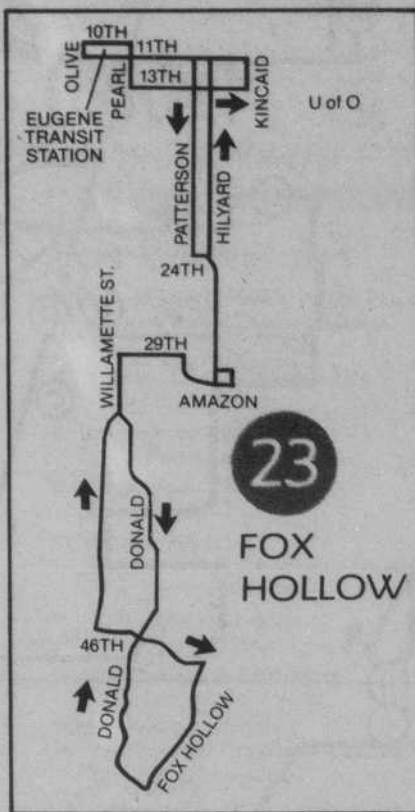

#23 FOX HOLLOW Monday thru Friday		Sign changes to #23 EUGENE MALL									
LEAVE 10th & Willamette BROWN	13th & Kincaid U of O	30th & Hilyard	40th & Donald	Fox Hollow & Donald	46th & Willamette	29th & Willamette	ARRIVE 30th & Alder	LEAVE 30th & Alder	13th & Kincaid	ARRIVE Eugene Transit Station	
L	—	6:18	6:26	6:34	6:37	6:41	6:43	6:45	6:52	7:00	
L	6:35	6:40	6:48	6:56	7:04	7:07	7:13	7:15	7:22	7:30	
L	7:05	7:10	7:18	7:26	7:34	7:37	7:41	7:43	7:52	8:00	
L	7:35	7:40	7:48	7:56	8:04	8:07	8:11	8:13	8:22	8:30	
L	8:05	8:10	8:18	8:26	8:34	8:37	8:41	8:43	8:52	9:00	
L	8:35	8:40	8:48	8:56	9:04	9:07	9:11	9:13	9:22	9:30	
L	9:05	9:10	9:18	9:26	9:34	9:37	9:41	9:43	9:52	10:00	
L	9:35	9:40	9:48	9:56	10:04	10:07	10:11	10:13	10:22	10:30	
L	10:05	10:10	10:18	10:26	10:34	10:37	10:41	10:43	10:52	11:00	
L	10:35	10:40	10:48	10:56	11:04	11:07	11:11	11:13	11:22	11:30	
L	11:05	11:10	11:18	11:26	11:34	11:37	11:41	11:43	11:52	12:00	
L	11:35	11:40	11:48	11:56	12:04	12:07	12:11	12:13	12:22	12:30	
L	12:05	12:10	12:18	12:26	12:34	12:37	12:41	12:43	12:52	1:00	
L	12:35	12:40	12:48	12:56	1:04	1:07	1:11	1:13	1:22	1:30	
L	1:05	1:10	1:18	1:26	1:34	1:37	1:41	1:43	1:52	2:00	
L	1:35	1:40	1:48	1:56	2:04	2:07	2:11	2:13	2:22	2:30	
L	2:05	2:10	2:18	2:26	2:34	2:37	2:41	2:43	2:52	3:00	
L	2:35	2:40	2:48	2:56	3:04	3:07	3:11	3:13	3:22	3:30	
L	3:05	3:10	3:18	3:26	3:34	3:37	3:41	3:43	3:52	4:00	
L	3:35	3:40	3:48	3:56	4:04	4:07	4:11	4:13	4:22	4:30	
L	4:05	4:10	4:18	4:26	4:34	4:37	4:41	4:43	4:52	5:00	
L	4:35	4:40	4:48	4:56	5:04	5:07	5:11	5:13	5:22	5:30	
L	5:05	5:10	5:18	5:26	5:34	5:37	5:41	5:43	5:52	6:00	
L	5:35	5:40	5:48	5:56	6:04	6:07	6:11	6:13	6:22	6:30	
L	6:20	6:25	6:33	6:41	6:49	6:52	6:56	6:58	7:07	7:15	
L	7:20	7:25	7:33	7:41	7:49	7:52	7:56	7:58	8:07	8:15	
L	8:20	8:25	8:33	8:41	8:49	8:52	8:56	8:58	9:07	9:15	
L	9:20	9:25	9:33	9:41	9:49	9:52	9:56	9:58	10:07	10:15	
L	10:20	10:25	10:33	10:41	10:49	10:52	10:56	—	—	—	

#25 AMAZON Monday thru Friday		Sign changes to #25 EUGENE MALL					
LEAVE 10th & Willamette BROWN	29th & Willamette	30th & Hilyard	W Amazon & Martin	30th & Hilyard	29th & Willamette	ARRIVE Eugene Transit Station	
L	5:50	5:58	6:00	6:07	6:15	6:30	
L	6:20	6:28	6:30	6:37	6:45	7:00	
L	6:50	6:58	7:00	7:07	7:15	7:30	
L	7:20	7:28	7:30	7:37	7:45	8:00	
L	7:50	7:58	8:00	8:07	8:15	8:30	
L	8:20	8:28	8:30	8:37	8:45	9:00	
L	8:50	8:58	9:00	9:07	9:15	9:30	
L	9:20	9:28	9:30	9:37	9:45	10:00	
L	9:50	9:58	10:00	10:07	10:15	10:30	
L	10:20	10:28	10:30	10:37	10:45	11:00	
L	10:50	10:58	11:00	11:07	11:15	11:30	
L	11:20	11:28	11:30	11:37	11:45	12:00	
L	11:50	11:58	12:00	12:07	12:15	12:30	
L	12:20	12:28	12:30	12:37	12:45	1:00	
L	12:50	12:58	1:00	1:07	1:15	1:30	
L	1:20	1:28	1:30	1:37	1:45	2:00	
L	1:50	1:58	2:00	2:07	2:15	2:30	
L	2:20	2:28	2:30	2:37	2:45	3:00	
L	2:50	2:58	3:00	3:07	3:15	3:30	
L	3:20	3:28	3:30	3:37	3:45	4:00	
L	3:50	3:58	4:00	4:07	4:15	4:30	
L	4:20	4:28	4:30	4:37	4:45	5:00	
L	4:50	4:58	5:00	5:07	5:15	5:30	
L	5:20	5:28	5:30	5:37	5:45	6:00	
L	5:50	5:58	6:00	6:07	6:15	6:30	
L	6:20	6:28	6:30	6:37	6:45	7:00	
L	6:50	6:58	7:00	7:07	7:15	7:30	
L	7:20	7:28	7:30	7:37	7:45	8:00	
L	7:50	7:58	8:00	8:07	8:15	8:30	
L	8:20	8:28	8:30	8:37	8:45	9:00	
L	8:50	8:58	9:00	9:07	9:15	9:30	
L	9:20	9:28	9:30	9:37	9:45	10:00	
L	9:50	9:58	10:00	10:07	10:15	10:30	
L	10:20	10:28	10:30	10:37	10:45	11:00	

*On these trips only, the bus will layover 18 minutes at 30th and Hilyard.

#23 FOX HOLLOW Saturday		Sign changes to #23 EUGENE MALL									
LEAVE 10th & Willamette BROWN	13th & Kincaid U of O	30th & Hilyard	40th & Donald	Fox Hollow & Donald	46th & Willamette	29th & Willamette	ARRIVE 30th & Alder	LEAVE 30th & Alder	13th & Kincaid	ARRIVE Eugene Transit Station	
L	—	6:33	6:41	6:49	6:52	6:56	6:58	7:00	7:07	7:15	
L	7:20	7:25	7:33	7:41	7:49	7:52	7:56	7:58	8:07	8:15	
L	8:20	8:25	8:33	8:41	8:49	8:52	8:56	8:58	9:07	9:15	
L	9:20	9:25	9:33	9:41	9:49	9:52	9:56	9:58	10:07	10:15	
L	10:20	10:25	10:33	10:41	10:49	10:52	10:56	11:00	11:07	11:15	
L	11:20	11:25	11:33	11:41	11:49	11:52	11:56	11:58	12:07	12:15	
L	12:20	12:25	12:33	12:41	12:49	12:52	12:56	1:00	1:07	1:15	
L	1:20	1:25	1:33	1:41	1:49	1:52	1:56	1:58	2:07	2:15	
L	2:20	2:25	2:33	2:41	2:49	2:52	2:56	2:58	3:07	3:15	
L	3:20	3:25	3:33	3:41	3:49	3:52	3:56	3:58	4:07	4:15	
L	4:20	4:25	4:33	4:41	4:49	4:52	4:56	4:58	5:07	5:15	
L	5:20	5:25	5:33	5:41	5:49	5:52	5:56	5:58	6:07	6:15	
L	6:20	6:25	6:33	6:41	6:49	6:52	6:56	6:58	7:07	7:15	
L	7:20	7:25	7:33	7:41	7:49	7:52	7:56	7:58	8:07	8:15	
L	8:20	8:25	8:33	8:41	8:49	8:52	8:56	—	—	—