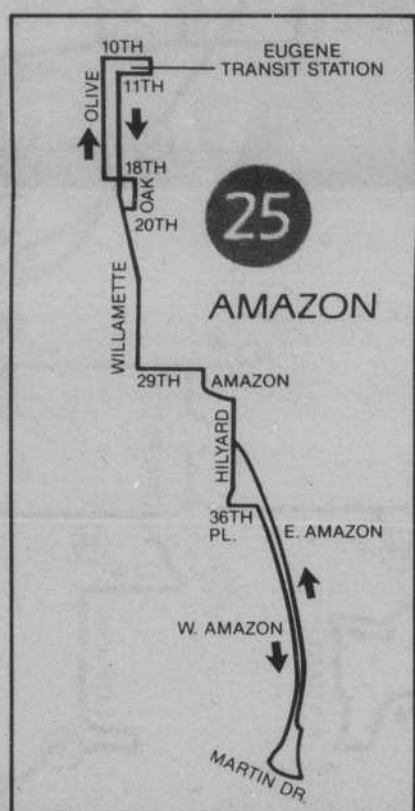

#25 AMAZON Saturday		Sign changes to #25 EUGENE MALL					
LEAVE 10th & Willamette BROWN	29th & Willamette	30th & Hilyard	W Amazon & Martin	30th & Hilyard	29th & Willamette	ARRIVE Eugene Transit Station	
L	7:20	7:28	7:30	7:37	7:45	8:00	
L	8:20	8:28	8:30	8:37	8:45	9:00	
L	9:20	9:28	9:30	9:37	9:45	10:00	
L	10:20	10:28	10:30	10:37	10:45	11:00	
L	11:20	11:28	11:30	11:37	11:45	12:00	
L	12:20	12:28	12:30	12:37	12:45	1:00	
L	1:20	1:28	1:30	1:37	1:45	2:00	
L	2:20	2:28	2:30	2:37	2:45	3:00	
L	3:20	3:28	3:30	3:37	3:45	4:00	
L	4:20	4:28	4:30	4:37	4:45	5:00	
L	5:20	5:28	5:30	5:37	5:45	6:00	
L	6:20	6:28	6:30	6:37	6:45	7:00	
L	7:20	7:28	7:30	7:37	7:45	8:00	
L	8:20	8:28	8:30	8:37	8:45	9:00	

*On these trips only, the bus will layover 18 minutes at 30th and Hilyard.

#23 FOX HOLLOW Sunday		Sign changes to #23 EUGENE MALL									
LEAVE 10th & Willamette BROWN	13th & Kincaid U of O	30th & Hilyard	40th & Donald	Fox Hollow & Donald	46th & Willamette	29th & Willamette	ARRIVE 30th & Alder	LEAVE 30th & Alder	13th & Kincaid	ARRIVE Eugene Transit Station	
L	—	7:33	7:41	7:49	7:52	7:56	7:58	8:00	8:07	8:15	
L	8:20	8:25	8:33	8:41	8:49	8:52	8:56	8:58	9:07	9:15	
L	9:20	9:25	9:33	9:41	9:49	9:52	9:56	9:58	10:07	10:15	
L	10:20	10:25	10:33	10:41	10:49	10:52	10:56	10:58	11:07	11:15	
L	11:20	11:25	11:33	11:41	11:49	11:52	11:56	11:58	12:00	12:07	
L	12:20	12:25	12:33	12:41	12:49	12:52	12:56	12:58	1:00	1:07	
L	1:20	1:25	1:33	1:41	1:49	1:52	1:56	1:58	2:00	2:07	
L	2:20	2:25	2:33	2:41	2:49	2:52	2:56	2:58	3:00	3:07	
L	3:20	3:25	3:33	3:41	3:49	3:52	3:56	3:58	4:00	4:07	
L	4:20	4:25	4:33	4:41	4:49	4:52	4:56	4:58	5:00	5:07	
L	5:20	5:25	5:33	5:41	5:49	5:52	5:56	5:58	6:00	6:07	
L	6:20	6:25	6:33	6:41	6:49	6:52	6:56	—	—	—	

Riders from the Fox Hollow and Amazon area traveling to L.C.C. can make a direct transfer to #20 30th AVENUE SHUTTLE at 30th & Alder.

#29 U of O Mon. thru Fri.		Sign changes to #29 EUGENE MALL					
LEAVE 10th & Willamette BROWN	13th & Kincaid U of O	13th & Agate	18th & Harris	13th & Kincaid U of O	ARRIVE Eugene Transit Station		
L	7:20	7:25	7:30	7:33	7:39	7:45	
L	7:50	7:55	8:00	8:03	8:09	8:15	
L	8:20	8:25	8:30	8:33	8:39	8:45	
L	8:50	8:55	9:00	9:03	9:09	9:15	
L	9:20	9:25	9:30	9:33	9:39	9:45	
L	9:50	9:55	10:00	10:03	10:09	10:15	
L	10:20	10:25	10:30	10:33	10:39	10:45	
L	10:50	10:55	11:00	11:03	11:09	11:15	
L	11:20	11:25	11:30	11:33	11:39	11:45	
L	11:50	11:55	12:00	12:03	12:09	12:15	
L	12:20	12:25	12:30	12:33	12:39	12:45	
L	12:50	12:55	1:00	1:03	1:09	1:15	
L	1:20	1:25	1:30	1:33	1:39	1:45	
L	1:50	1:55	2:00	2:03	2:09	2:15	
L	2:20	2:25	2:30	2:33	2:39	2:45	
L	2:50	2:55	3:00	3:03	3:09	3:15	
L	3:20	3:25	3:30	3:33	3:39	3:45	
L	3:50	3:55	4:00	4:03	4:09	4:15	
L