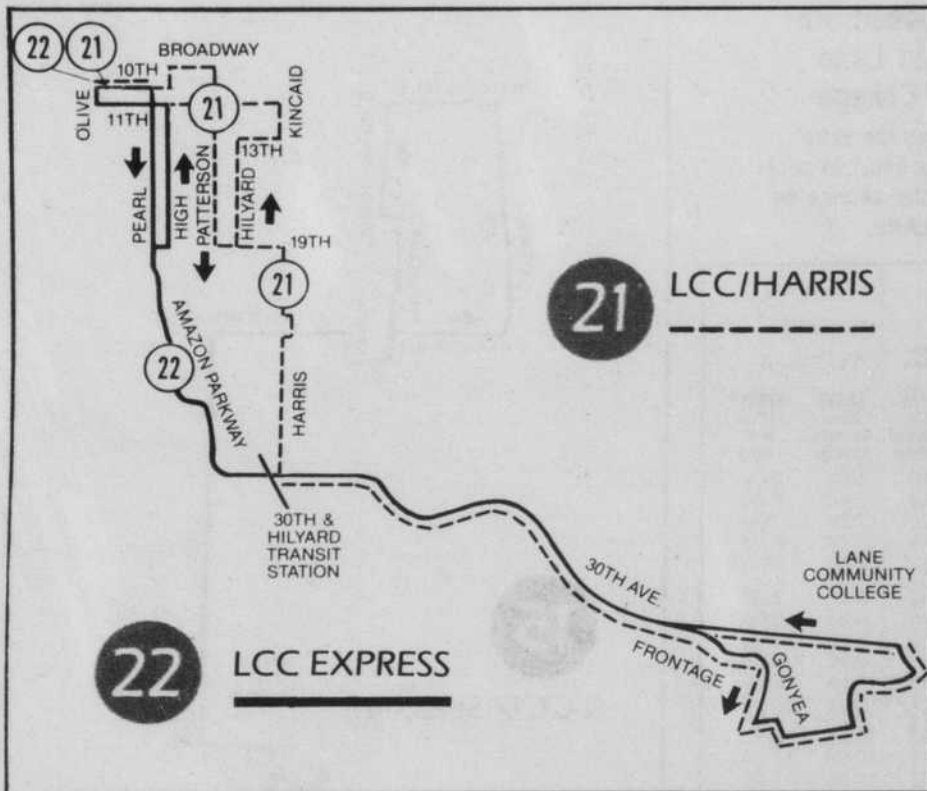

LANE COMMUNITY COLLEGE

20 30TH AVE. SHUTTLE 21 LCC/HARRIS & 22 LCC EXPRESS

There is bus service to LCC every 15 minutes from the Eugene Transit Station at 10th & Oak. In addition, a special shuttle bus leaves from the 30th & Hilyard Transit Station, making transfer connections from other buses very easy!

Students can buy a three month pass (good for one term). It's subsidized by the LCC student government and available at the LTD Customer Service Center at 10th & Willamette.

See page 9 for the Springfield to LCC service.

#20 30TH AVENUE SHUTTLE Monday thru Friday

LEAVE 30th & Alder	ARRIVE Lane Commy College	LEAVE Lane Commy College	ARRIVE 30th & Alder
7:17	7:25	7:06	7:15
7:47	7:55	8:06	8:15
8:17	8:25	8:36	8:45
8:47	8:55	9:06	9:15
9:17	9:25	9:36	9:45
9:47	9:55	10:06	10:15
10:17	10:25	10:36	10:45
10:47	10:55	11:06	11:15
11:17	11:25	11:36	11:45
11:47	11:55	12:06	12:15
12:17	12:25	12:36	12:45
12:47	12:55	1:06	1:15
1:17	1:25	1:36	1:45
1:47	1:55	2:06	2:15
2:17	2:25	2:36	2:45
2:47	2:55	3:06	3:15
3:17	3:25	3:36	3:45
3:47	3:55	4:06	4:15
4:17	4:25	4:36	4:45
4:47	4:55	5:06	5:15
5:17	5:25	—	—

This route travels from 30th Ave. & Hilyard to L.C.C. and back only. It does not run during holidays and school vacations.

From L.C.C., riders travelling to the Amazon & Fox Hollow areas can take the #20 30th Avenue Shuttle to 30th & Hilyard and then transfer to the #23 Fox Hollow or #25 Amazon buses.

#21 LCC/HARRIS Monday thru Friday

#21 LCC/HARRIS					Sign changes to #21 EUGENE MALL				
LEAVE 10th & Oak BROWN	13th & Patterson	19th & Harris	30th & Harris	ARRIVE Lane Commy College	LEAVE Lane Commy College	30th & Harris	19th & Harris	13th & Kincaid	ARRIVE Eugene Transit Station
L —	—	—	—	—	—	6:13	6:17	6:22	6:30
L —	—	—	—	—	—	6:43	6:47	6:52	7:00
L 6:35	6:39	6:42	6:47	6:55	7:05	7:13	7:17	7:22	7:30
L 7:05	7:09	7:12	7:17	7:25	7:35	7:43	7:47	7:52	8:00
L 7:35	7:39	7:42	7:47	7:55	8:05	8:13	8:17	8:22	8:30
L 8:05	8:09	8:12	8:17	8:25	8:35	8:43	8:47	8:52	9:00
L 8:35	8:39	8:42	8:47	8:55	9:05	9:13	9:17	9:22	9:30
L 9:05	9:09	9:12	9:17	9:25	9:35	9:43	9:47	9:52	10:00
L 9:35	9:39	9:42	9:47	9:55	10:05	10:13	10:17	10:22	10:30
L 10:05	10:09	10:12	10:17	10:25	10:35	10:43	10:47	10:52	11:00
L 10:35	10:39	10:42	10:47	10:55	11:05	11:13	11:17	11:22	11:30
L 11:05	11:09	11:12	11:17	11:25	11:35	11:43	11:47	11:52	12:00
L 11:35	11:39	11:42	11:47	11:55	12:05	12:13	12:17	12:22	12:30
L 12:05	12:09	12:12	12:17	12:25	12:35	12:43	12:47	12:52	1:00
L 12:35	12:39	12:42	12:47	12:55	1:05	1:13	1:17	1:22	1:30
L 1:05	1:09	1:12	1:17	1:25	1:35	1:43	1:47	1:52	2:00
L 1:35	1:39	1:42	1:47	1:55	2:05	2:13	2:17	2:22	2:30
L 2:05	2:09	2:12	2:17	2:25	2:35	2:43	2:47	2:52	3:00
L 2:35	2:39	2:42	2:47	2:55	3:05	3:13	3:17	3:22	3:30
L 3:05	3:09	3:12	3:17	3:25	3:35	3:43	3:47	3:52	4:00
L 3:35	3:39	3:42	3:47	3:55	4:05	4:13	4:17	4:22	4:30
L 4:05	4:09	4:12	4:17	4:25	4:35	4:43	4:47	4:52	5:00
L 4:35	4:39	4:42	4:47	4:55	5:05	5:13	5:17	5:22	5:30
L 5:05	5:09	5:12	5:17	5:25	5:35	5:43	5:47	5:52	6:00
L 5:20	5:24	5:27	5:01	5:40	5:50	5:58	6:02	6:07	6:15
L 5:50	5:54	5:57	6:01	6:10	6:20	6:28	6:32	6:37	6:45
L 6:20	6:24	6:27	6:31	6:40	6:50	6:58	7:02	7:07	7:15
L 7:20	7:24	7:27	7:31	7:40	7:50	7:58	8:02	8:07	8:15
L 8:20	8:24	8:27	8:31	8:40	8:50	8:58	9:02	9:07	9:15
L 9:20	9:24	9:27	9:31	9:40	9:50	9:58	10:02	10:07	10:15
L 10:20	10:24	10:27	10:31 G	—	—	—	—	—	—

There is no service on #21 LCC/HARRIS on Saturdays and Sundays.

#22 LCC EXPRESS Monday thru Friday

Sign changes to #22 EUGENE MALL