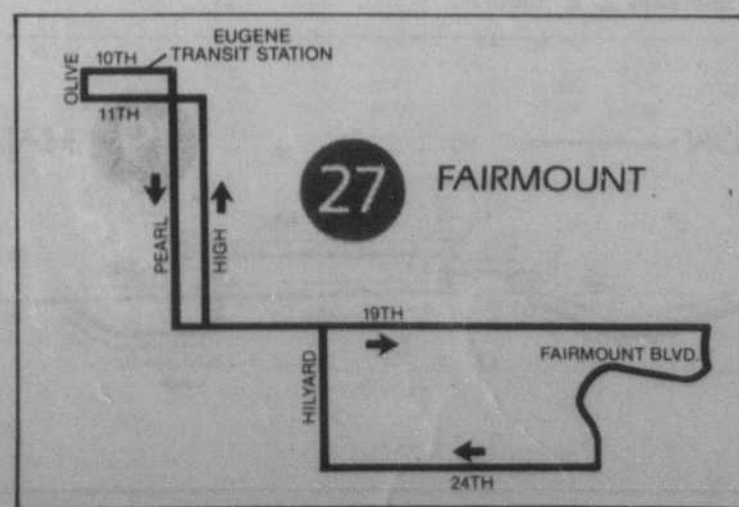

## 27 FAIRMOUNT

### #27 FAIRMOUNT Saturday

Sign changes to #27 EUGENE MALL

LEAVE 10th & Willamette BROWN	19th & Pearl	19th & Harris	19th & Fairmount	24th & Agate	24th & Hilyard	19th & High	ARRIVE Eugene Transit Station
7:50	7:53	7:56	8:00	8:03	8:05	8:08	8:15
8:50	8:53	8:56	9:00	9:03	9:05	9:08	9:15
9:50	9:53	9:56	10:00	10:03	10:05	10:08	10:15
10:50	10:53	10:56	11:00	11:03	11:05	11:08	11:15
11:50	11:53	11:56	12:00	12:03	12:05	12:08	12:15
12:50	12:53	12:56	1:00	1:03	1:05	1:08	1:15
1:50	1:53	1:56	2:00	2:03	2:05	2:08	2:15
2:50	2:53	2:56	3:00	3:03	3:05	3:08	3:15
3:50	3:53	3:56	4:00	4:03	4:05	4:08	4:15
4:50	4:53	4:56	5:00	5:03	5:05	5:08	5:15
5:50	5:53	5:56	6:00	6:03	6:05	6:08	6:15
6:50	6:53	6:56	7:00	7:03	7:05	7:08	7:15

### #27 FAIRMOUNT Monday thru Friday

Sign changes to #27 EUGENE MALL

LEAVE 10th & Willamette BROWN	19th & Pearl	19th & Harris	19th & Fairmount	24th & Agate	24th & Hilyard	19th & High	ARRIVE Eugene Transit Station
6:20	6:23	6:26	6:30	6:33	6:35	6:38	6:45
6:50	6:53	6:56	7:00	7:03	7:05	7:08	7:15
7:20	7:23	7:26	7:30	7:33	7:35	7:38	7:45
7:50	7:53	7:56	8:00	8:03	8:05	8:08	8:15
8:20	8:23	8:26	8:30	8:33	8:35	8:38	8:45
8:50	8:53	8:56	9:00	9:03	9:05	9:08	9:15
9:50	9:53	9:56	10:00	10:03	10:05	10:08	10:15
10:50	10:53	10:56	11:00	11:03	11:05	11:08	11:15
11:50	11:53	11:56	12:00	12:03	12:05	12:08	12:15
12:50	12:53	12:56	1:00	1:03	1:05	1:08	1:15
1:50	1:53	1:56	2:00	2:03	2:05	2:08	2:15
2:50	2:53	2:56	3:00	3:03	3:05	3:08	3:15
3:20	3:23	3:26	3:30	3:33	3:35	3:38	3:45
3:50	3:53	3:56	4:00	4:03	4:05	4:08	4:15
4:20	4:23	4:26	4:30	4:33	4:35	4:38	4:45
4:50	4:53	4:56	5:00	5:03	5:05	5:08	5:15
5:20	5:23	5:26	5:30	5:33	5:35	5:38	5:45
5:50	5:53	5:56	6:00	6:03	6:05	6:08	6:15
6:50	6:53	6:56	7:00	7:03	7:05	7:08	7:15
7:50	7:53	7:56	8:00	8:03	8:05	8:08	8:15
8:50	8:53	8:56	9:00	9:03	9:05	9:08	9:15
9:50	9:53	9:56	10:00	10:03	10:05	10:08	10:15