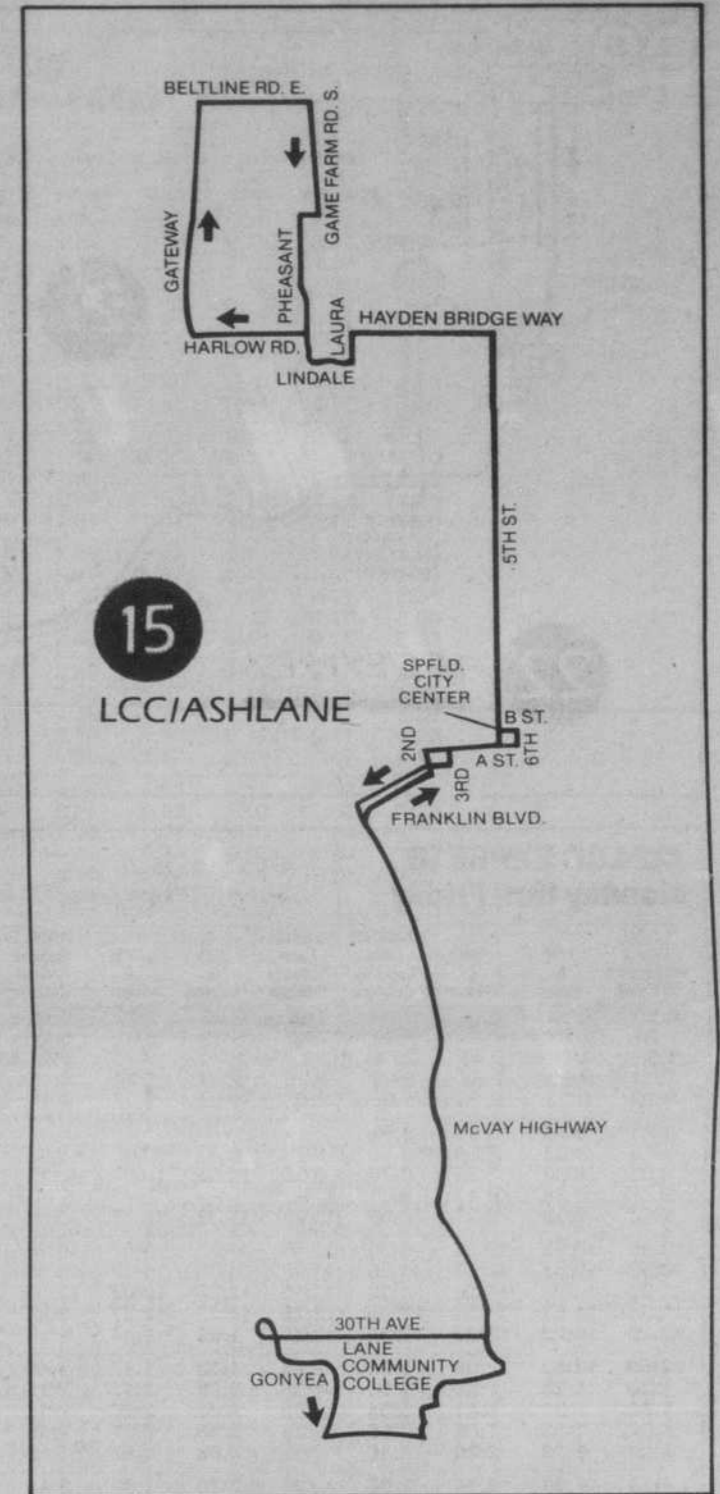

15 LCC/ASHLANE & 19 MAIN ST./54TH ST.

University of Oregon students who live in Springfield can travel directly to the U of O on the #19 MAIN ST./54TH bus. Lane Community College students can take the #15 or #15A LCC buses for a quick trip to their school. The bus drops students off right on campus, saving the time and hassle of driving and parking.

#19 MAIN STREET/54th ST. Monday thru Friday													Sign changes to #19 EUGENE MALL via U of O	
LEAVE 10th & Willamette BLUE	13th & Kincaid U of O	Frnkln & Walnut	ARRIVE 5th & N 'B' Spfd	LEAVE 5th & N 'B' Spfd	21st & Main	42nd & Main	54th & Main	42nd & Main	21st & Main	ARRIVE 5th & N 'B' Spfd	LEAVE 5th & N 'B' Spfd	Frnkln & Walnut	13th & Kincaid U of O	ARRIVE Eugene Transit Station
AM	---	---	---	---	---	---	6:56	6:59	7:03	7:08	7:12	7:18	7:23	7:30
	7:35	---	---	---	---	---	7:26	7:29	7:33	7:38	7:42	7:48	7:53	8:00
	8:05	---	---	---	---	---	7:56	7:59	8:03	8:08	8:12	8:18	8:23	8:30
	8:35	---	---	---	---	---	8:26	8:29	8:33	8:38	8:42	8:48	8:53	9:00
	9:05	---	---	---	---	---	8:56	8:59	9:03	9:08	9:12	9:18	9:23	9:30
	9:25	---	---	---	---	---	9:26	9:29	9:33	9:38	9:42	9:48	9:53	10:00
PM	2:35	2:40	2:43	2:51	2:55	3:00	3:04	3:09	---	---	---	---	---	3:30
	3:05	3:10	3:13	3:21	3:25	3:30	3:34	3:39	---	---	---	---	---	4:00
	3:35	3:40	3:43	3:51	3:55	4:00	4:04	4:09	---	---	---	---	---	4:30
	4:05	4:10	4:13	4:21	4:25	4:30	4:34	4:39	---	---	---	---	---	5:00
	4:35	4:40	4:43	4:51	4:55	5:00	5:04	5:09	---	---	---	---	---	5:30
	5:05	5:10	5:13	5:21	5:25	5:30	5:34	5:39	G	---	---	---	---	---
	5:35	5:40	5:43	5:51	5:55	6:00	6:04	6:09	G	---	---	---	---	---