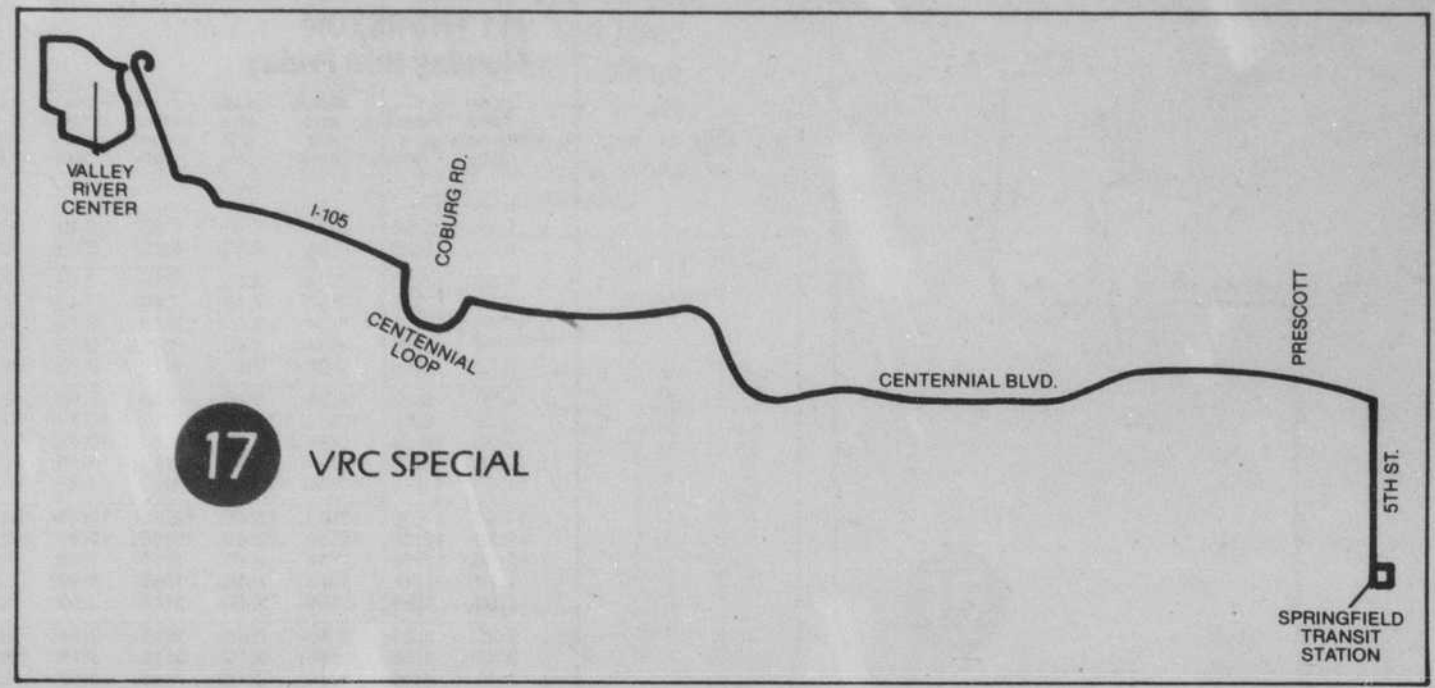

13 CENTENNIAL 17 VRC SPECIAL &

A new route travels directly to Valley River Center from Springfield every Saturday, taking only 15 minutes to get there. Check the #17 VRC timetable for your traveling information. Now it's even easier to shop by bus!

#17 VRC SPECIAL Saturday only				Sign changes to #17 Springfield City Center			
LEAVE 5th & N'B' Spfd	Centnnl & Prescott	Centnnl & Cent Lp	ARRIVE Mr K's Valley Rvr Center	LEAVE Mr K's Valley Rvr Center	Centnnl & Cent Lp	Centnnl & Prescott	ARRIVE 5th & N'B' Spfd
L 10:30	10:34	10:37	10:45	10:08	10:12	10:17	10:25
L 11:30	11:34	11:37	11:45	11:08	11:12	11:17	11:25
L 12:30	12:34	12:37	12:45	12:08	12:12	12:17	12:25
L 1:30	1:34	1:37	1:45	1:08	1:12	1:17	1:25
L 2:30	2:34	2:37	2:45	2:08	2:12	2:17	2:25
L 3:30	3:34	3:37	3:45	3:08	3:12	3:17	3:25
L 4:30	4:34	4:37	4:45	4:08	4:12	4:17	4:25
L 5:30	5:34	5:37	5:45	5:08	5:12	5:17	5:25

#13 CENTENNIAL Saturday									Sign changes to #13 EUGENE MALL		
LEAVE 10th & Willamette BLUE	Centnnl & Cent. Loop	Centnnl & Prescott	20th & Olympic Spfld Mall	28th & Main	20th & Olympic Spfld Mall	Centnnl & Prescott	Centnnl & Cent. Loop	ARRIVE Eugene Transit Station			
7:20	7:24	7:29	7:38	7:44	7:52	7:59	8:04	8:15			
8:20	8:24	8:29	8:38	8:44	8:52	8:59	9:04	9:15			
9:20	9:24	9:29	9:38	9:44	9:52	9:59	10:04	10:15			
10:20	10:24	10:29	10:38	10:44	10:52	10:59	11:04	11:15			
11:20	11:24	11:29	11:38	11:44	11:52	11:59	12:04	12:15			
12:20	12:24	12:29	12:38	12:44	12:52	12:59	1:04	1:15			
1:20	1:24	1:29	1:38	1:44	1:52	1:59	2:04	2:15			
2:20	2:24	2:29	2:38	2:44	2:52	2:59	3:04	3:15			
3:20	3:24	3:29	3:38	3:44	3:52	3:59	4:04	4:15			
4:20	4:24	4:29	4:38	4:44	4:52	4:59	5:04	5:15			
5:20	5:24	5:29	5:38	5:44	5:52	5:59	6:04	6:15			
6:20	6:24	6:29	6:38	6:44	6:52	6:59	7:04	7:15			
7:20	7:24	7:29	7:38	7:44	7:52	7:59	8:04	8:15			
8:20	8:24	8:29	8:38	8:44	8:50 G	—	—	—			

#13 CENTENNIAL Sunday									Sign changes to #13 EUGENE MALL		
LEAVE 10th & Willamette BLUE	Centnnl & Cent. Loop	Centnnl & Prescott	20th & Olympic Spfld Mall	28th & Main	20th & Olympic Spfld Mall	Centnnl & Prescott	Centnnl & Cent. Loop	ARRIVE Eugene Transit Station			
—	—	—	7:38	7:44	7:52	7:59	8:04	8:15			
8:20	8:24	8:29	8:38	8:44	8:52	8:59	9:04	9:15			
9:20	9:24	9:29	9:38	9:44	9:52	9:59	10:04	10:15			
10:20	10:24	10:29	10:38	10:44	10:52	10:59	11:04	11:15			
11:20	11:24	11:29	11:38	11:44	11:52	11:59	12:04	12:15			
12:20	12:24	12:29	12:38	12:44	12:52	12:59	1:04	1:15			
1:20	1:24	1:29	1:38	1:44	1:52	1:59	2:04	2:15			
2:20	2:24	2:29	2:38	2:44	2:52	2:59	3:04	3:15			
3:20	3:24	3:29	3:38	3:44	3:52	3:59	4:04	4:15			
4:20	4:24	4:29	4:38	4:44	4:52	4:59	5:04	5:15			
5:20	5:24	5:29	5:38	5:44	5:52	5:59	6:04	6:15			
6:20	6:24	6:29	6:38	6:44	6:50 G	—	—	—