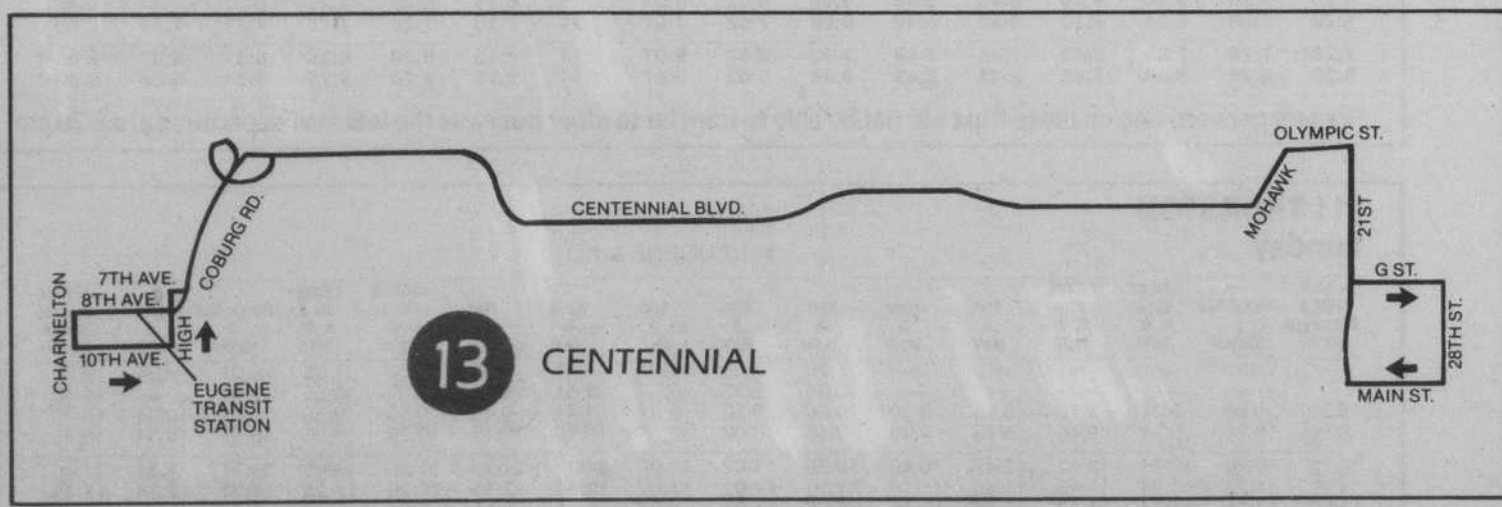

13 CENTENNIAL 17 VRC SPECIAL &

A new route travels directly to Valley River Center from Springfield every Saturday, taking only 15 minutes to get there. Check the #17 VRC timetable for your traveling information. Now it's even easier to shop by bus!

#17 VRC SPECIAL Saturday only				Sign changes to #17 Springfield City Center			
LEAVE 5th & N'B' Spfd	Centnnl & Prescott	Centnnl & Cent Lp	ARRIVE Mr K's Valley Rvr Center	LEAVE Mr K's Valley Rvr Center	Centnnl & Cent Lp	Centnnl & Prescott	ARRIVE 5th & N'B' Spfd
L 10:30	10:34	10:37	10:45	10:08	10:12	10:17	10:25
L 11:30	11:34	11:37	11:45	11:08	11:12	11:17	11:25
L 12:30	12:34	12:37	12:45	12:08	12:12	12:17	12:25
L 1:30	1:34	1:37	1:45	1:08	1:12	1:17	1:25
L 2:30	2:34	2:37	2:45	2:08	2:12	2:17	2:25
L 3:30	3:34	3:37	3:45	3:08	3:12	3:17	3:25
L 4:30	4:34	4:37	4:45	4:08	4:12	4:17	4:25
L 5:30	5:34	5:37	5:45	5:08	5:12	5:17	5:25

#13 CENTENNIAL Saturday									Sign changes to #13 EUGENE MALL		
LEAVE 10th & Willamette BLUE	Centnnl & Cent. Loop	Centnnl & Prescott	20th & Olympic Spfld Mall	28th & Main	20th & Olympic Spfld Mall	Centnnl & Prescott	Centnnl & Cent. Loop	ARRIVE Eugene Transit Station			
7:20	7:24	7:29	7:38	7:44	7:52	7:59	8:04	8:15			
8:20	8:24	8:29	8:38	8:44	8:52	8:59	9:04	9:15			
9:20	9:24	9:29	9:38	9:44	9:52	9:59	10:04	10:15			
10:20	10:24	10:29	10:38	10:44	10:52	10:59	11:04	11:15			
11:20	11:24	11:29	11:38	11:44	11:52	11:59	12:04	12:15			
12:20	12:24	12:29	12:38	12:44	12:52	12:59	1:04	1:15			
1:20	1:24	1:29	1:38	1:44	1:52	1:59	2:04	2:15			
2:20	2:24	2:29	2:38	2:44	2:52	2:59	3:04	3:15			
3:20	3:24	3:29	3:38	3:44	3:52	3:59	4:04	4:15			
4:20	4:24	4:29	4:38	4:44	4:52	4:59	5:04	5:15			
5:20	5:24	5:29	5:38	5:44	5:52	5:59	6:04	6:15			
6:20	6:24	6:29	6:38	6:44	6:52	6:59	7:04	7:15			
7:20	7:24	7:29	7:38	7:44	7:52	7:59	8:04	8:15			
8:20	8:24	8:29	8:38	8:44	8:50 G	—	—	—			

#13 CENTENNIAL Sunday									Sign changes to #13 EUGENE MALL		
LEAVE 10th & Willamette BLUE	Centnnl & Cent. Loop	Centnnl & Prescott	20th & Olympic Spfld Mall	28th & Main	20th & Olympic Spfld Mall	Centnnl & Prescott	Centnnl & Cent. Loop	ARRIVE Eugene Transit Station			
—	—	—	7:38	7:44	7:52	7:59	8:04	8:15			
8:20	8:24	8:29	8:38	8:44	8:52	8:59	9:04	9:15			
9:20	9:24	9:29	9:38	9:44	9:52	9:59	10:04	10:15			
10:20	10:24	10:29	10:38	10:44	10:52	10:59	11:04	11:15			
11:20	11:24	11:29	11:38	11:44	11:52	11:59	12:04	12:15			
12:20	12:24	12:29	12:38	12:44	12:52	12:59	1:04	1:15			
1:20	1:24	1:29	1:38	1:44	1:52	1:59	2:04	2:15			
2:20	2:24	2:29	2:38	2:44	2:52	2:59	3:04	3:15			
3:20	3:24	3:29	3:38	3:44	3:52	3:59	4:04	4:15			
4:20	4:24	4:29	4:38	4:44	4:52	4:59	5:04	5:15			
5:20	5:24	5:29	5:38	5:44	5:52	5:59	6:04	6:15			
6:20	6:24	6:29	6:38	6:44	6:50 G	—	—	—