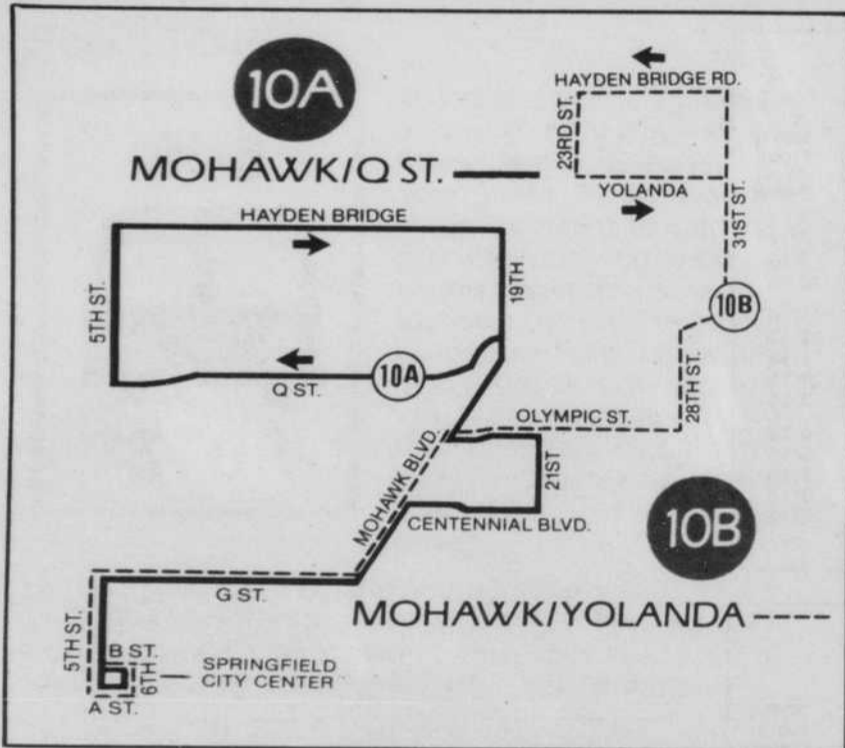

10A MOHAWK/Q ST. & 10B MOHAWK/YOLANDA

#10B MOHAWK/YOLANDA Monday thru Friday

Sign changes to
#10B SPFLD.
CITY CENTER

LEAVE 5th & N 'B' Spfld	20th & Olympic Spfld Mall	28th & Marcola	23rd & Hayden Br	28th & Marcola	20th & Olympic Spfld Mall	ARRIVE 5th & N 'B' Spfld
7:08	6:16	6:19	6:23	6:28	6:30	6:38
8:08	7:16	7:19	7:23	7:28	7:30	7:38
9:08	8:16	8:19	8:23	8:28	8:30	8:38
10:08	9:16	9:19	9:23	9:28	9:30	9:38
11:08	10:16	10:19	10:23	10:28	10:30	10:38
12:08	11:16	11:19	11:23	11:28	11:30	11:38
1:08	12:16	12:19	12:23	12:28	12:30	12:38
2:08	1:16	1:19	1:23	1:28	1:30	1:38
3:08	2:16	2:19	2:23	2:28	2:30	2:38
4:08	3:16	3:19	3:23	3:28	3:30	3:38
5:08	4:16	4:19	4:23	4:28	4:30	4:38
6:08	5:16	5:19	5:23	5:28	5:30	5:38
6:08	6:16	6:19	6:23	6:28	6:30	G —

#10B MOHAWK/YOLANDA does not run on
Saturday or Sunday.

#10A MOHAWK/Q ST. Monday thru Friday

Sign changes to
#10A SPFLD.
CITY CENTER

LEAVE 5th & N 'B' Spfld	20th & Olympic Spfld Mall	5th & 'O' St	19th & Hayden Br	20th & Olympic Spfld Mall	ARRIVE 5th & N 'B' Spfld
L —	6:46	6:49	6:55	7:00	7:08
L 7:38	7:46	7:49	7:55	8:00	8:08
L 8:38	8:46	8:49	8:55	9:00	9:08
L 9:38	9:46	9:49	9:55	10:00	10:08
L 10:38	10:46	10:49	10:55	11:00	11:08
L 11:38	11:46	11:49	11:55	12:00	12:08
L 12:38	12:46	12:49	12:55	1:00	1:08
L 1:38	1:46	1:49	1:55	2:00	2:08
L 2:38	2:46	2:49	2:55	3:00	3:08
L 3:38	3:46	3:49	3:55	4:00	4:08
L 4:38	4:46	4:49	4:55	5:00	5:08
L 5:38	5:46	5:49	5:55	6:00	6:08
L 6:38	6:46	6:49	6:55	7:00	7:08
L 7:38	7:46	7:49	7:55	8:00	8:08
L 8:38	8:46	8:49	8:55	G —	—

5th and N 'B' to Springfield Mall

For your convenience, this timetable contains only the timepoints between 5th and N 'B' to the Springfield Mall (20th and Olympic) on the #10A and #10B Routes. For information on the other parts of the #10A and #10B Routes, check the appropriate timetables.