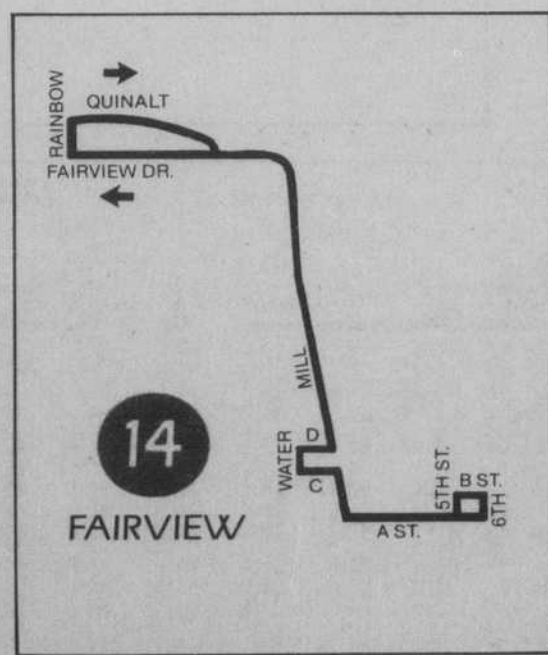

#14 FAIRVIEW Sunday

LEAVE 5th & N'B' Spfd	Mill & Centnnl	Rainbow & Fairview	Mill & Centnnl	ARRIVE 5th & N'B' Spfd
L 11:13	11:18	11:25	11:27	11:34
L 12:13	12:18	12:25	12:27	12:34
L 1:13	1:18	1:25	1:27	1:34
L 2:13	2:18	2:25	2:27	2:34
L 3:13	3:18	3:25	3:27	3:34
L 4:13	4:18	4:25	4:27	4:34
L 5:13	5:18	5:25	5:27	5:34

On Sunday, these buses do not travel to "C" and Water Streets since Willamalane Senior Center is not open.

Light figures are A.M. Dark figures are P.M. L = Lift equipped bus. G = Garage. ↑N