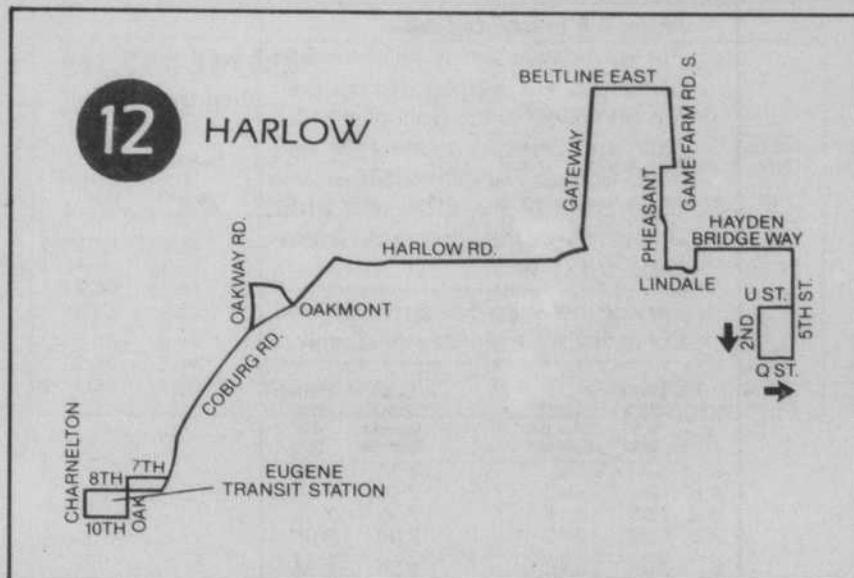

SPRINGFIELD

12 HARLOW & 14 FAIRVIEW &

Over 1,300 bus riders travel through the Springfield Transit Station every weekday!

#12 HARLOW Saturday

Sign changes to #12 EUGENE MALL

LEAVE 10th & Willamette BLUE	Oakway Mall	Harlow & Gateway	Pheasant & Lindale Ashlane	5th & 'Q' St	Pheasant & Lindale Ashlane	Harlow & Gateway	Oakway Mall	ARRIVE Eugene Transit Station
L 7:20	7:25	7:31	7:40	7:46	7:51	7:58	8:05	8:15
L 8:20	8:25	8:31	8:40	8:46	8:51	8:58	9:05	9:15
L 9:20	9:25	9:31	9:40	9:46	9:51	9:58	10:05	10:15
L 10:20	10:25	10:31	10:40	10:46	10:51	10:58	11:05	11:15
L 11:20	11:25	11:31	11:40	11:46	11:51	11:58	12:05	12:15
L 12:20	12:25	12:31	12:40	12:46	12:51	12:58	1:05	1:15
L 1:20	1:25	1:31	1:40	1:46	1:51	1:58	2:05	2:15
L 2:20	2:25	2:31	2:40	2:46	2:51	2:58	3:05	3:15
L 3:20	3:25	3:31	3:40	3:46	3:51	3:58	4:05	4:15
L 4:20	4:25	4:31	4:40	4:46	4:51	4:58	5:05	5:15
L 5:20	5:25	5:31	5:40	5:46	5:51	5:58	6:05	6:15
L 6:20	6:25	6:31	6:40	6:46	6:51	6:58	7:05	7:15
L 7:20	7:25	7:31	7:40	7:46	7:51	7:58	8:05	8:15
L 8:20	8:25	8:31	8:40 G	—	—	—	—	—