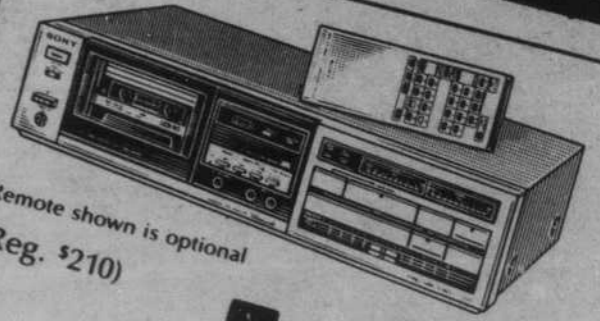

**14750**

(Reg. \$180)

**SONY**

- STR-VX250 Direct Access Receiver**
- Direct Access/quartz tuning
  - 8 AM or FM random station presets
  - 20 watts per channel

**Panasonic**

- CT 9023 19" Color T.V.**
- 94 channel cable capability
  - Electronic push button tuning

Reg. \$450.00  
**NOW ONLY**

**357.**

while they last

Remote shown is optional  
(Reg. \$210)

**SONY**

**184.**

- TC-FX44 Dolby C Cassette Deck**
- Automatic Music Sensor and auto play
  - Feather-touch full-logic control
  - Dolby B and C noise reduction