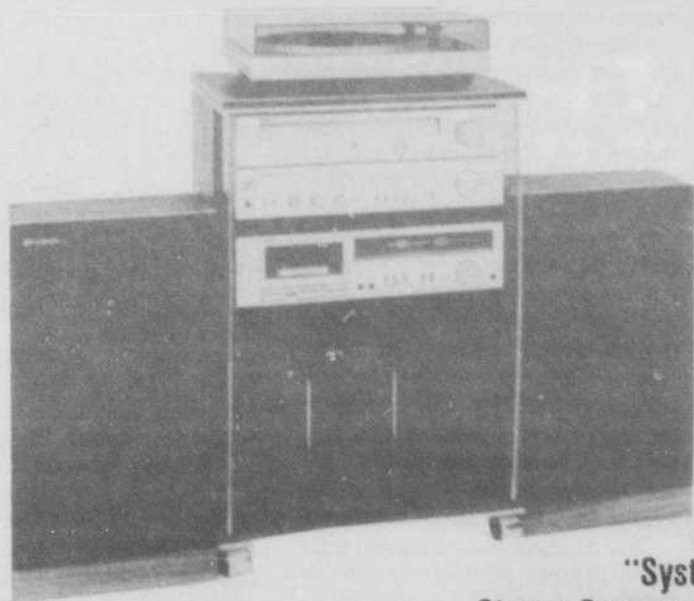

Midterm Specials

Reg. \$6.50 **NOW \$3.99**

Reg. \$10.49 **NOW \$5.99**

Reg. \$6.50 **NOW \$3.99**

Reg. \$7.95 **NOW \$4.99**

Sharp
"System 3000"
Stereo Component System
Reg. \$539.95 **NOW \$479**

AM/FM/ stereo amplifier features 15 watts RMS per channel power output. Expanded dial scale with flywheel turning and 5-LED signal meter in tuner. Belt-drive automatic return turntable with magnetic cartridge. Two-way 6" speaker systems. Audio rack moves easily on casters; has two shelves, side glass and record storage. Silvertone finish with simulated walnut-grained vinyl on wood product. Accessories include: RCA cables with FM T-mode antenna. 19.3" x 10" x 11.8" deep. Wt. 85.2 lbs.

RT10
Front Loading
Stereo Cassette Deck
Reg. \$149.95 **NOW \$99**

Metal tape capability. Dolby noise reduction system. Bias and equalizer selectors. Electronically controlled DC motor. Full auto stop. Soft eject cassette door. Digital tape counter. Pause control. UL Listed. Size 15 1/2 x 4 1/2 x 8 1/2. Ctn./Unit Wt: 1/9 lbs.