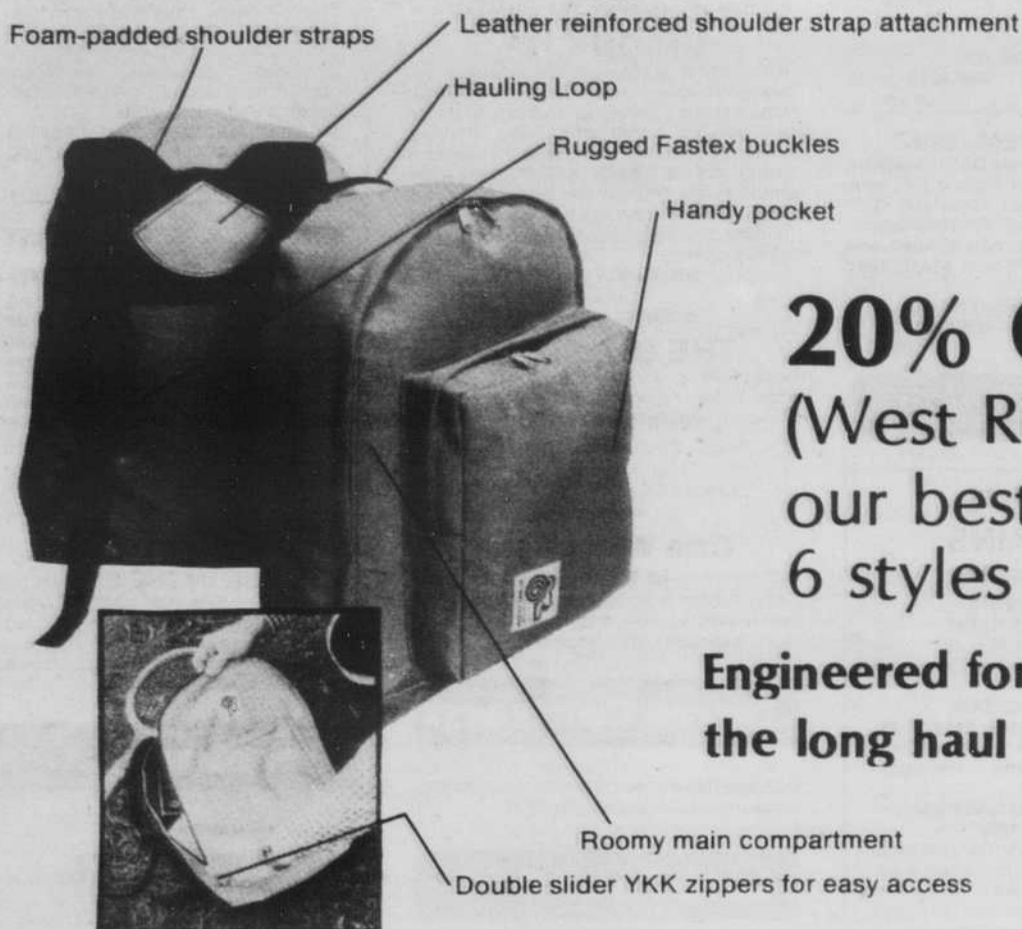

# All West Ridge Back Packs

**20% Off**  
(West Ridge,  
our best pack)  
6 styles

**Engineered for  
the long haul**

Available in 8 oz. pack cloth and Cordura nylon  
in a variety of colors.

**\$2.00 Off**