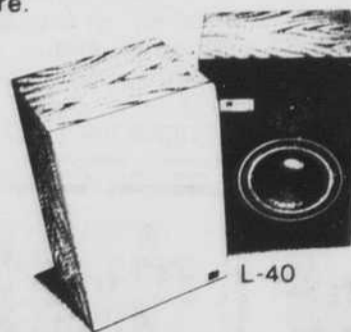

JBL R55 This speaker is from JBL's Radiance line. It's the least expensive system that JBL manufactures. It's a two-way system enclosed in a walnut-vinyl cabinet.

Reg. \$149 ea.

\$89

Each

JBL 19 JBL took their 4301 compact professional broadcast monitor — a big favorite of radio stations — and dressed it up for home use. It's acoustically identical to the 4301 except that it comes in a hand-finished walnut veneer enclosure.

Reg. 199.00 ea.

\$129

Each

JBL L40 Similar to the L-19 except that it has a larger bass driver and a larger enclosure.

Reg. \$249 ea.

\$179

Each

***** WATCH FOR OUR VIDEO GRAND OPENING COMING SOON *****