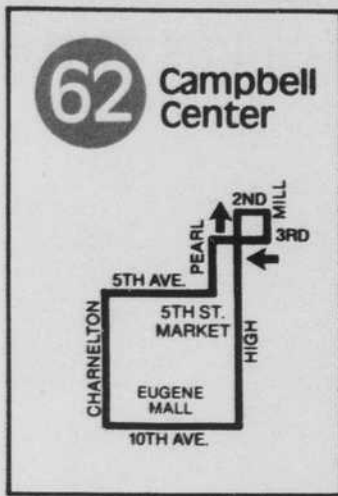

60 VRC/Cal Young 62 Campbell Center Marist

#62 CAMPBELL CENTER Mon. thru Fri.

LEAVE 10th & Willamette SEC. A	2nd & High Camp. Ctr.	ARRIVE 10th & Willamette SEC. A
6:00	6:07	6:15**
7:00	7:07	7:15**
L 7:30	7:37	7:45**
L 8:00	8:07	8:15**
L 8:30	8:37	8:45**
9:00	9:07	9:15**
L 9:30	9:37	9:45**
L 10:00	10:07	10:15**
L 10:30	10:37	10:45**
11:00	11:07	11:15**
L 11:30	11:37	11:45**
L 12:00	12:07	12:15**
L 12:30	12:37	12:45**
1:00	1:07	1:15**
L 1:30	1:37	1:45**
2:00	2:07	2:15**
L 2:30	2:37	2:45**
L 3:00	3:07	3:15**
L 3:30	3:37	3:45**
L 4:00	4:07	4:15**
L 4:30	4:37	4:45**
L 5:00	5:07	5:15**
L 5:30	5:37	5:45**
L 6:00	6:07	6:15**
L 6:30	6:37	6:45** G
7:00	7:07	7:15***
8:00	8:07	8:15***
9:00	9:07	9:15***
10:00	10:07	10:15***

*These buses arrive in Section C and continue on #51 SANTA CLARA Route.
 **These buses continue on #30 BERTELSEN Route.
 ***These buses arrive in Section B and continue on #25 AMAZON Route.

#62 CAMPBELL CENTER Saturday

*Special departure time. These buses continue on #11 THURSTON Route.

#60 VRC-CAL YOUNG Sunday

Sign changes to #60 EUGENE MALL

LEAVE 10th & Willamette Valley Rvr SEC. C	Mr. K's Center	Minda & Norkenzie	Cal Young & Willknie	Willknie & Bogart	Cal Young & Willknie	Minda & Norkenzie	Mr. K's Valley Rvr Center	LEAVE Mr. K's Valley Rvr Center	ARRIVE 10th & Willamette SEC. A
L 8:20	8:30	8:38	8:42	8:45	8:50	8:54	9:02	9:03	9:15
L 9:20	9:30	9:38	9:42	9:45	9:50	9:54	10:02	10:03	10:15
L 10:20	10:30	10:38	10:42	10:45	10:50	10:54	11:02	11:03	11:15
L 11:20	11:30	11:38	11:42	11:45	11:50	11:54	12:02	12:03	12:15
L 12:20	12:30	12:38	12:42	12:45	12:50	12:54	1:02	1:03	1:15
L 1:20	1:30	1:38	1:42	1:45	1:50	1:54	2:02	2:03	2:15
L 2:20	2:30	2:38	2:42	2:45	2:50	2:54	3:02	3:03	3:15
L 3:20	3:30	3:38	3:42	3:45	3:50	3:54	4:02	4:03	4:15
L 4:20	4:30	4:38	4:42	4:45	4:50	4:54	5:02	5:03	5:15
L 5:20	5:30	5:38	5:42	5:45	5:50	5:54	6:02	6:03	6:15
L 6:20	6:30	6:38	6:42	6:45 G	--	--	--	--	--