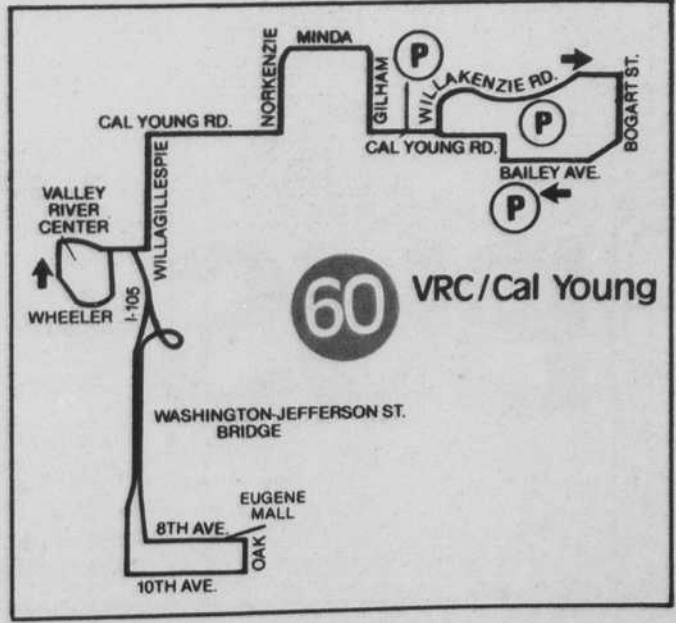

#60 VRC-CAL YOUNG Saturday

Sign changes to #60 EUGENE MALL

LEAVE 10th & Willamette Valley Rvr SEC. C	Mr. K's Center	Minda & Norkenzie	Cal Young & Willknie	Willknie & Bogart	Cal Young & Willknie	Minda & Norkenzie	Mr. K's Valley Rvr Center	LEAVE Mr. K's Valley Rvr Center	ARRIVE 10th & Willamette SEC. A
L 7:20	7:30	7:38	7:42	7:45	7:50	7:54	8:02	8:03	8:15
L 8:20	8:30	8:38	8:42	8:45	8:50	8:54	9:02	9:03	9:15
L 9:20	9:30	9:38	9:42	9:45	9:50	9:54	10:02	10:03	10:15
L 10:20	10:30	10:38	10:42	10:45	10:50	10:54	11:02	11:03	11:15
L 11:20	11:30	11:38	11:42	11:45	11:50	11:54	12:02	12:03	12:15
L 12:20	12:30	12:38	12:42	12:45	12:50	12:54	1:02	1:03	1:15
L 1:20	1:30	1:38	1:42	1:45	1:50	1:54	2:02	2:03	2:15
L 2:20	2:30	2:38	2:42	2:45	2:50	2:54	3:02	3:03	3:15
L 3:20	3:30	3:38	3:42	3:45	3:50	3:54	4:02	4:03	4:15
L 4:20	4:30	4:38	4:42	4:45	4:50	4:54	5:02	5:03	5:15
L 5:20	5:30	5:38	5:42	5:45	5:50	5:54	6:02	6:03	6:15
L 6:20	6:30	6:38	6:42	6:45	6:50	6:54	7:02	7:03	7:15
L 7:20	7:30	7:38	7:42	7:45	7:50	7:54	8:02	8:03	8:15
L 8:20	8:30	8:38	8:42	8:45	8:50	8:54	9:02	9:03	9:15
L 9:20	9:30	9:38	9:42	9:45	9:50	9:54	10:02	10:03	10:15
L 10:20	10:30	10:38	10:42	10:45 G	--	--	--	--	--

*Special departure time. These buses continue on #11 THURSTON Route.

#60 VRC-CAL YOUNG Sunday

Sign changes to #60 EUGENE MALL

LEAVE 10th & Willamette Valley Rvr SEC. C	Mr. K's Center	Minda & Norkenzie	Cal Young & Willknie	Willknie & Bogart	Cal Young & Willknie	Minda & Norkenzie	Mr. K's Valley Rvr Center	LEAVE Mr. K's Valley Rvr Center	ARRIVE 10th & Willamette SEC. A
L 8:20	8:30	8:38	8:42	8:45	8:50	8:54	9:02	9:03	9:15
L 9:20	9:30	9:38	9:42	9:45	9:50	9:54	10:02	10:03	10:15
L 10:20	10:30	10:38	10:42	10:45	10:50	10:54	11:02	11:03	11:15
L 11:20	11:30	11:38	11:42	11:45	11:50	11:54	12:02	12:03	12:15
L 12:20	12:30	12:38	12:42	12:45	12:50	12:54	1:02	1:03	1:15
L 1:20	1:30	1:38	1:42	1:45	1:50	1:54	2:02	2:03	2:15
L 2:20	2:30	2:38	2:42	2:45	2:50	2:54	3:02	3:03	3:15
L 3:20	3:30	3:38	3:42	3:45	3:50	3:54	4:02	4:03	4:15
L 4:20	4:30	4:38	4:42	4:45	4:50	4:54	5:02	5:03	5:15
L 5:20	5:30	5:38	5:42	5:45	5:50	5:54	6:02	6:03	6:15
L 6:20	6:30	6:38	6:42	6:45 G	--	--	--	--	--

*Special departure time. These buses continue on #11 THURSTON Route.