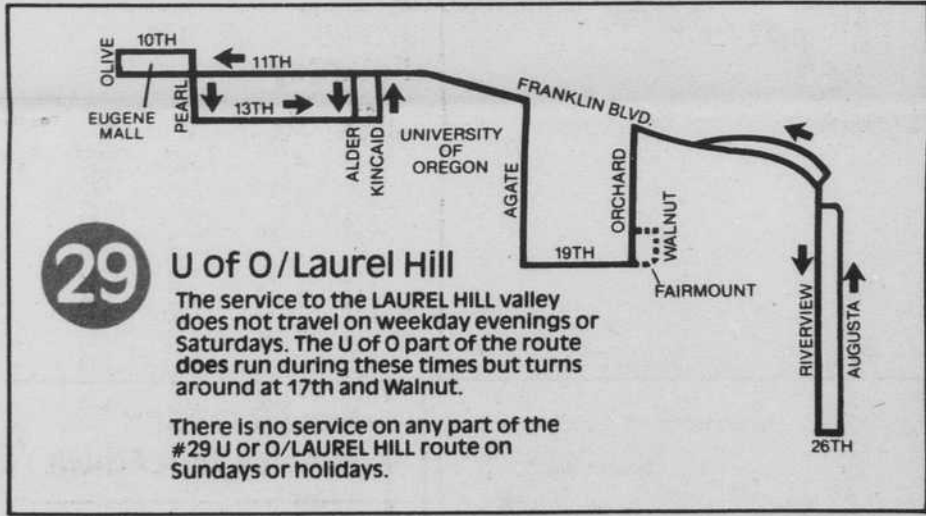

29 29A U of O/Laurel Hill

*Did you know:
that LTD has maintained one of the
highest safety records in the nation,
and that the accident record has been
reduced by 60% in three years!*

#29A U of O
Mon. thru Fri. Eve. Sign changes to #29 U of O EUGENE MALL

*These buses continue on the #21A HARRIS Route.
**These buses arrive in Section B and continue on #40 ROYAL AVENUE Route.

These buses continue on the #22 EXPRESS Route, except where noted.
*This trip only, the bus arrives in Section C and continues on the #12 HARLOW ROAD Route.
**This trip only, the bus arrives in Section E and continues on the #21 LCC/HARRIS Route.
During school vacations and holidays, these trips arrive in Section A and continue on the #29 U of O/LAUREL HILL Route.
There is no service in the Laurel Hill Valley on weekday evenings or Saturdays. The U of O/downtown part of the route DOES run during these times. There is no service on any part of the #29 U of O/LAUREL HILL Route on Sundays or holidays.