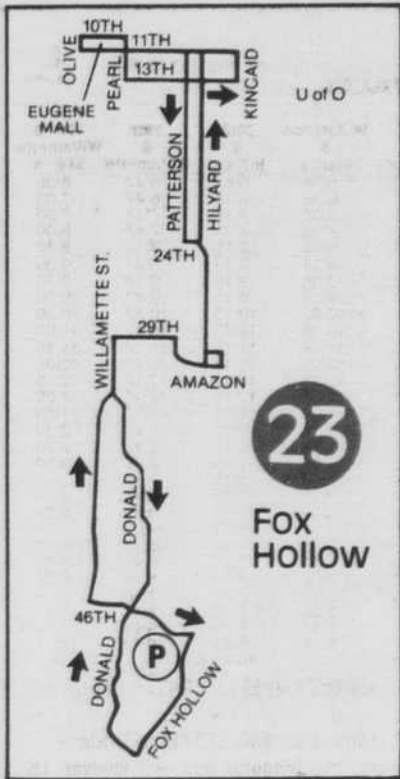

29 29A U of O/Laurel Hill

*Did you know:
that LTD has maintained one of the
highest safety records in the nation,
and that the accident record has been
reduced by 60% in three years!*

#29A U of O
Mon. thru Fri. Eve. Sign changes to #29 U of O EUGENE MALL

	LEAVE 10th & Willamette SEC. A	13th & Kincaid U of O	19th & Orchard	13th & Kincaid U of O	ARRIVE 10th & Willamette SEC. C	
PM	6:50	6:55	7:00	7:08	7:15	PM G
L	7:50	7:55	8:00	8:08	8:15	
L	8:50	8:55	9:00	9:08	9:15	
PM L	9:50	9:55	10:00	10:08	10:15	PM

These buses continue on the #60 VRC/CAL YOUNG Route.

#29 U of O/LAUREL HILL
Monday thru Friday Sign changes to #29 U of O EUGENE MALL

	LEAVE 10th & Willamette SEC. A	13th & Kincaid U of O	19th & Orchard	ARRIVE 24th & Augusta	LEAVE 24th & Augusta	19th & Orchard	13th & Kincaid U of O	ARRIVE 10th & Willamette SEC. E
L	6:20	6:25	6:30	6:38	6:53	6:29	6:38	6:45
L	6:50	6:55	7:00	7:08	7:23	6:59	7:08	7:15
L	7:20	7:25	7:30	7:38	7:53	7:29	7:38	7:45
L	7:50	7:55	8:00	8:08	8:23	8:29	8:38	8:45
L	8:20	8:25	8:30	8:38	8:53	8:59	9:08	9:15
L	8:50	8:55	9:00	9:08	9:23	9:29	9:38	9:45
L	9:20	9:25	9:30	9:38	9:53	9:59	10:08	10:15
L	9:50	9:55	10:00	10:08	10:23	10:29	10:38	10:45
L	10:20	10:25	10:30	10:38	10:53	10:59	11:08	11:15
L	10:50	10:55	11:00	11:08	11:23	11:29	11:38	11:45
L	11:20	11:25	11:30	11:38	11:53	11:59	12:08	12:15
L	11:50	11:55	12:00	12:08	12:23	12:29	12:38	12:45
L	12:20	12:25	12:30	12:38	12:53	12:59	1:08	1:15
L	12:50	12:55	1:00	1:08	1:23	1:29	1:38	1:45
L	1:20	1:25	1:30	1:38	1:53	1:59	2:08	2:15
L	1:50	1:55	2:00	2:08	2:23	2:29	2:38	2:45
L	2:20	2:25	2:30	2:38	2:53	2:59	3:08	3:15
L	2:50	2:55	3:00	3:08	3:23	3:29	3:38	3:45
L	3:20	3:25	3:30	3:38	3:53	3:59	4:08	4:15
L	3:50	3:55	4:00	4:08	4:23	4:29	4:38	4:45
L	4:20	4:25	4:30	4:38	4:53	4:59	5:08	5:15
L	4:50	4:55	5:00	5:08	5:23	5:29	5:38	5:45**
L	5:20	5:25	5:30	5:38	5:53	5:59	6:08	6:15**
L	5:50	5:55	6:00	6:08	6:23	6:29	6:38	6:45G