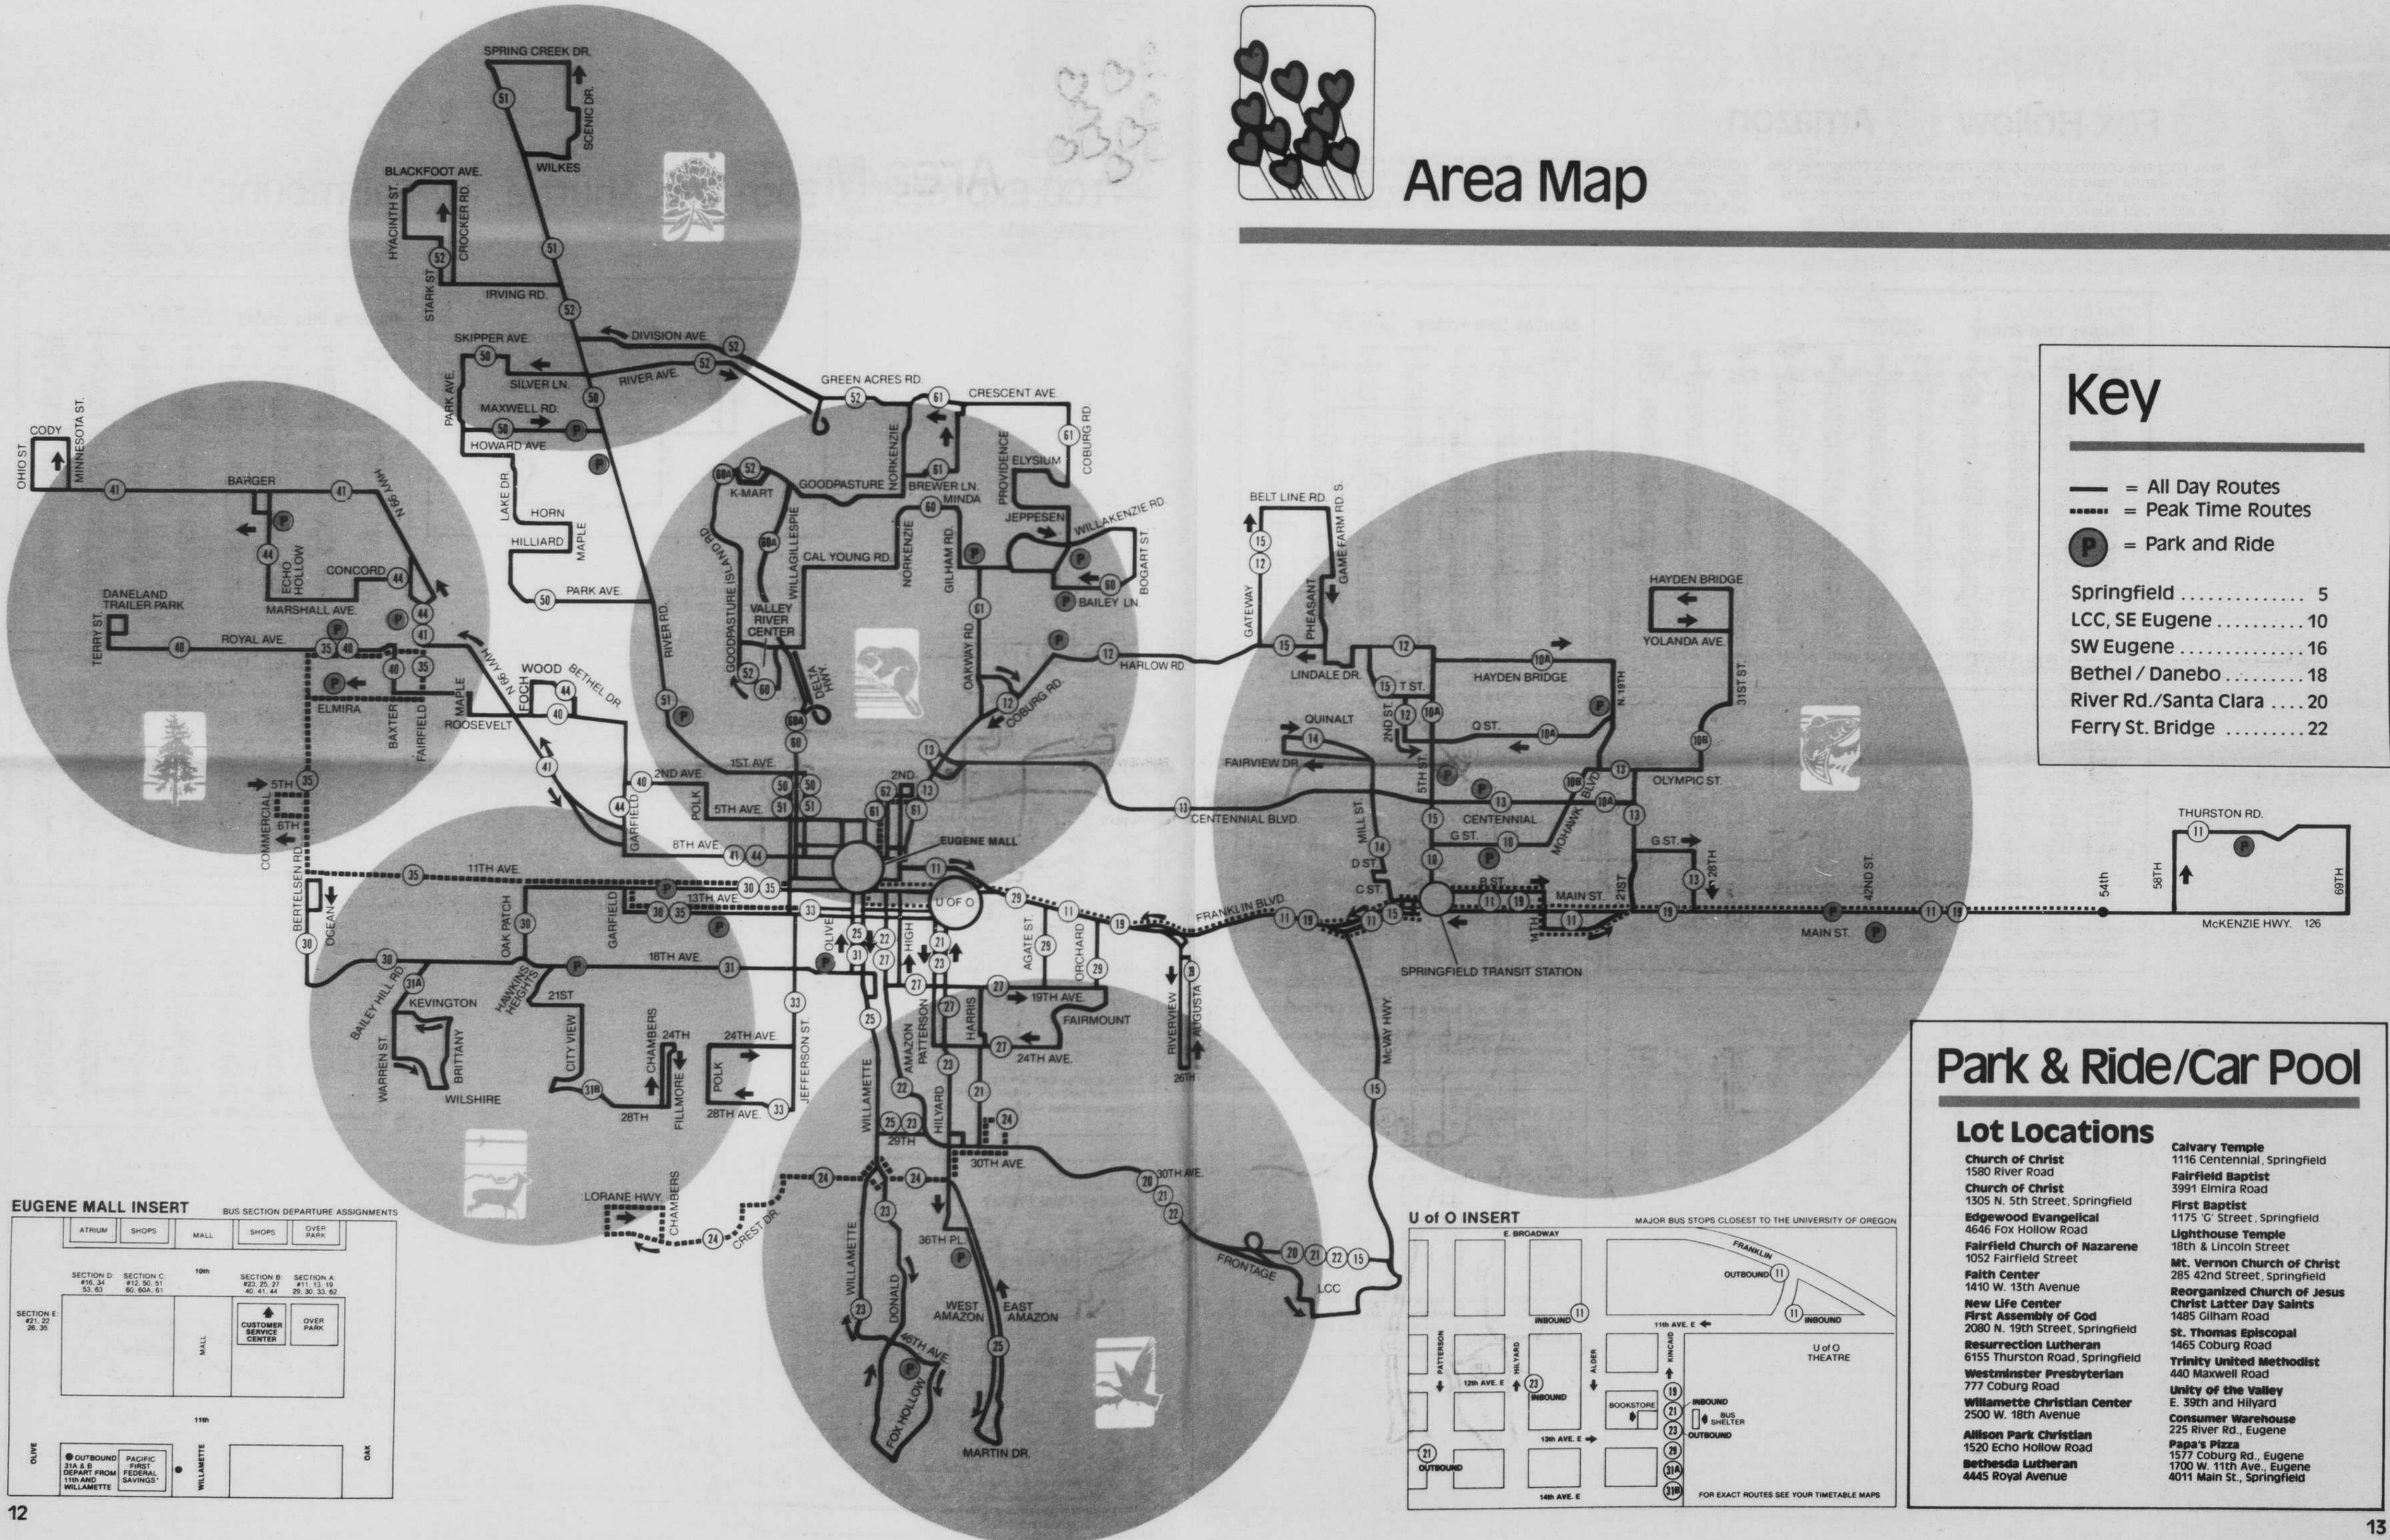

Area Map

Key

- = All Day Routes
- = Peak Time Routes
- = Park and Ride

Springfield 5
 LCC, SE Eugene 10
 SW Eugene 16
 Bethel / Danebo 18
 River Rd./Santa Clara 20
 Ferry St. Bridge 22

EUGENE MALL INSERT

BUS SECTION DEPARTURE ASSIGNMENTS

SECTION D: #16, 34, 53, 63	SECTION C: #12, 50, 51, 60, 60A, 61	SECTION B: #23, 27, 41, 13, 19, 29, 30, 33, 62	SECTION A: #11, 13, 19, 29, 30, 33, 62
-------------------------------	--	---	---

OLIVE

- OUTBOUND 31A & B DEPART FROM 11th AND WILLAMETTE
- PACIFIC FIRST FEDERAL SAVINGS*

WILLAMETTE

OAK

U of O INSERT

MAJOR BUS STOPS CLOSEST TO THE UNIVERSITY OF OREGON

FOR EXACT ROUTES SEE YOUR TIMETABLE MAPS

Park & Ride/Car Pool

Lot Locations

Church of Christ 1580 River Road Church of Christ 1305 N. 5th Street, Springfield Edgewood Evangelical 4646 Fox Hollow Road Fairfield Church of Nazarene 1052 Fairfield Street Faith Center 1410 W. 13th Avenue New Life Center First Assembly of God 2080 N. 19th Street, Springfield Resurrection Lutheran 6155 Thurston Road, Springfield Westminster Presbyterian 777 Coburg Road Willamette Christian Center 2500 W. 18th Avenue Allison Park Christian 1520 Echo Hollow Road Bethesda Lutheran 4445 Royal Avenue	Calvary Temple 1116 Centennial, Springfield Fairfield Baptist 3991 Elmira Road First Baptist 1175 G Street, Springfield Lighthouse Temple 18th & Lincoln Street Mt. Vernon Church of Christ 285 42nd Street, Springfield Reorganized Church of Jesus Christ Latter Day Saints 1485 Gilham Road St. Thomas Episcopal 1465 Coburg Road Trinity United Methodist 440 Maxwell Road Unity of the Valley E. 39th and Hilyard Consumer Warehouse 225 River Rd., Eugene Papa's Pizza 1577 Coburg Rd., Eugene Bethesda Lutheran 4011 Main St., Springfield
--	--