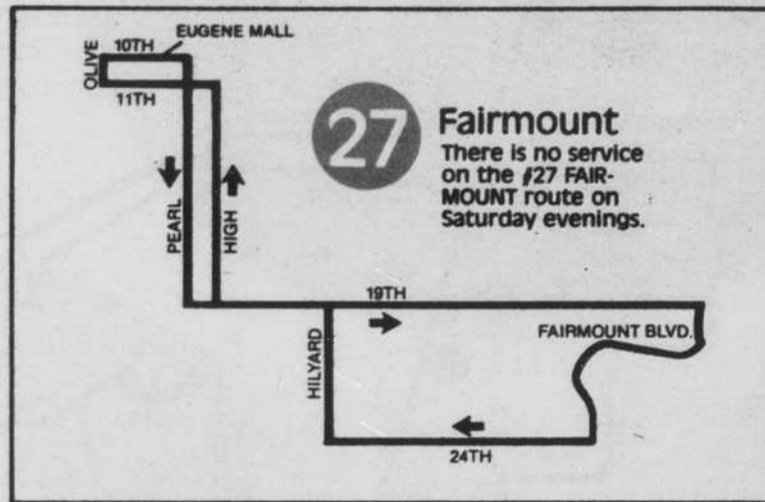

22 LCC Express 20 30th Ave. Shuttle 27 Fairmount

See #29 U of O/LAUREL HILL on page 15 for additional service to the 19th & Agate area.

#27 FAIRMOUNT Monday thru Friday

Sign changes to #27
EUGENE MALL

LEAVE 10th & Willamette SEC. B	19th & Pearl	19th & Harris	19th & Fairmount	24th & Agate	24th & Hilyard	19th & High	ARRIVE 10th & Willamette SEC. B
6:20	6:23	6:26	6:30	6:33	6:35	6:38	6:45
6:50	6:53	6:56	7:00	7:03	7:05	7:08	7:15
7:20	7:23	7:26	7:30	7:33	7:35	7:38	7:45
7:50	7:53	7:56	8:00	8:03	8:05	8:08	8:15
8:20	8:23	8:26	8:30	8:33	8:35	8:38	8:45
8:50	8:53	8:56	9:00	9:03	9:05	9:08	9:15
9:50	9:53	9:56	10:00	10:03	10:05	10:08	10:15
10:50	10:53	10:56	11:00	11:03	11:05	11:08	11:15
11:50	11:53	11:56	12:00	12:03	12:05	12:08	12:15
12:50	12:53	12:56	1:00	1:03	1:05	1:08	1:15
1:50	1:53	1:56	2:00	2:03	2:05	2:08	2:15
2:50	2:53	2:56	3:00	3:03	3:05	3:08	3:15
3:20	3:23	3:26	3:30	3:33	3:35	3:38	3:45
3:50	3:53	3:56	4:00	4:03	4:05	4:08	4:15
4:20	4:23	4:26	4:30	4:33	4:35	4:38	4:45
4:50	4:53	4:56	5:00	5:03	5:05	5:08	5:15
5:20	5:23	5:26	5:30	5:33	5:35	5:38	5:45
5:50	5:53	5:56	6:00	6:03	6:05	6:08	6:15
6:50	6:53	6:56	7:00	7:03	7:05	7:08	7:15
7:50	7:53	7:56	8:00	8:03	8:05	8:08	8:15
8:50	8:53	8:56	9:00	9:03	9:05	9:08	9:15
9:50	9:53	9:56	10:00	10:03	10:05	10:08	10:15

These buses continue on #40 ROYAL AVENUE Route.

#27 FAIRMOUNT Saturday

Sign changes to #27
EUGENE MALL

LEAVE 10th & Willamette SEC. B	19th & Pearl	19th & Harris	19th & Fairmount	24th & Agate	24th & Hilyard	19th & High	ARRIVE 10th & Willamette SEC. B
7:50	7:53	7:56	8:00	8:03	8:05	8:08	8:15
8:50	8:53	8:56	9:00	9:03	9:05	9:08	9:15
9:50	9:53	9:56	10:00	10:03	10:05	10:08	10:15
10:50	10:53	10:56	11:00	11:03	11:05	11:08	11:15
11:50	11:53	11:56	12:00	12:03	12:05	12:08	12:15
12:50	12:53	12:56	1:00	1:03	1:05	1:08	1:15
1:50	1:53	1:56	2:00	2:03	2:05	2:08	2:15
2:50	2:53	2:56	3:00	3:03	3:05	3:08	3:15
3:50	3:53	3:56	4:00	4:03	4:05	4:08	4:15
4:50	4:53	4:56	5:00	5:03	5:05	5:08	5:15
5:50	5:53	5:56	6:00	6:03	6:05	6:08	6:15