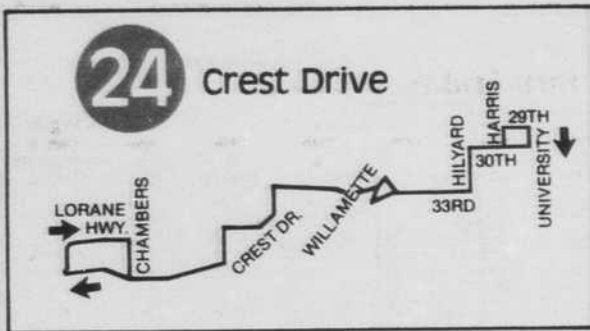

Lane Community College

24 Crest Drive 21 LCC/Harris

ATTENTION ALL LCC STUDENTS! You can now buy a three month pass for just \$32.00. This was recently made possible through partial funding provided by the LCC Student Gov't. The pass allows you to ride for three months at the price of two! The three month passes are available only at the beginning of the term

through the LCC Financial Services Office, and later through LTD's Customer Service Center. Don't forget the #20 30TH AVENUE SHUTTLE from the bottom of the hill to LCC! See page 9 for the Improved Springfield to LCC service.

There is no service on the #24 CREST DRIVE route during the weekday midday, Saturdays, Sundays or holidays.

#24 CREST DRIVE Monday thru Friday

LEAVE 30th & Harris	Crest Dr & Willamette	Crest Dr School	Lorane Hwy & Crest Dr	Crest Dr School	Willamette & Crest Dr	ARRIVE 30th & Harris
AM 6:49	6:54	6:58	7:02	7:05	7:09	7:15 AM
7:19	7:24	7:28	7:32	7:35	7:39	7:45
7:49	7:54	7:58	8:02	8:05	8:09	8:15
8:19	8:24	8:28	8:32	8:35	8:39	8:45
8:49	8:54	8:58	9:02	9:05	9:09	9:15
AM 9:19	9:24	9:28	9:32	9:35	9:39	9:45 AM G
PM 2:34	2:38	2:41	2:45	2:48	2:52	2:58 PM
3:04	3:08	3:11	3:15	3:18	3:22	3:28
3:34	3:38	3:41	3:45	3:48	3:52	3:58
4:04	4:08	4:11	4:15	4:18	4:22	4:28
4:34	4:38	4:41	4:45	4:48	4:52	4:58
5:04	5:08	5:11	5:15	5:18	5:22	5:28
PM 5:34	5:38	5:41	5:45	5:48	5:52	5:58 PM G

These trips continue on #21 LCC/HARRIS Route. On holidays, Saturdays and Sundays, #21 LCC/HARRIS does not provide service to LCC. It turns around at 30th and Harris.

#21A HARRIS Saturday

Sign changes to #21A EUGENE MALL