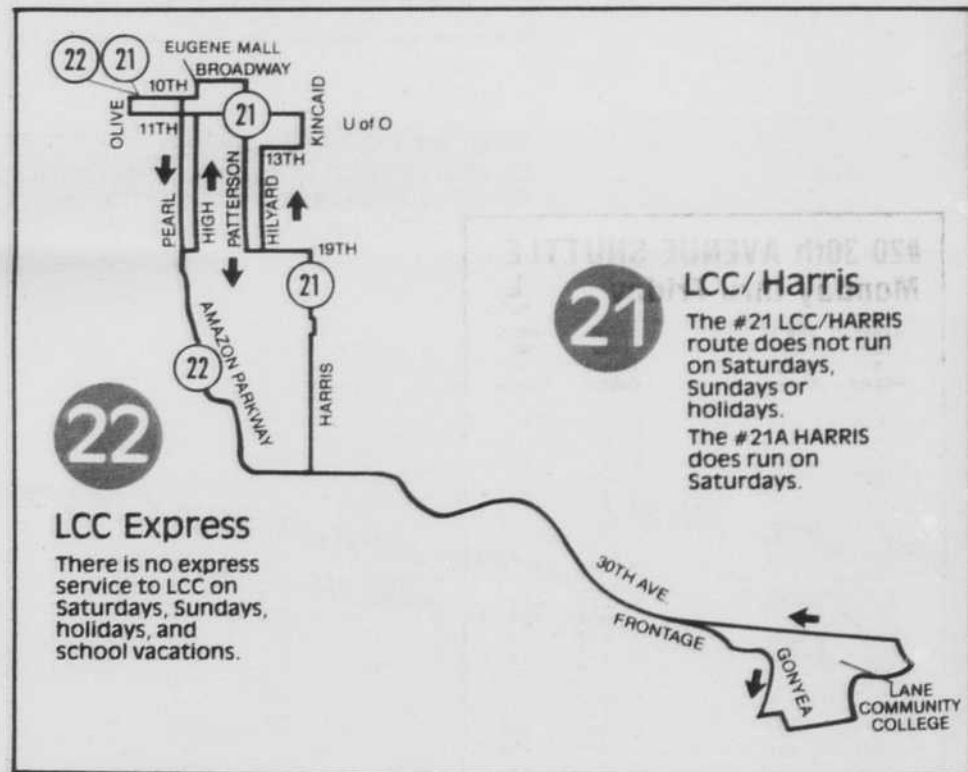

21 LCC/Harris
The #21 LCC/HARRIS route does not run on Saturdays, Sundays or holidays. The #21A HARRIS does run on Saturdays.

LCC Express

There is no express service to LCC on Saturdays, Sundays, holidays, and school vacations.

#21 LCC/HARRIS Monday thru Friday

Sign changes to #21 EUGENE MALL

LEAVE 10th & Willamette SEC. E	13th & Patterson	19th & Harris	30th & Harris	ARRIVE Lane Commy College	LEAVE Lane Commy College	30th & Harris	19th & Harris	13th & Kincaid	ARRIVE 10th & Willamette SEC. E
L 6:35	6:39	6:42	6:47	6:54	7:05	6:13	6:18	6:22	6:30
L 7:05	7:09	7:12	7:17	7:24	7:35	6:43	6:48	6:52	7:00
L 7:35	7:39	7:42	7:47	7:54	8:05	7:13	7:18	7:22	7:30
L 8:05	8:09	8:12	8:17	8:24	8:35	8:43	8:48	8:52	9:00
L 8:35	8:39	8:42	8:47	8:54	9:05	9:13	9:18	9:22	9:30
L 9:05	9:09	9:12	9:17	9:24	9:35	9:43	9:48	9:52	10:00
L 9:35	9:39	9:42	9:47	9:54	10:05	10:13	10:18	10:22	10:30
L 10:05	10:09	10:12	10:17	10:24	10:35	10:43	10:48	10:52	11:00
L 10:35	10:39	10:42	10:47	10:54	11:05	11:13	11:18	11:22	11:30
L 11:05	11:09	11:12	11:17	11:24	11:35	11:43	11:48	11:52	12:00
L 11:35	11:39	11:42	11:47	11:54	12:05	12:13	12:18	12:22	12:30
L 12:05	12:09	12:12	12:17	12:24	12:35	12:43	12:48	12:52	1:00
L 12:35	12:39	12:42	12:47	12:54	1:05	1:13	1:18	1:22	1:30
L 1:05	1:09	1:12	1:17	1:24	1:35	1:43	1:48	1:52	2:00
L 1:35	1:39	1:42	1:47	1:54	2:05	2:13	2:18	2:22	2:30
L 2:05	2:09	2:12	2:17	2:24	2:35	2:43	2:48	2:52	3:00
L 2:35	2:39	2:42	2:47	2:54	3:05	3:13	3:18	3:22	3:30
L 3:05	3:09	3:12	3:17	3:24	3:35	3:43	3:48	3:52	4:00
L 3:35	3:39	3:42	3:47	3:54	4:05	4:13	4:18	4:22	4:30
L 4:05	4:09	4:12	4:17	4:24	4:35	4:43	4:48	4:52	5:00
L 4:35	4:39	4:42	4:47	4:54	5:05	5:13	5:18	5:22	5:30 G
L 5:05	5:09	5:12	5:17	5:24	5:35	5:43	5:48	5:52	6:00 G
L 5:20	5:24	5:27	5:32	5:39	5:50	5:58	6:03	6:07	6:15
L 5:50	5:54	5:57	6:02	6:09	6:20	6:28	6:33	6:37	6:45 G
L 6:20	6:24	6:27	6:32	6:39	6:50	6:58	7:03	7:07	7:15
L 7:20	7:24	7:27	7:32	7:39	7:50	7:58	8:03	8:07	8:15
L 8:20	8:24	8:27	8:32	8:39	8:50	8:58	9:03	9:07	9:15
L 9:20	9:24	9:27	9:32	9:39	9:50	9:58	10:03	10:07	10:15
L 10:20	10:24	10:27	10:32 G	—	—	—	—	—	—

These trips continue on #21 LCC/HARRIS Route. On holidays, Saturdays and Sundays, #21 LCC/HARRIS does not provide service to LCC. It turns around at 30th and Harris.

#21A HARRIS Saturday

Sign changes to #21A EUGENE MALL

LEAVE 10th & Willamette SEC. E	13th & Patterson	19th & Harris	30th & Harris	19th & Harris	13th & Kincaid	ARRIVE 10th & Willamette SEC. A
L 7:20	7:23	7:26	7:32	7:37	7:40	7:45
L 8:20	8:23	8:26	8:32	8:37	8:40	8:45
L 9:20	9:23	9:26	9:32	9:37	9:40	9:45
L 10:20	10:23	10:26	10:32	10:37	10:40	10:45
L 11:20	11:23	11:26	11:32	11:37	11:40	11:45
L 12:20	12:23	12:26	12:32	12:37	12:40	12:45
L 1:20	1:23	1:26	1:32	1:37	1:40	1:45
L 2:20	2:23	2:26	2:32	2:37	2:40	2:45
L 3:20	3:23	3:26	3:32	3:37	3:40	3:45
L 4:20	4:23	4:26	4:32	4:37	4:40	4:45
L 5:20	5:23	5:26	5:32	5:37	5:40	5:45
L 6:20	6:23	6:26	6:32	6:37	6:40	6:45 G
L 6:50	6:53	6:56	7:02	7:07	7:10	7:15*
L 7:50	7:53	7:56	8:02	8:07	8:10	8:15*
L 8:50	8:53	8:56	9:02	9:07	9:10	9:15*
L 9:50	9:53	9:56	10:02	10:07	10:10	10:15*