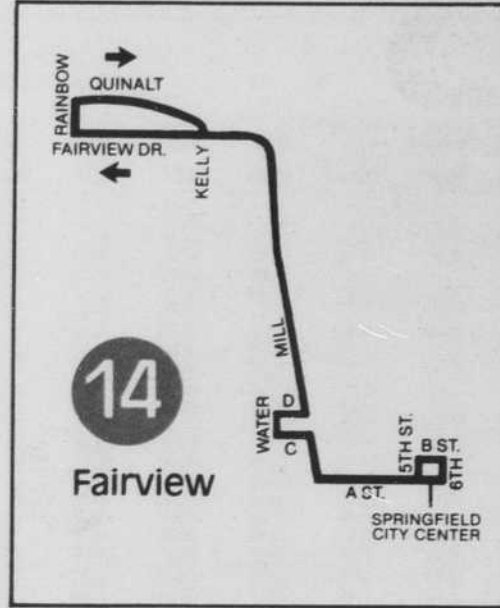

* = These buses continue on #10A MOHAWK/HAYDEN Route
 ** = These buses continue on #10B MOHAWK/YOLANDA Route.

#14 FAIRVIEW Saturday

LEAVE 5th & N 'B' Spfd.	'C' & Water	Mill & Centennial	Rainbow & Fairview	Mill & Centennial	'C' & Water	ARRIVE 5th & N 'B' Spfd.
L 7:13	—	7:19	7:25	7:27	—	7:34
L 8:13	8:15	8:19	8:25	8:27	8:32	8:34
L 9:13	9:15	9:19	9:25	9:27	9:32	9:34
L 10:13	10:15	10:19	10:25	10:27	10:32	10:34
L 11:13	11:15	11:19	11:25	11:27	11:32	11:34
L 12:13	12:15	12:19	12:25	12:27	12:32	12:34
L 1:13	1:15	1:19	1:25	1:27	1:32	1:34
L 2:13	2:15	2:19	2:25	2:27	2:32	2:34
L 3:13	3:15	3:19	3:25	3:27	3:32	3:34
L 4:13	4:15	4:19	4:25	4:27	4:32	4:34
L 5:13	5:15	5:19	5:25	5:27	5:32	5:34
L 6:13	6:15	6:19	6:25	6:27	6:32	6:34
L 7:13	7:15	7:19	7:25	7:27	7:32	7:34
L 8:13	8:15	8:19	8:25	8:27	8:32	8:34
L 9:13	—	9:19	9:25	9:27	—	9:34

These buses continue on #23 FOX HOLLOW Route.

#13 CENTENNIAL Sunday

LEAVE 10th & Willamette SEC. A	Centnl & Cent. Loop	Centnl & Prescott	20th & Olympic Spfd Mall	28th & Main	ARRIVE 20th & Olympic Spfd Mall	LEAVE 20th & Olympic Spfd Mall	Centnl & Prescott	Centnl & Cent. Loop	ARRIVE 10th & Willamette SEC. B
8:20	8:24	8:29	7:38	7:44	7:50	7:52	8:01	8:06	8:15
9:20	9:24	9:29	8:38	8:44	8:50	8:52	9:01	9:06	9:15
10:20	10:24	10:29	9:38	9:44	9:50	9:52	10:01	10:06	10:15
11:20	11:24	11:29	10:38	10:44	10:50	10:52	11:01	11:06	11:15
12:20	12:24	12:29	11:38	11:44	11:50	11:52	12:01	12:06	12:15
1:20	1:24	1:29	1:38	1:44	1:50	1:52	2:01	2:06	2:15
2:20	2:24	2:29	2:38	2:44	2:50	2:52	3:01	3:06	3:15
3:20	3:24	3:29	3:38	3:44	3:50	3:52	4:01	4:06	4:15
4:20	4:24	4:29	4:38	4:44	4:50	4:52	5:01	5:06	5:15
5:20	5:24	5:29	5:38	5:44	5:50	5:52	6:01	6:06	6:15
6:20	6:24	6:29	6:38	6:44	6:50 G	—	—	—	—

These buses continue on #23 FOX HOLLOW Route