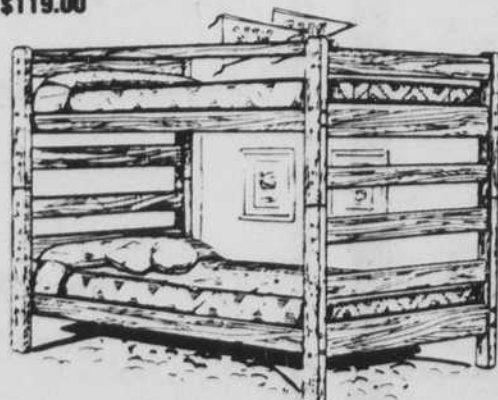

Round Table Solid Top

Douglas Fir 35" Round \$59.00
42" round \$79.00

Oak 24" round \$99.00
30" round \$119.00
36" round \$169.00
42" round \$195.00

Oak Leaf Table
(Expandable Table)

Plank Tables
drop-leaf tables starting at \$49
trestle tables and benches at \$89

(Twin Style)
Bunk Bed
frame only
\$119.00

Chair
Oak \$79.00
Fir \$49.00

Savings of up to 50% and more!

All Wood Entertainment Center
\$299.00

Coffee Table \$59.00
20" W. x 40" H. x 20" L.

Stereo Center \$79.00

Light Frame Shelving Unit
available in 30", 53", or 71" high
x 15" x 18" wide
\$29.00 and up

Adjustable Shelving Units
available in pine, butcherblock, and particle board shelf units

Heavy Square Frame Shelving Unit
available in 35", 47", or 57" high x 22" wide
\$39.00 and up