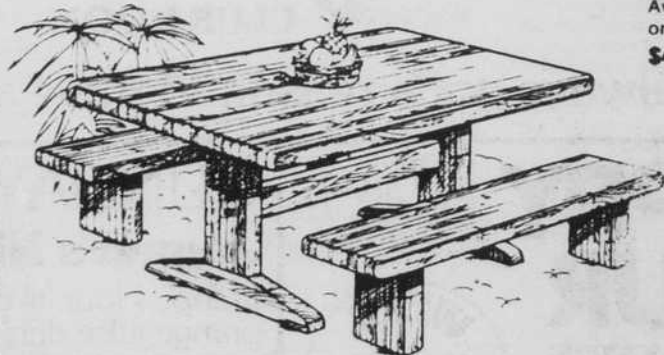

Round Table Solid Top

Douglas Fir 35" Round \$59.00
42" round \$79.00

Oak 24" round \$99.00
30" round \$119.00
36" round \$169.00
42" round \$195.00

Oak Leaf Table
(Expandable Table)

Plank Tables
drop-leaf tables starting at \$49
trestle tables and benches at \$89

(Twin Style)
Bunk Bed
frame only
\$119.00

Chair
Oak \$79.00
Fir \$49.00

Savings of up to 50% and more!

All Wood Entertainment Center
\$299.00

Coffee Table \$59.00
20" W. x 40" H. x 20" L.

Stereo Center \$79.00

Light Frame Shelving Unit
available in 30", 53", or 71" high
x 15" x 18" wide
\$29.00 and up

Adjustable Shelving Units
available in pine, butcherblock, and particle board shelf units

Heavy Square Frame Shelving Unit
available in 35", 47", or 57" high x 22" wide
\$39.00 and up

Heavy Shaped Frame Shelving Unit
Available in 35", 47", or 57" high x 22" wide
\$42.00 and up.

T.V. Stand \$39.00
20" W. x 30" H. x 23" L.

Butcherblock Serving Cart
slat shelves (Oak and Fir)
\$39.00 and up