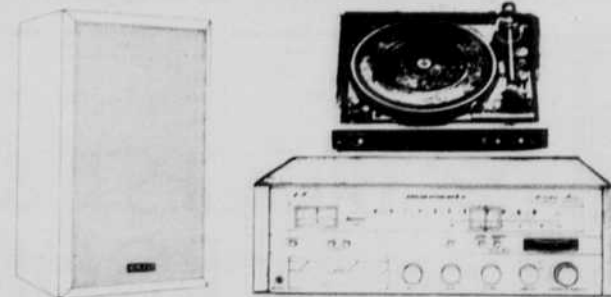

THE "CLASSIC" HIGH FIDELITY SYSTEM

For years various stereo manufacturers have excelled in different categories. Never has any maker of stereo equipment exceeded MARANTZ (in receivers), DUAL (in turntables), and ADVENT (in speakers) for quality and excellence of sound.

The GOOD GUYS have assembled these classic products to out-perform and out-sound any other stereo system anywhere near our sale price.

Retail $939.85

COMPLETE SYSTEM ONLY **$599!**

CAR CENTER

7th & Washington
345-6134

the Good Guys Stereo Discounters

OPEN SUNDAY

HOME AND CAR CENTER

755 Charnelton
342-2329