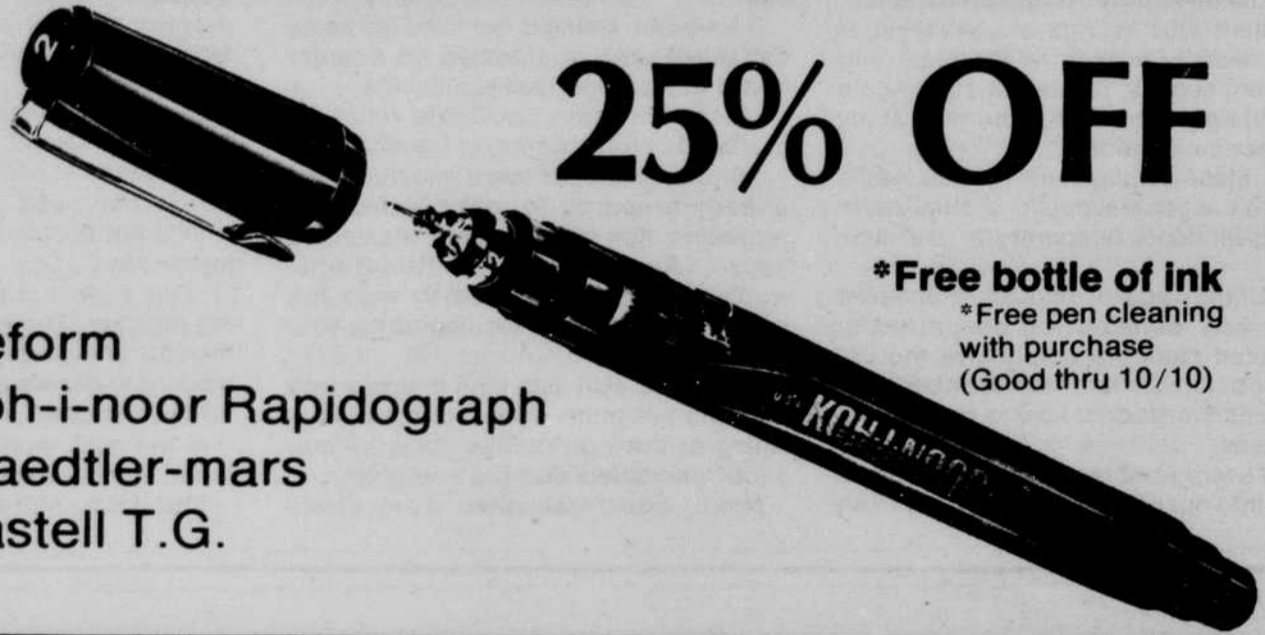

TECHNICAL PENS

25% OFF

- Reform
- Koh-i-noor Rapidograph
- Staedtler-mars
- Castell T.G.

*Free bottle of ink
*Free pen cleaning
with purchase
(Good thru 10/10)