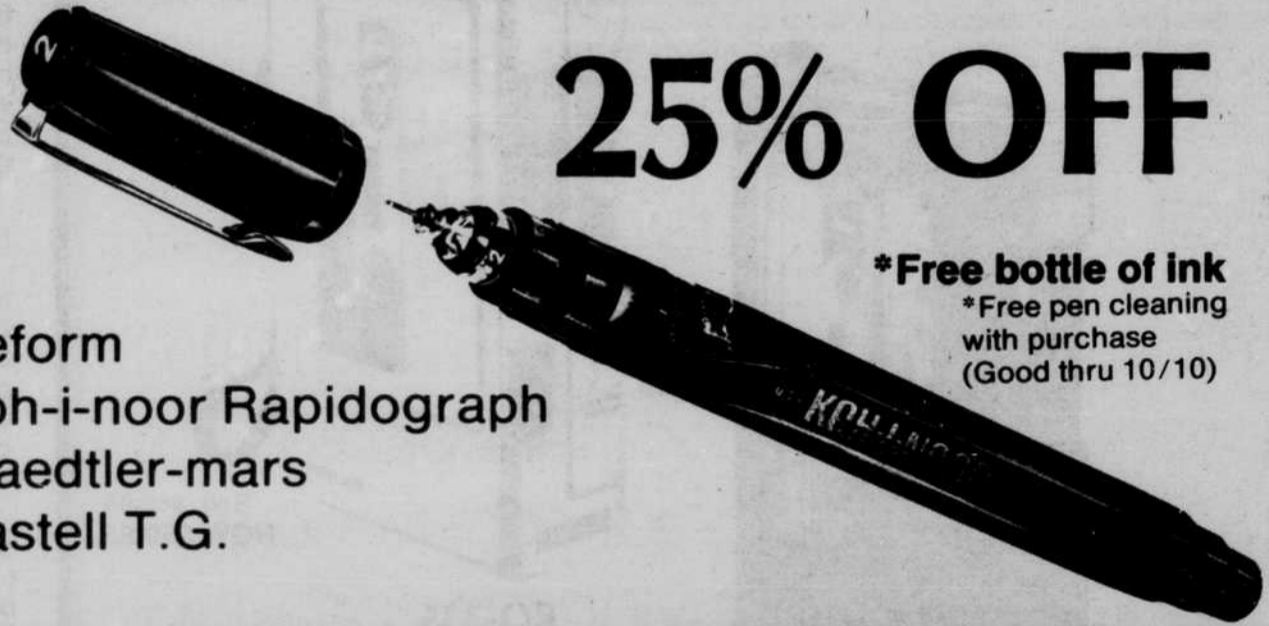

Pentel
Mechanical
Pens
25% Off
(Reg. $1.98
$2.98 - $3.98)

Sheaffer
Calligraphy
Set
25% Off

TECHNICAL PENS

25% OFF

- Reform
- Koh-i-noor Rapidograph
- Staedtler-mars
- Castell T.G.

*Free bottle of ink
*Free pen cleaning
with purchase
(Good thru 10/10)