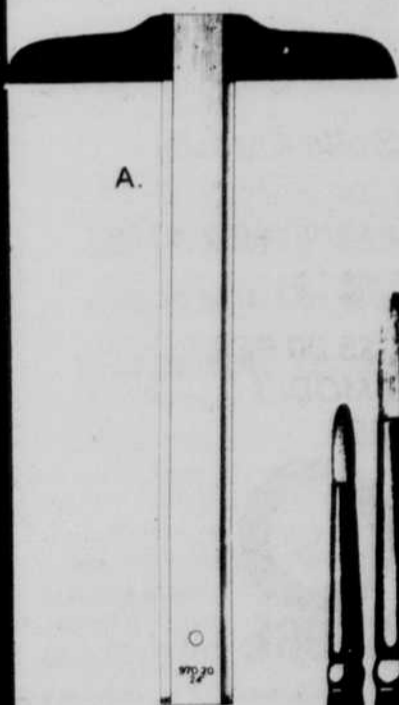

Portfolios 30% Off

- # 219 17x22 Reg. \$2.19 NOW \$1.55
- # 220 20x26 Reg. \$2.90 NOW \$1.99
- # 223 23x31 Reg. \$4.25 NOW \$2.99

PO Precision
Knives

Pentel
Mechanical
Pens
25% Off
(Reg. \$1.98
\$2.98 - \$3.98)

Pencil
Leads
5mm Reg. 80c
NOW 58c

Sheaffer
Calligraphy
Set
25% Off

Regularly Discounted Items

A.

- A. Staedtler T-Squares & Triangles 15% Off
- B. Grumbacher Oil & Acrylic Paint Brushes 15% Off

B.

- C. Strathmore Drawing Pads 25% Off
- D. Design Markette Markers Reg. \$1.50 Our Price \$1.19
- E. Clearprint Vellum 11% Off