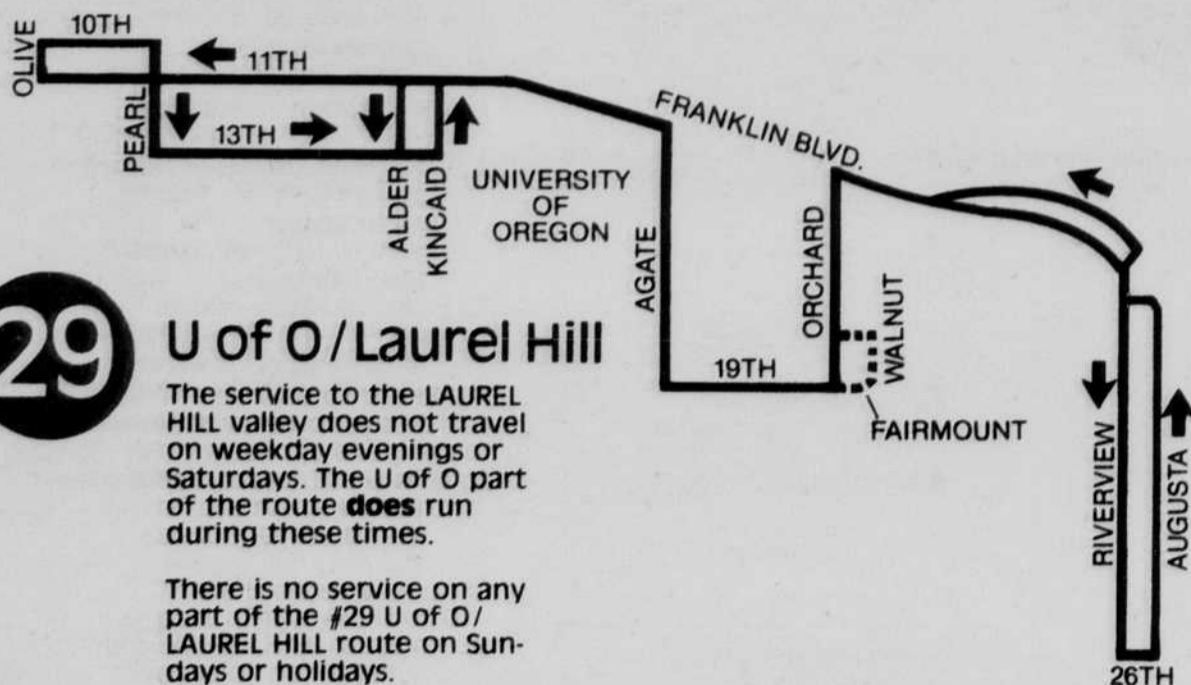

## 29 U of O/LAUREL HILL Monday thru Friday

LEAVE 10th & Willamette SEC. A	13th & Kincaid	19th & Orchard	24th & Augusta	19th & Orchard	13th & Kincaid	ARRIVE 10th & Willamette SEC. E
L 6:20	6:25	6:30	6:38	6:44	6:53	7:00
L 6:50	6:55	7:00	7:08	7:14	7:23	7:30
L 7:20	7:25	7:30	7:38	7:44	7:53	8:00
L 7:50	7:55	8:00	8:08	8:14	8:23	8:30
L 8:20	8:25	8:30	8:38	8:44	8:53	9:00
8:50	8:55	9:00	9:08	9:14	9:23	9:30
L 9:20	9:25	9:30	9:38	9:44	9:53	10:00
L 9:50	9:55	10:00	10:08	10:14	10:23	10:30
L 10:20	10:25	10:30	10:38	10:44	10:53	11:00
L 10:50	10:55	11:00	11:08	11:14	11:23	11:30
L 11:20	11:25	11:30	11:38	11:44	11:53	12:00
L 11:50	11:55	12:00	12:08	12:14	12:23	12:30
L 12:20	12:25	12:30	12:38	12:44	12:53	1:00
L 12:50	12:55	1:00	1:08	1:14	1:23	1:30
L 1:20	1:25	1:30	1:38	1:44	1:53	2:00
L 1:50	1:55	2:00	2:08	2:14	2:23	2:30
L 2:20	2:25	2:30	2:38	2:44	2:53	3:00
L 2:50	2:55	3:00	3:08	3:14	3:23	3:30
L 3:20	3:25	3:30	3:38	3:44	3:53	4:00
L 3:50	3:55	4:00	4:08	4:14	4:23	4:30
4:20	4:25	4:30	4:38	4:44	4:53	5:00 G
L 4:50	4:55	5:00	5:08	5:14	5:23	5:30 G
L 5:20	5:25	5:30	5:38	5:44	5:53	6:00

## 29A U of O Monday thru Friday Evening

LEAVE 10th & Willamette SEC. A	13th & Kincaid	19th & Orchard	13th & Kincaid	ARRIVE 10th & Willamette SEC. A
PM 6:50	6:55	7:00	7:08	7:15 PM G
L 7:50	7:55	8:00	8:08	8:15*
L 8:50	8:55	9:00	9:08	9:15*
PM L 9:50	9:55	10:00	10:08	10:15* PM